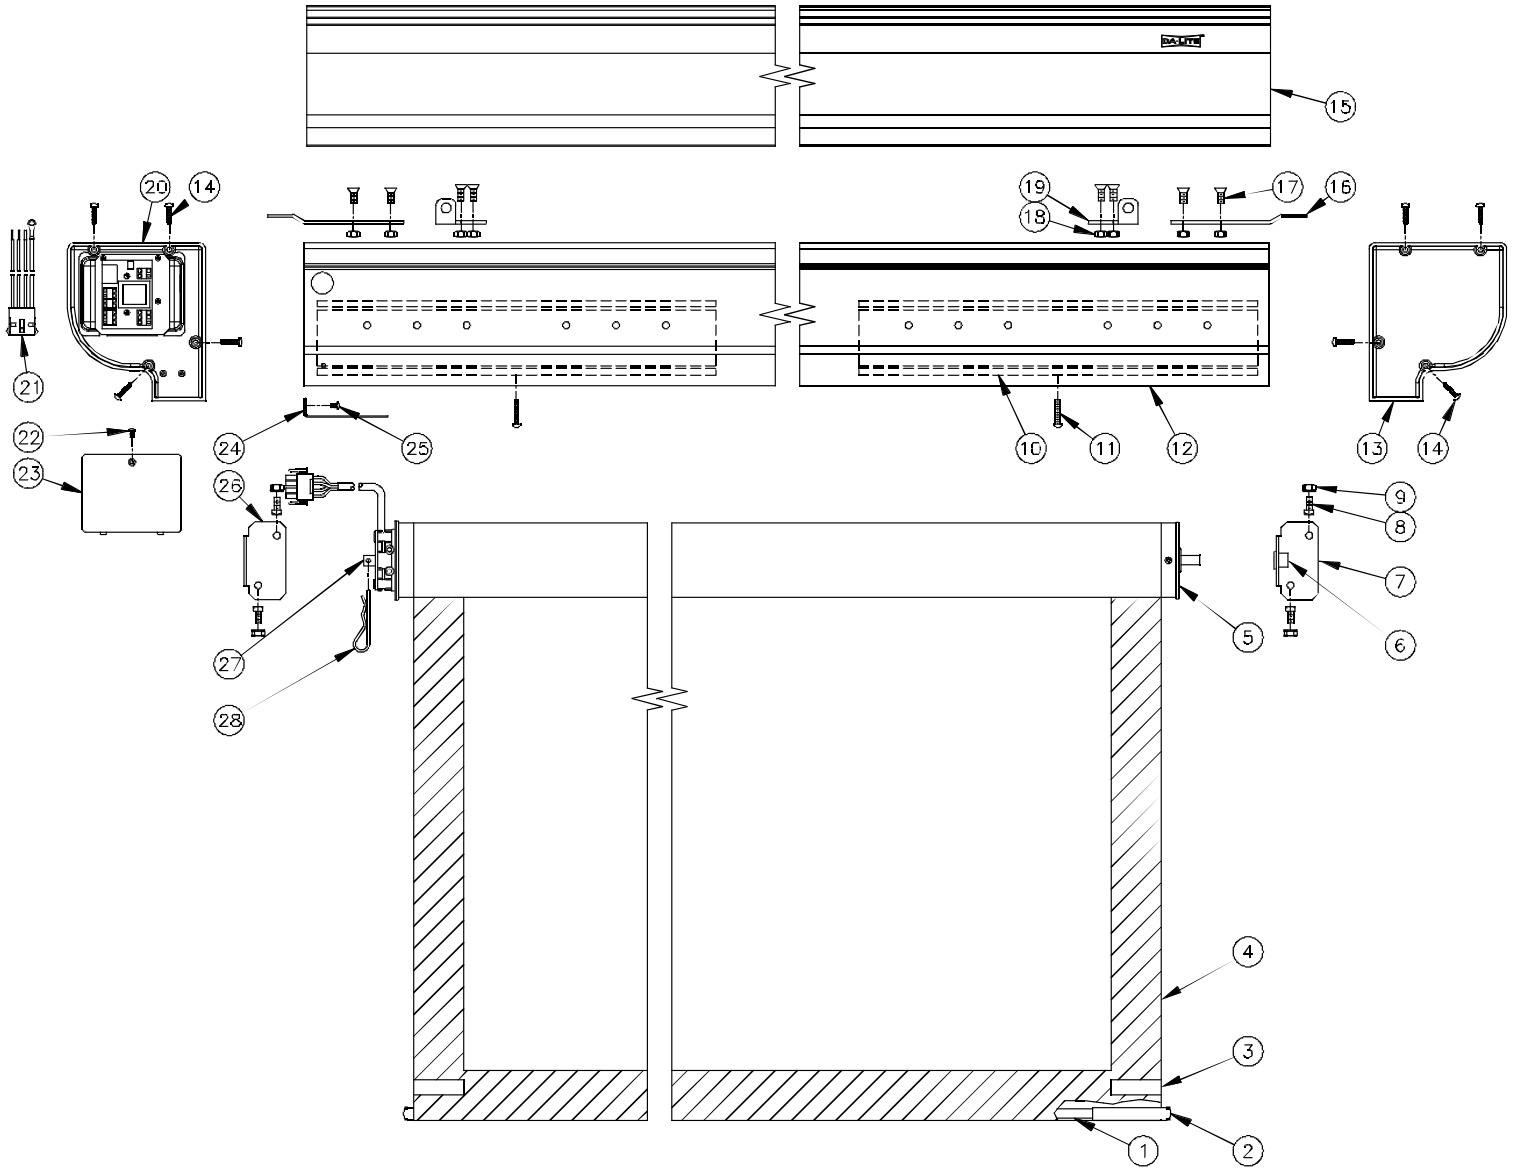

# Contour Electrol

Parts List

Diagram Number	Da-Lite Number	Description	Quantity Required	List Price Each	
<b>1</b>	46339	Slat, 3/8" diam. for 60" and 72" diag. screens	1	\$9.75	
	46340	Slat, 3/8" diam. for 70" and 84" diag. screens	1	\$10.30	
	46341	Slat, 3/8" diam. for 84", 96" diag., 100" diag., 92" diag. and 94" diag. screens	1	\$10.85	
	46342	Slat, 3/8" diam. for 8', 120" diag., 106" diag. and 109" diag. screens	1	\$12.15	
	74936	Slat, 3/8" diam. for 110" diag. and 113" diag. screens	1	\$12.50	
	46343	Slat, 3/8" diam. for 9', 119" diag. and 123" diag. screens	1	\$13.20	
	34916	Slat, 3/8" diam. for 130" diag. screens	1	\$13.90	
	46344	Slat, 3/8" diam. for 10', 150" diag., 133" diag. and 137" diag. screens	1	\$14.65	
	46345	Slat, 3/8" diam. for 9' x 12', 180" diag., 159" diag. and 164" diag. screens	1	\$17.55	
	82441	Slat, 3/8" diam. for 200" diag., 184" diag. and 189" diag. screens	1	\$27.80	
	<b>2</b>	46763	Slat cap, black	2	\$0.32
		<b>3</b>	83383	Tape for pocket, black	2
	<b>3</b>	91876	Tape for pocket, black (not shown)	2	\$0.64
		<b>4a</b>	Fabric only. See 4b for fabric and roller assembly.		
	HDTV (16:9) Format				
	83796	Fabric, Matte White 45" x 80" - 92" diag.	1	\$213.00	
	92762	Fabric, High Contrast Matte White 45" x 80" - 92" diag.	1	\$230.00	
	79612	Fabric, Matte White 52" x 92" - 106" diag.	1	\$294.00	
	92763	Fabric, High Contrast Matte White 52" x 92" - 106" diag.	1	\$322.00	
	94411	Fabric, Matte White 54" x 96" - 110" diag.	1	\$322.00	
	94412	Fabric, High Contrast Matte White 54" x 96" - 110" diag.	1	\$353.00	
	79615	Fabric, Matte White 58" x 104" - 119" diag.	1	\$343.00	
	92764	Fabric, High Contrast Matte White 58" x 104" - 119" diag.	1	\$377.00	
	79618	Fabric, Matte White 65" x 116" - 133" diag.	1	\$395.00	
	92765	Fabric, High Contrast Matte White 65" x 116" - 133" diag.	1	\$435.00	
	79621	Fabric, Matte White 78" x 139" - 159" diag.	1	\$641.00	
	92766	Fabric, High Contrast Matte White 78" x 139" - 159" diag.	1	\$663.00	
	83956	Fabric, Matte White 90" x 160" - 184" diag.	1	\$952.00	
	38732	Fabric, High Contrast Matte White 90" x 160" - 184" diag.	1	\$982.00	
Wide (16:10) Format					
	34742	Fabric, Matte White 50" x 80" - 94" diag.	1	\$213.00	
	34743	Fabric, High Contrast Matte White 50" x 80" - 94" diag.	1	\$230.00	
	70421	Fabric, Matte White 57.5" x 92" - 109" diag.	1	\$294.00	
	70422	Fabric, High Contrast Matte White 57.5" x 92" - 109" diag.	1	\$322.00	
	34746	Fabric, Matte White 60" x 96" - 113" diag.	1	\$322.00	
	34747	Fabric, High Contrast Matte White 60" x 96" - 113" diag.	1	\$353.00	
	21727	Fabric, Matte White 65" x 104" - 123" diag.	1	\$343.00	
	21728	Fabric, High Contrast Matte White 65" x 104" - 123" diag.	1	\$377.00	
	34750	Fabric, Matte White 69" x 110" - 130" diag.	1	\$395.00	
	34751	Fabric, High Contrast Matte White 69" x 110" - 130" diag.	1	\$435.00	
	70425	Fabric, Matte White 72.5" x 116" - 137" diag.	1	\$395.00	
	70426	Fabric, High Contrast Matte White 72.5" x 116" - 137" diag.	1	\$435.00	
	34754	Fabric, Matte White 87" x 139" - 164" diag.	1	\$641.00	
	34755	Fabric, High Contrast Matte White 87" x 139" - 164" diag.	1	\$663.00	
	70429	Fabric, Matte White 100" x 160" - 189" diag.	1	\$952.00	
Video (4:3) Format					
	74913	Fabric, Matte White 43" x 57" - 72" diag.	1	\$116.00	
	92756	Fabric, High Contrast Matte White 43" x 57" - 72" diag.	1	\$127.00	