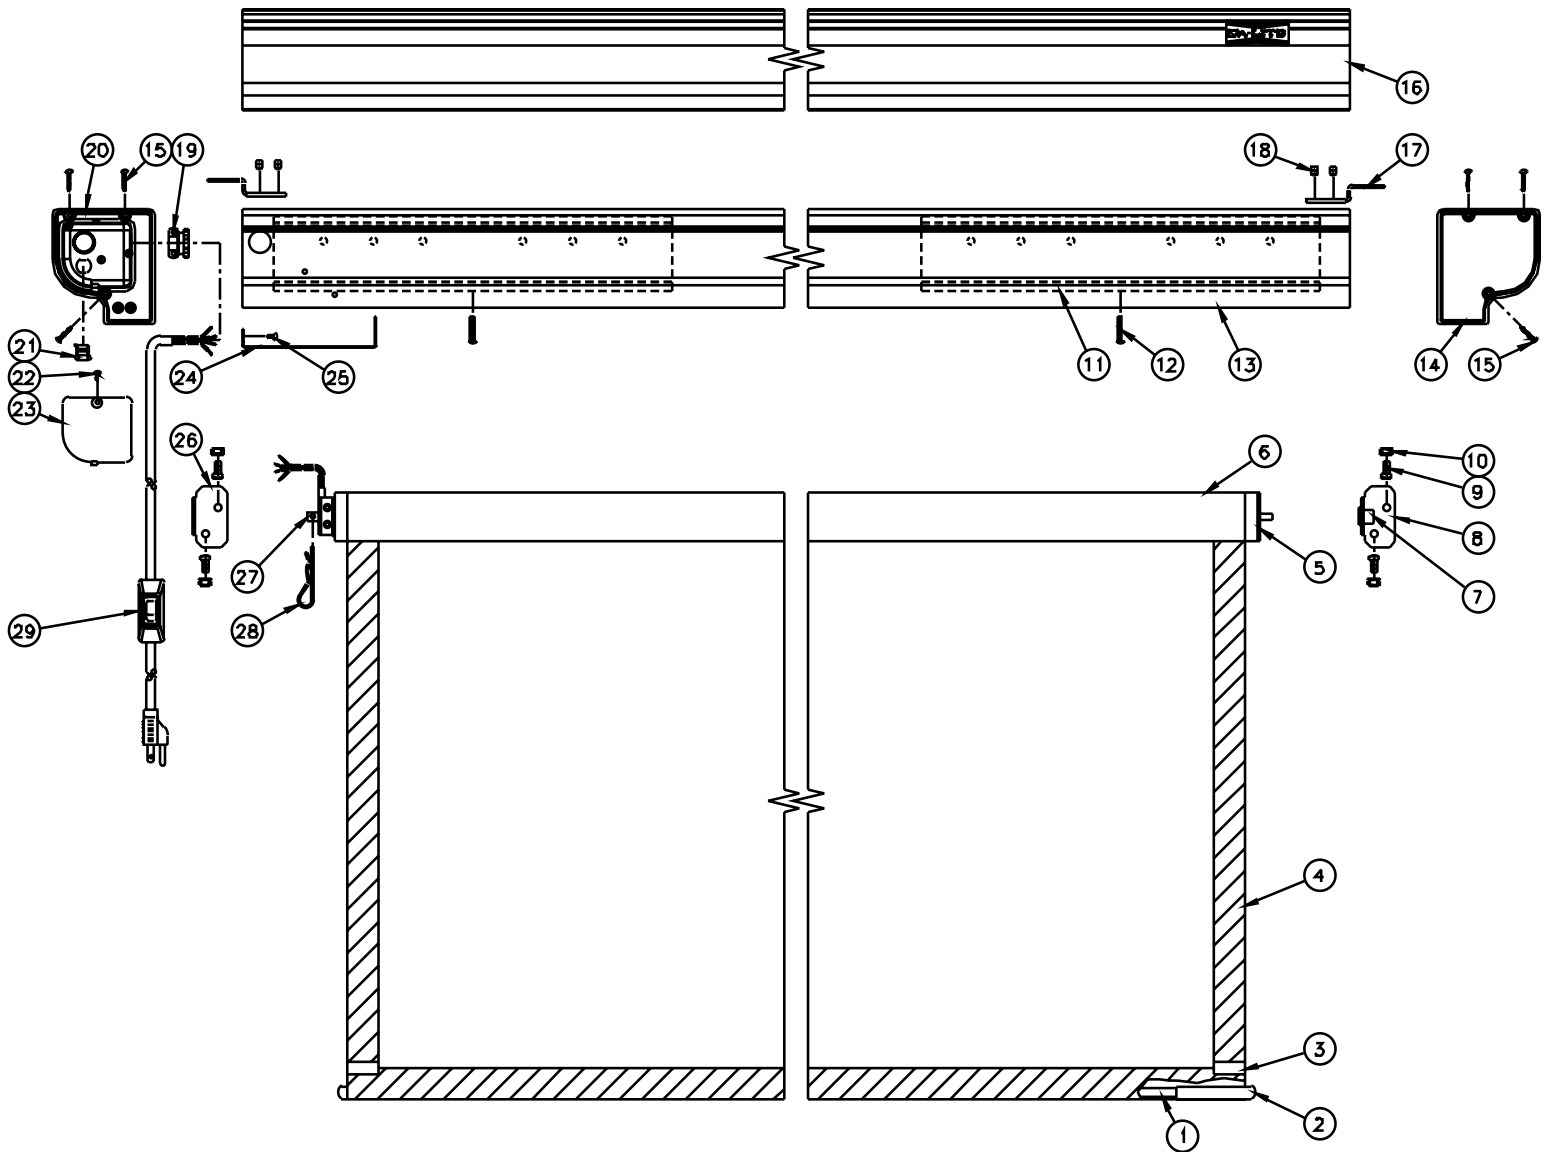

Designer Contour/Cinema Electrol

Parts List

Diagram Number	Da-Lite Number	Description	Quantity Required	List Price Each
1	46339	Slat, 3/8" diam. for 60" and 72" diag. screens	1	\$9.75
	46340	Slat, 3/8" diam. for 70", 84" diag. and 77" diag. screens	1	\$10.30
	46341	Slat, 3/8" diam. for 84", 96" diag., 100" diag. and 92" diag. screens	1	\$10.85
	46342	Slat, 3/8" diam. for 8", 120" diag. and 106" diag. screens	1	\$12.15
2	46763	Slat cap, black	2	\$0.32
3	83383	Tape for pocket, black	2	\$0.64
4		Replacment Fabric		
		HDTV (16:9) Format		
	97967	Fabric, Matte White 37 1/2" x 67" - 77" diag.	1	\$142.00
	97968	Fabric, High Contrast Matte White 37 1/2" x 67" - 77" diag.	1	\$155.00
	70054	Fabric, Matte White 45" x 80" - 92" diag.	1	\$213.00
	92778	Fabric, High Contrast Matte White 45" x 80" - 92" diag.	1	\$230.00
	70055	Fabric, Matte White 52" x 92" - 106" diag.	1	\$294.00
	92779	Fabric, High Contrast Matte White 52" x 92" - 106" diag.	1	\$322.00
		Video (4:3) Format		
	70051	Fabric, Matte White 43" x 57" - 72" diag.	1	\$116.00
	92773	Fabric, High Contrast Matte White 43" x 57" - 72" diag.	1	\$127.00
	70052	Fabric, Matte White 50" x 67" - 84" diag.	1	\$142.00
	92774	Fabric, High Contrast Matte White 50" x 67" - 84" diag.	1	\$155.00
	70053	Fabric, Matte White 60" x 80" - 100" diag.	1	\$213.00
	92776	Fabric, High Contrast Matte White 60" x 80" - 100" diag.	1	\$230.00
	70050	Fabric, Matte White 69" x 92" - 120" diag.	1	\$294.00
	92777	Fabric, High Contrast Matte White 69" x 92" - 120" diag.	1	\$322.00
		Square Format		
	70047	Fabric, Matte White 60" x 60"	1	\$116.00
	92768	Fabric, High Contrast Matte White 60" x 60"	1	\$127.00
	70048	Fabric, Matte White 70" x 70"	1	\$142.00
	92769	Fabric, High Contrast Matte White 70" x 70"	1	\$155.00
	70049	Fabric, Matte White 84" x 84"	1	\$230.00
	92770	Fabric, High Contrast Matte White 84" x 84"	1	\$255.00
	70050	Fabric, Matte White 6' x 8'	1	\$294.00
	92777	Fabric, High Contrast Matte White 6' x 8'	1	\$322.00
	90947	Fabric, Matte White 8' x 8'	1	\$331.00
	92772	Fabric, High Contrast Matte White 8' x 8'	1	\$366.00
5	36507	Pin end plug, 2.25"	1	\$2.30
6	90956	Roller assy., 2.25" diam. for 50" screens (includes #5)	1	\$72.50
	90957	Roller assy., 2.25" diam. for 60" and 72" diag. screens (includes #5)	1	\$76.90
	90958	Roller assy., 2.25" diam. for 70", 84" diag. and 77" diag. screens (includes #5)	1	\$85.70
	90959	Roller assy., 2.25" diam. for 84", 96" diag., 100" diag. and 92" diag. screens (includes #5)	1	\$94.40
	90960	Roller assy., 2.25" diam. for 8", 120" diag. and 106" diag. screens (includes #5)	1	\$105.00
	7	46083	Flange bearing	1
8	89590	Roller bracket assy., pin end (prior to 9/04/07) (not shown)	1	\$12.70
	93518	Roller bracket assy., pin end (includes #7)	1	\$12.70
9	34137	Bolt for roller brackets	4	\$0.72
10	23104	Hex nut for roller brackets	4	\$0.32
11	88770	Hanger bracket	1	\$25.00
12	12388	Screw for hanger bracket, White (for screens with standard white case)	2	\$0.20
	12389	Screw for hanger bracket, Black (for screens with black case)	2	\$0.75