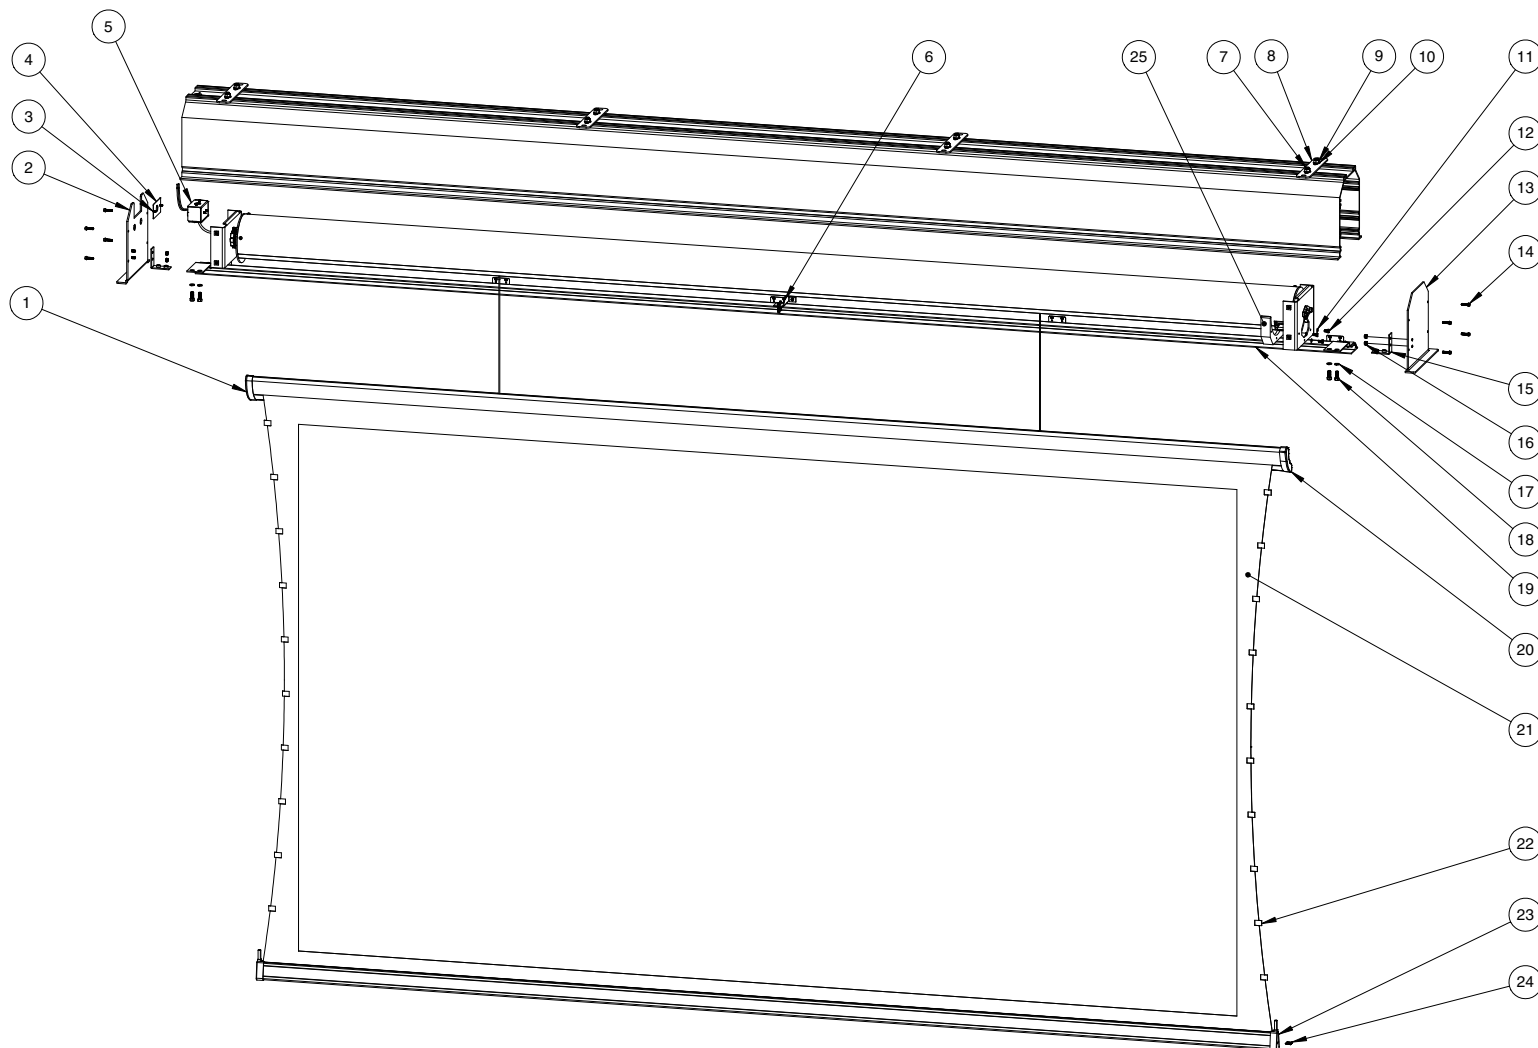

Wireline Advantage Electrol

Parts List

Diagram Number	Da-Lite Number	Description	Quantity Required	List Price Each
1	29383	End cap for left side of batten	1	\$13.65
2	29354	End cap for motor side of case	1	\$53.60
3	94082	Screw to attach motor side end cap	4	\$0.16
4	35915	Junction box cover	1	\$2.30
5	35914	Junction box base	1	\$13.25
6	29241	Bracket for door support	1	\$27.30
7	38040	Bolt to attach hanger bracket	Varies	\$1.70
8	35882	Hanger bracket	Varies	\$10.25
9	38041	Nut to attach hanger bracket	Varies	\$0.49
10	44842	Washer for hanger bracket	Varies	\$0.35
11	46307	Washer for pin end bracket	3	\$0.13