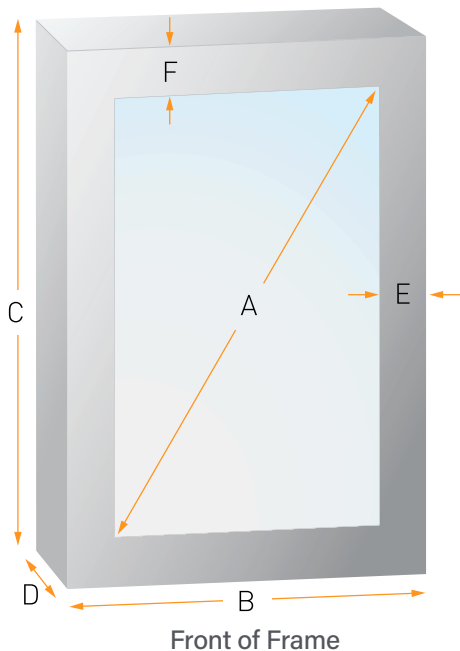

SPECIFICATIONS

Orientation: Portrait and Landscape

Exterior Frame Depth Range: 3 - 5" (76 - 127mm)

On-Wall Storage Depth (J): Dependent on depth of display and desired frame depth; see Side of Frame view and below equations for details.

- **Overall Kiosk Depth:** $D = 1.25" + K$
- **On-Wall Storage Depth:** $J = D - K - 3/4"$