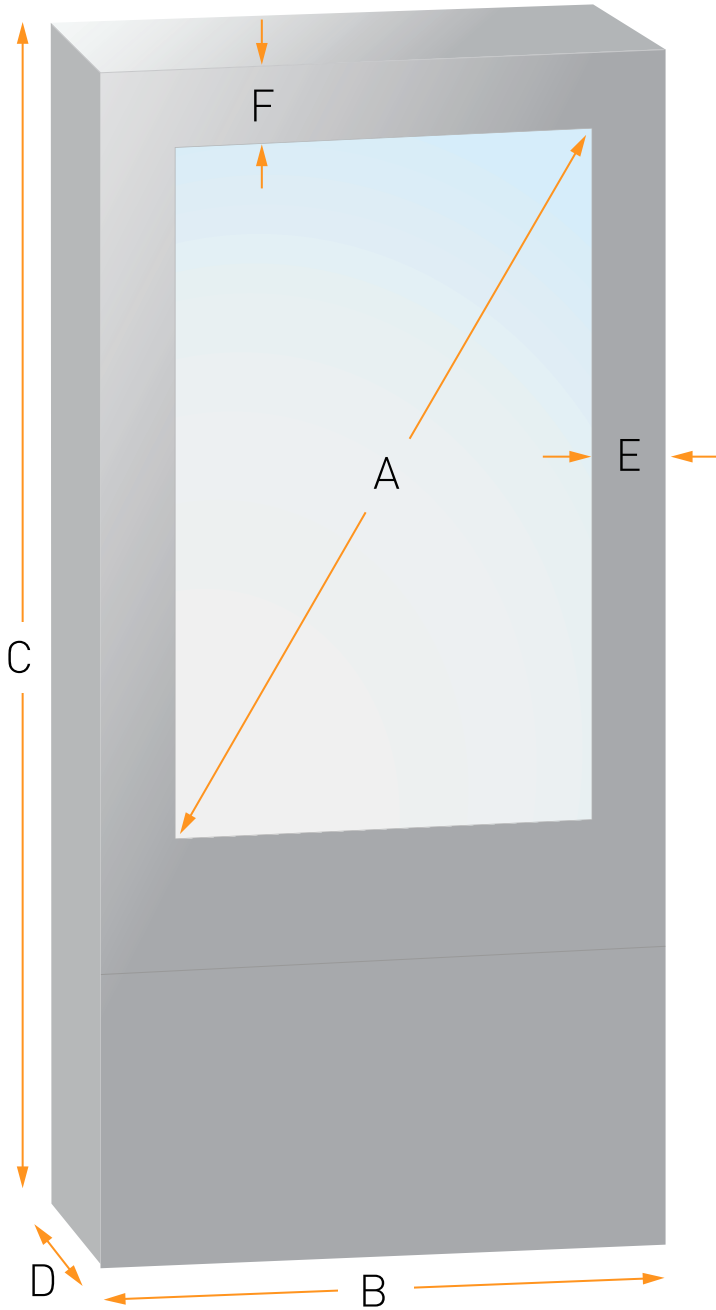

AV STORAGE CAPACITIES

Image diagonals 40" - 48"

(H x W x D) 20" x 28.1" x 5.84"
(508 mm x 715 mm x 148 mm)

Image diagonals 49" - 55"

(H x W x D) 16.7" x 32.1" x 5.84"
(423 mm x 814 mm x 148 mm)