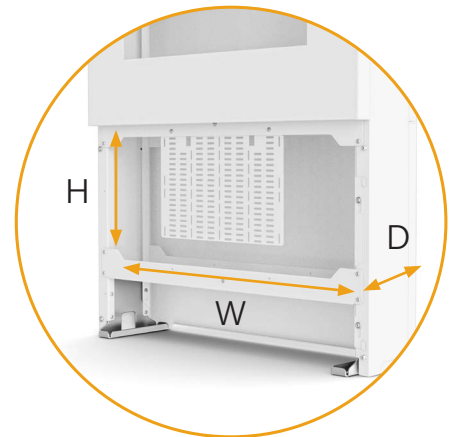

AV STORAGE CAPACITIES

Image diagonals 40" - 48"

(H x W x D) 20" x 28.1" x 5.84"
(508 mm x 715 mm x 148 mm)

Image diagonals 49" - 55"

(H x W x D) 16.7" x 32.1" x 5.84"
(423 mm x 814 mm x 148 mm)