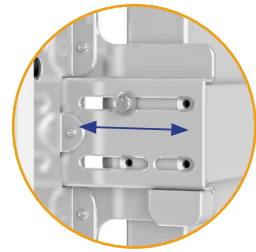

UNIVERSAL DESIGN

- Unparalleled front service and maintenance access
- Aesthetically pleasing with no exposed fasteners
- Keyed locking security
- Tool free removable storage panels
- Universal AV storage space
- Internal knockouts for electrical junction boxes and 2RU rack spaces
- External cable pathway knockouts
- Integrated passive cooling
- Available in black and white
- UL Listed
- Custom colors, logos and protective glass can be special ordered