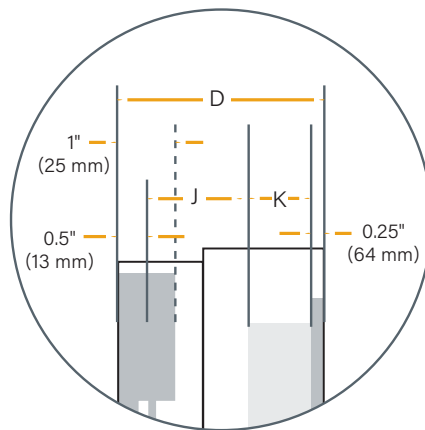

SPECIFICATIONS

Orientation: Portrait and Landscape

Exterior Frame Depth Range: 3 - 5" (76 - 127mm)

On-Wall Storage Depth (J): Dependent on depth of display and desired frame depth; see Side of Frame view and below equations for details.

- **Overall Kiosk Depth:** $D = 1.25" + K$
- **On-Wall Storage Depth:** $J = D - K - 3/4"$