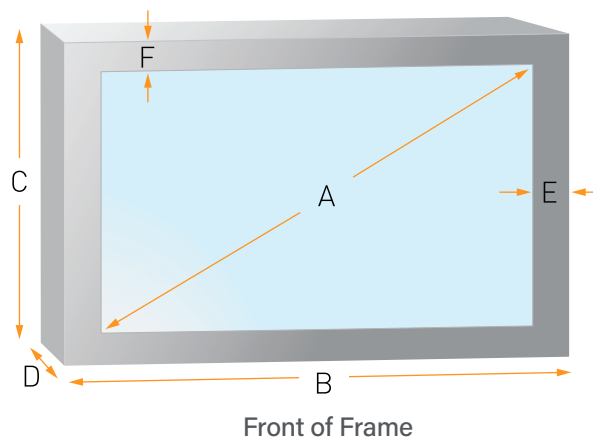

SPECIFICATIONS

Orientation: Portrait and Landscape

Exterior Frame Depth Range: 3 - 5" (76 - 127mm)

On-Wall Storage Depth (J): Dependent on depth of display and desired frame depth; see Side of Frame view and below equations for details.

- **Overall Kiosk Depth:** $D = 1.25" + K$
- **On-Wall Storage Depth:** $J = D - K - 3/4"$