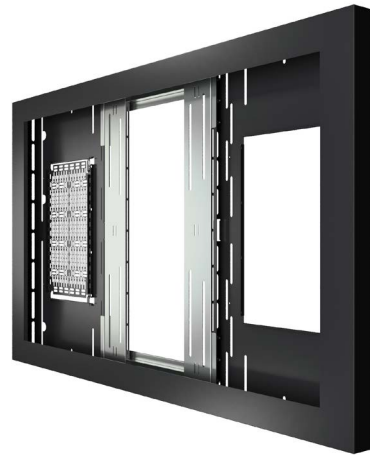

FLOOR MOUNTED KIOSKS

The Chief Impact™ Floor Mounted Portrait Kiosks provide an aesthetic solution for enclosing displays in open areas. Designed with no exposed fasteners while maintaining full access and serviceability. Our exclusive design keeps the display mounted to the frame when opened. Keyed locking security keeps displays safe, and a universal AV Storage plate holds supporting equipment.

Image diagonals 49" - 55"

(H x W x D) 16.7" x 32.1" x 5.84"
(423 mm x 814 mm x 148 mm)

IMPACT SERIES™

ON-WALL KIOSKS

The Impact™ On-Wall Kiosk brings new flexibility to the digital signage enclosure market while maintaining a sleek aesthetic to complement a variety of environments. A depth-adjustable exterior frame allows for a variety of displays to be used. Reversible hinges help avoid installation and service obstructions, and the exclusive design keeps the display mounted to the frame when opened, providing unparalleled service and maintenance access.

Chief's newest Landscape On-Wall Kiosk includes a scissor-arm extension providing unparalleled service and maintenance access by extending the display up to 8" (203 mm) from the wall. A large interior area accommodates Chief PAC in-wall boxes and other storage components for clean, aesthetic cable management and organization.

**DEPTH
ADJUSTMENT**

KIOSK LATCH

LEVER LOCK™

**VENTILATION
LOUVERS**

FEATURES

- Depth-adjustable exterior frame
- Unparalleled service and maintenance access
- Integrated passive cooling vents with active thermal management options
- Designed to compensate for uneven walls, keeping front of frame flat
- Tamperproof security hardware protects technology investments
- Tool-free on-wall storage with Middle Atlantic's Lever Lock™ technology
- Optimize storage using Chief's PAC Series In-Wall Storage Boxes
- Available in black and white
- Custom colors, logos and protective glass can be special ordered
- UL Listed