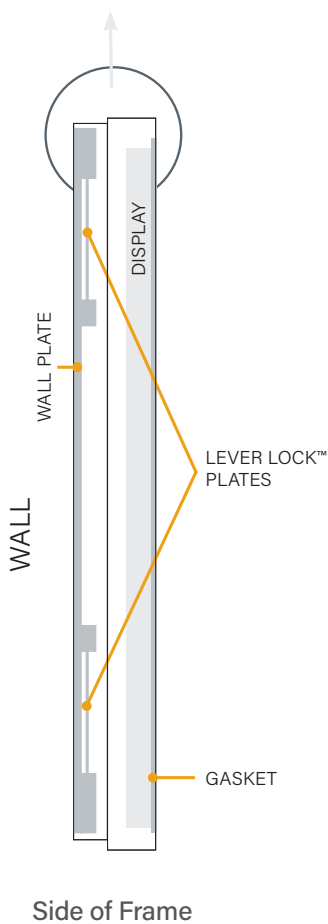

SPECIFICATIONS

Orientation: Portrait and Landscape

Exterior Frame Depth Range: 3 - 5" (76 - 127mm)

On-Wall Storage Depth (J): Dependent on depth of display and desired frame depth; see Side of Frame view and below equations for details.

- **Overall Kiosk Depth:** $D = 1.25" + K$
- **On-Wall Storage Depth:** $J = D - K - 3/4"$