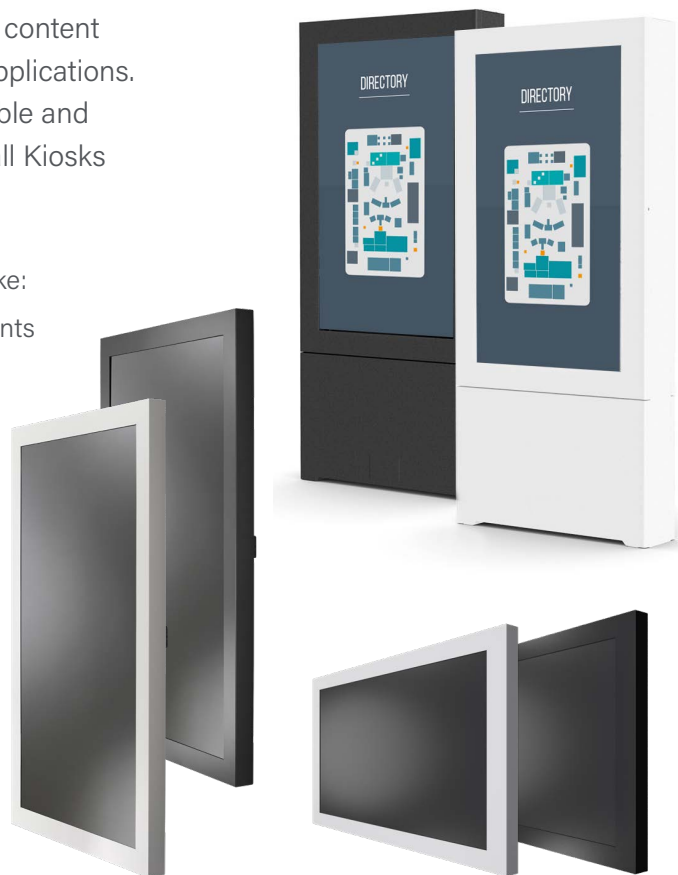

TUESDAY NOVEMBER 17, 2009 1:53P

FLOOR & ON-WALL MOUNTED KIOSK SOLUTIONS

IMPACT™ SERIES

IMPACT SERIES™

Chief is answering your need to house digital content for wayfinding, advertising and self-service applications. Our kiosk designs are easily serviceable, flexible and attractive. Impact™ Floor Mounted and On-Wall Kiosks are available now.

FLOOR MOUNTED KIOSKS

The Chief Impact™ Floor Mounted Portrait Kiosks provide an aesthetic solution for enclosing displays in open areas. Designed with no exposed fasteners while maintaining full access and serviceability. Our exclusive design keeps the display mounted to the frame when opened. Keyed locking security keeps displays safe, and a universal AV Storage plate holds supporting equipment.

Image diagonals 49" - 55"

(H x W x D) 16.7" x 32.1" x 5.84"
(423 mm x 814 mm x 148 mm)

IMPACT SERIES™

ON-WALL KIOSKS

The Impact™ On-Wall Kiosk brings new flexibility to the digital signage enclosure market while maintaining a sleek aesthetic to complement a variety of environments. A depth-adjustable exterior frame allows for a variety of displays to be used. Reversible hinges help avoid installation and service obstructions, and the exclusive design keeps the display mounted to the frame when opened, providing unparalleled service and maintenance access.

Chief's newest Landscape On-Wall Kiosk includes a scissor-arm extension providing unparalleled service and maintenance access by extending the display up to 8" (203 mm) from the wall. A large interior area accommodates Chief PAC in-wall boxes and other storage components for clean, aesthetic cable management and organization.