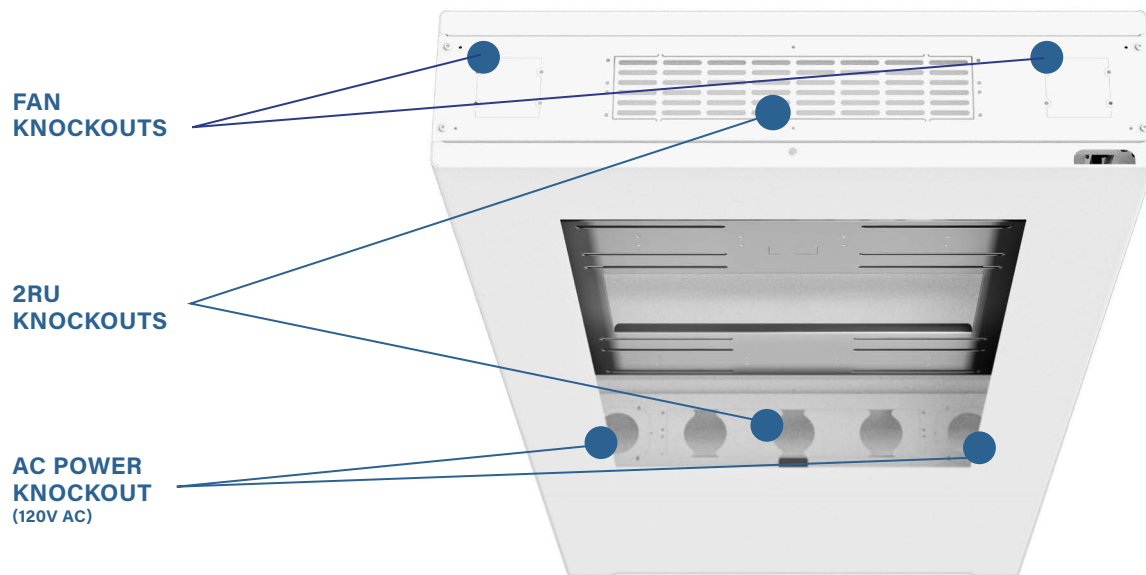

SERVICABILITY