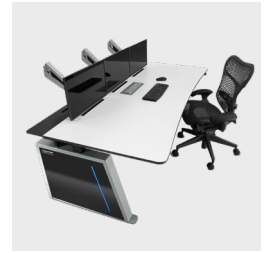

LUNDHALSEY

VISIONLINE 24/7 COMMAND
AND CONTROL CONSOLE

[LEARN MORE](#)