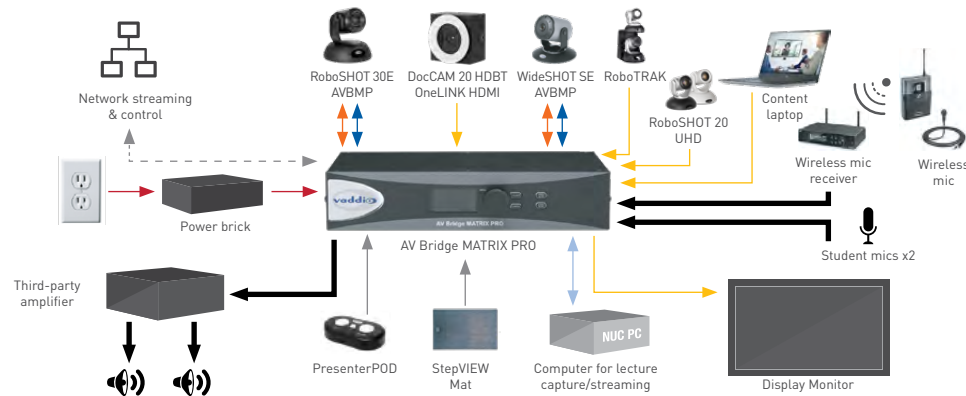

- Cables & Cable Management
- Cameras
- Display Mounts
- Lectern
- Networking
- Power Distribution
- Projection Screen
- Projector Mounts
- Switcher

AV

AMAZING AV EXPERIENCES

	LOCATION	BRAND	MODEL #	DESCRIPTION	QTY	RETAIL/MSRP (EA.)	TOTAL RETAIL/MSRP	SYSTEM TOTAL		
PROJECTOR MOUNTS	1	CHIEF	WM210AUS	Ultra Short Throw and Universal Projector Mount Kit (Dual Stud)	2	\$447.00	\$894.00			
			VCTUW	XL Universal Tool-Free Projector Mount	1	\$599.00	\$599.00			
			CMS115W	6" (152 mm) Speed-Connect Ceiling Plate - White	1	\$115.00	\$115.00			
			CMS018W	18" Fixed Extension Column - White	1	\$42.00	\$42.00			
			CMA348W	Large Venue Vibration Isolating Coupler	1	\$518.00	\$518.00			
			LTM1U	Fusion™ Large Micro-Adjustable Tilt Wall Monitor Mount for confidence monitor	1	\$315.00	\$315.00	\$2,483.00		
SCREENS	2	DA-LITE	29882	Tensioned Advantage® Deluxe Electrol® Screen with Parallax® Stratos 1.0, 90" x 160" [228.6cm x 406.4cm], 184" [467.4cm] Diagonal	1	\$9,549.00	\$9,549.00			
	3	DA-LITE	25944	IDEA™ Screen with 24" Marker Tray, 59.5" x 106" [151.1cm x 269.2cm], 121" [307.3cm] Diagonal	2	\$1,606.00	\$3,212.00	\$12,761.00		
LECTERN	4	Middle Atlantic Products	L7-F61A-WD-SLHA7	Pre-Configured L7 Series Lectern in White with Silver Accents	1	\$11,227.00	\$11,227.00			
			L7-8U-D-U	L7 Series 8 RU Rack Kit with Document Camera Drawer	1	\$800.00	\$800.00			
			L7-TUR-C760	L7 Series Turret Connectivity System with Crestron 760 Touchscreen Cutout	1	\$800.00	\$800.00			
			PD-DC-300-12-24V	300W DC Power Distribution With Split-Bank 12V and 24V Outputs	1	\$1,152.18	\$1,152.18			
			RLNK-P915R	Premium+ PDU with RackLink™, 9 Outlet, 15A, 2-Stage Surge	1	\$1,670.00	\$1,670.00			
			BGR-25SA-27	BGR-SA Series Rack, 25 RU, 27" Deep	1	\$1,320.00	\$1,320.00	\$16,969.18		
CAMERAS, SWITCHERS & CONTROL	5	vaddio	999-8230-000	AV Bridge MATRIX PRO Presentation Switcher	1	\$5,717.00	\$5,717.00			
			999-99100-500	RoboSHOT® 30E AVBMP Professional PTZ Camera	1	\$4,733.00	\$4,733.00			
			999-6911-500	WideSHOT SE AVBMP	1	\$1,643.00	\$1,643.00			
			999-9968-200	DocCAM 20 HDBT High Definition Document Camera with OneLINK® HDMI Single Cable Extension System	1	\$5,351.00	\$5,351.00			
			998-2225-152	Hard Ceiling Installation Kit for DocCAM 20 HDBT	1	\$238.00	\$238.00			
			999-7270-000	RoboTRAK® Presenter Tracking System	1	\$4,630.00	\$4,630.00			
			999-7271-000	Additional RoboTRAK Lanyard	1	\$716.00	\$716.00			
			999-9950-100	RoboSHOT® 20 UHD PTZ Camera with OneLINK® HDMI Single Cable Extension System	1	\$7,195.00	\$7,195.00			
			999-1111-000	PresenterPOD™ System Manual Preset Trigger Device	1	\$1,025.00	\$1,025.00			
			999-1512-000	StepVIEW Mat – Large, Presence-Sensing Auto-Locator Mat	2	\$757.00	\$757.00	\$32,762.00		
CONNECTIVITY, CABLE MANAGEMENT & NETWORKING	6	C2G®	40348	2-Port A/V Controller	1	\$295.99	\$295.99			
			41370	33' (10m) High Speed HDMI Active Optical Cable (AOC) 4K 30Hz - Plenum, CMP-Rated	1	\$340.99	\$340.99			
			41192	35' (10.6m) Pro Series HDMI@ Cable - Plenum CMP-Rated	1	\$200.99	\$200.99			
			38998	39.4' (12m) USB A/B Active Cable (Center Booster Format)	1	\$34.99	\$34.99			
			54175	9.8' (3m) USB 3.0 A Male to B Male Cable	1	\$17.99	\$17.99			
			39702	HDMI and USB Pass Through Wall Plate - White	1	\$66.99	\$66.99			
			53878	USB 2.0 Over Cat5 Superbooster Wall Plate Transmitter to Dongle Receiver Kit	1	\$531.99	\$531.99			
			27151	3' (1m) Cat6 Snagless Unshielded (UTP) Ethernet Network Patch Cable - Black	1	\$8.79	\$8.79			
			43172	50' (15m) HDBaseT Certified Cat6a Cable with Discontinuous Shielding - Plenum CMP-Rated - Blue	1	\$163.99	\$163.99			
			40061	25' (7.6m) Pro-Audio XLR Male to XLR Female Cable	1	\$48.99	\$48.99			
			29013	10' (3m) Cat6 Snagless Unshielded (UTP) Ethernet Network Patch Cable Multipack (50 pack) - Blue	1	\$423.99	\$423.99			
			7	WIREMOLD®	EFB45S	Evolution Series 4 / 5-Gang Floor Box	1	\$358.16	\$358.16	
					EFB45BTCBK	Evolution Series EFB45 Floor Box Surface Style Cover with Solid Lid - Black	1	\$434.13	\$434.13	
WSPC220WH	Desktop Power Center Slim, 2 Outlet, 2 USB - White / Gray	20			\$63.25	\$1,265.00				
		LUXUL®	AMS-4424P	AV Series 26 Port/24 PoE+ Stackable L2 / L3 Managed Switch	1	\$1,300.00	\$1,300.00	\$5,492.98		
<b>TOTAL ROOM COST</b>								<b>\$70,468.16</b>		
To Be Sourced From Another Vendor			Chairs							
			Control System							
			Desks							
			Displays							
			PC							
			Projectors (3)							
NAME:		PHONE:				EMAIL:				