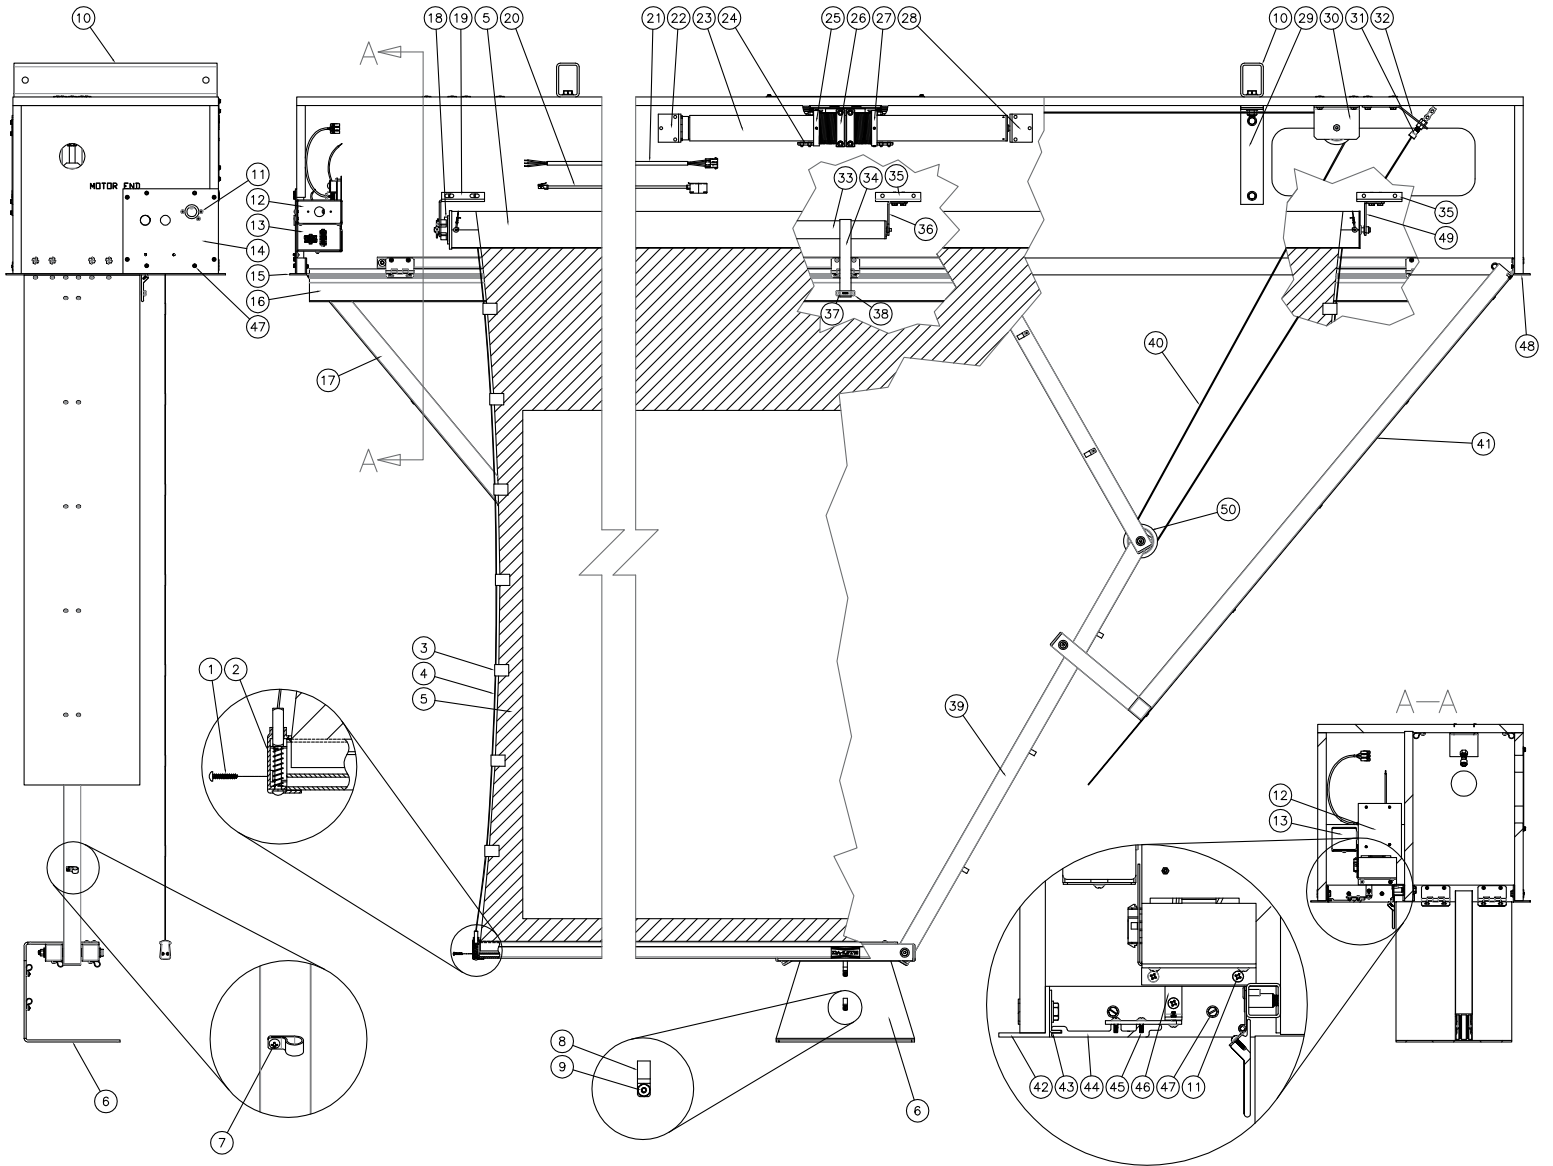

# Tensioned Conference Electrol

Parts List

Diagram Number	Da-Lite Number	Description	Quantity Required	List Price Each
1	44839	Screw for slat cap assy.	4	\$0.27
2	92030	Slat cap assy. (includes #1)	2	\$915
3	10685	Tab	14-22	\$0.37
4	75658	Line, chalk and mason black (per foot). Figure one side at approximately height of fabric + 2' + any extra needed.	Per size	\$0.23
5		Fabric and roller assemblies include #2, 3 and 4		
		HDTV (16:9) Format		
	22313	Fabric and roller assy., HD Progressive 0.9 45" x 80" - 92" diag.	1	\$1,555.00
	22314	Fabric and roller assy., HD Progressive 1.1 45" x 80" - 92" diag.	1	\$1,555.00
	90401	Fabric and roller assy., HD Progressive 1.1 Contrast 45" x 80" - 92" diag.	1	\$1,555.00
	29177	Fabric and roller assy., HD Progressive 1.3 45" x 80" - 92" diag.	1	\$1,555.00
	84695	Fabric and roller assy., Da-Mat 45" x 80" - 92" diag.	1	\$1,291.00
	22316	Fabric and roller assy., HD Progressive 0.9 52" x 92" - 106" diag.	1	\$1,724.00
	22317	Fabric and roller assy., HD Progressive 1.1 52" x 92" - 106" diag.	1	\$1,724.00
	90402	Fabric and roller assy., HD Progressive 1.1 Contrast 52" x 92" - 106" diag.	1	\$1,724.00
	29178	Fabric and roller assy., HD Progressive 1.3 52" x 92" - 106" diag.	1	\$1,724.00
	80314	Fabric and roller assy., Da-Mat 52" x 92" - 106" diag.	1	\$1,431.00
	22319	Fabric and roller assy., HD Progressive 0.9 54" x 96" - 110" diag.	1	\$1,893.00
	22320	Fabric and roller assy., HD Progressive 1.1 54" x 96" - 110" diag.	1	\$1,893.00
	95092	Fabric and roller assy., HD Progressive 1.1 Contrast 54" x 96" - 110" diag.	1	\$1,893.00
	29179	Fabric and roller assy., HD Progressive 1.3 54" x 96" - 110" diag.	1	\$1,893.00
	95088	Fabric and roller assy., Da-Mat 54" x 96" - 110" diag.	1	\$1,571.00
	22322	Fabric and roller assy., HD Progressive 0.9 58" x 104" - 119" diag.	1	\$2,111.00
	22323	Fabric and roller assy., HD Progressive 1.1 58" x 104" - 119" diag.	1	\$2,111.00
	90403	Fabric and roller assy., HD Progressive 1.1 Contrast 58" x 104" - 119" diag.	1	\$2,111.00
	29180	Fabric and roller assy., HD Progressive 1.3 58" x 104" - 119" diag.	1	\$2,111.00
	80317	Fabric and roller assy., Da-Mat 58" x 104" - 119" diag.	1	\$1,752.00
	22325	Fabric and roller assy., HD Progressive 0.9 65" x 116" - 133" diag.	1	\$2,393.00
	22326	Fabric and roller assy., HD Progressive 1.1 65" x 116" - 133" diag.	1	\$2,393.00
	90404	Fabric and roller assy., HD Progressive 1.1 Contrast 65" x 116" - 133" diag.	1	\$2,393.00
	29181	Fabric and roller assy., HD Progressive 1.3 65" x 116" - 133" diag.	1	\$2,393.00
	80320	Fabric and roller assy., Da-Mat 65" x 116" - 133" diag.	1	\$1,986.00
		Wide (16:10) Format		
	22333	Fabric and roller assy., HD Progressive 0.9 50" x 80" - 94" diag.	1	\$1,555.00
	22334	Fabric and roller assy., HD Progressive 1.1 50" x 80" - 94" diag.	1	\$1,555.00
	34877	Fabric and roller assy., HD Progressive 1.1 Contrast 50" x 80" - 94" diag.	1	\$1,555.00
	29188	Fabric and roller assy., HD Progressive 1.3 50" x 80" - 94" diag.	1	\$1,555.00
	34873	Fabric and roller assy., Da-Mat 50" x 80" - 94" diag.	1	\$1,291.00
	22335	Fabric and roller assy., HD Progressive 0.9 57 1/2" x 92" - 109" diag.	1	\$1,724.00
	22336	Fabric and roller assy., HD Progressive 1.1 57 1/2" x 92" - 109" diag.	1	\$1,724.00
	21110	Fabric and roller assy., HD Progressive 1.1 Contrast 57 1/2" x 92" - 109" diag.	1	\$1,724.00
	29189	Fabric and roller assy., HD Progressive 1.3 57 1/2" x 92" - 109" diag.	1	\$1,724.00
	21106	Fabric and roller assy., Da-Mat 57 1/2" x 92" - 109" diag.	1	\$1,431.00
	22337	Fabric and roller assy., HD Progressive 0.9 60" x 96" - 113" diag.	1	\$1,893.00
	22338	Fabric and roller assy., HD Progressive 1.1 60" x 96" - 113" diag.	1	\$1,893.00
	34887	Fabric and roller assy., HD Progressive 1.1 Contrast 60" x 96" - 113" diag.	1	\$1,893.00
	29190	Fabric and roller assy., HD Progressive 1.3 60" x 96" - 113" diag.	1	\$1,893.00
	34883	Fabric and roller assy., Da-Mat 60" x 96" - 113" diag.	1	\$1,571.00