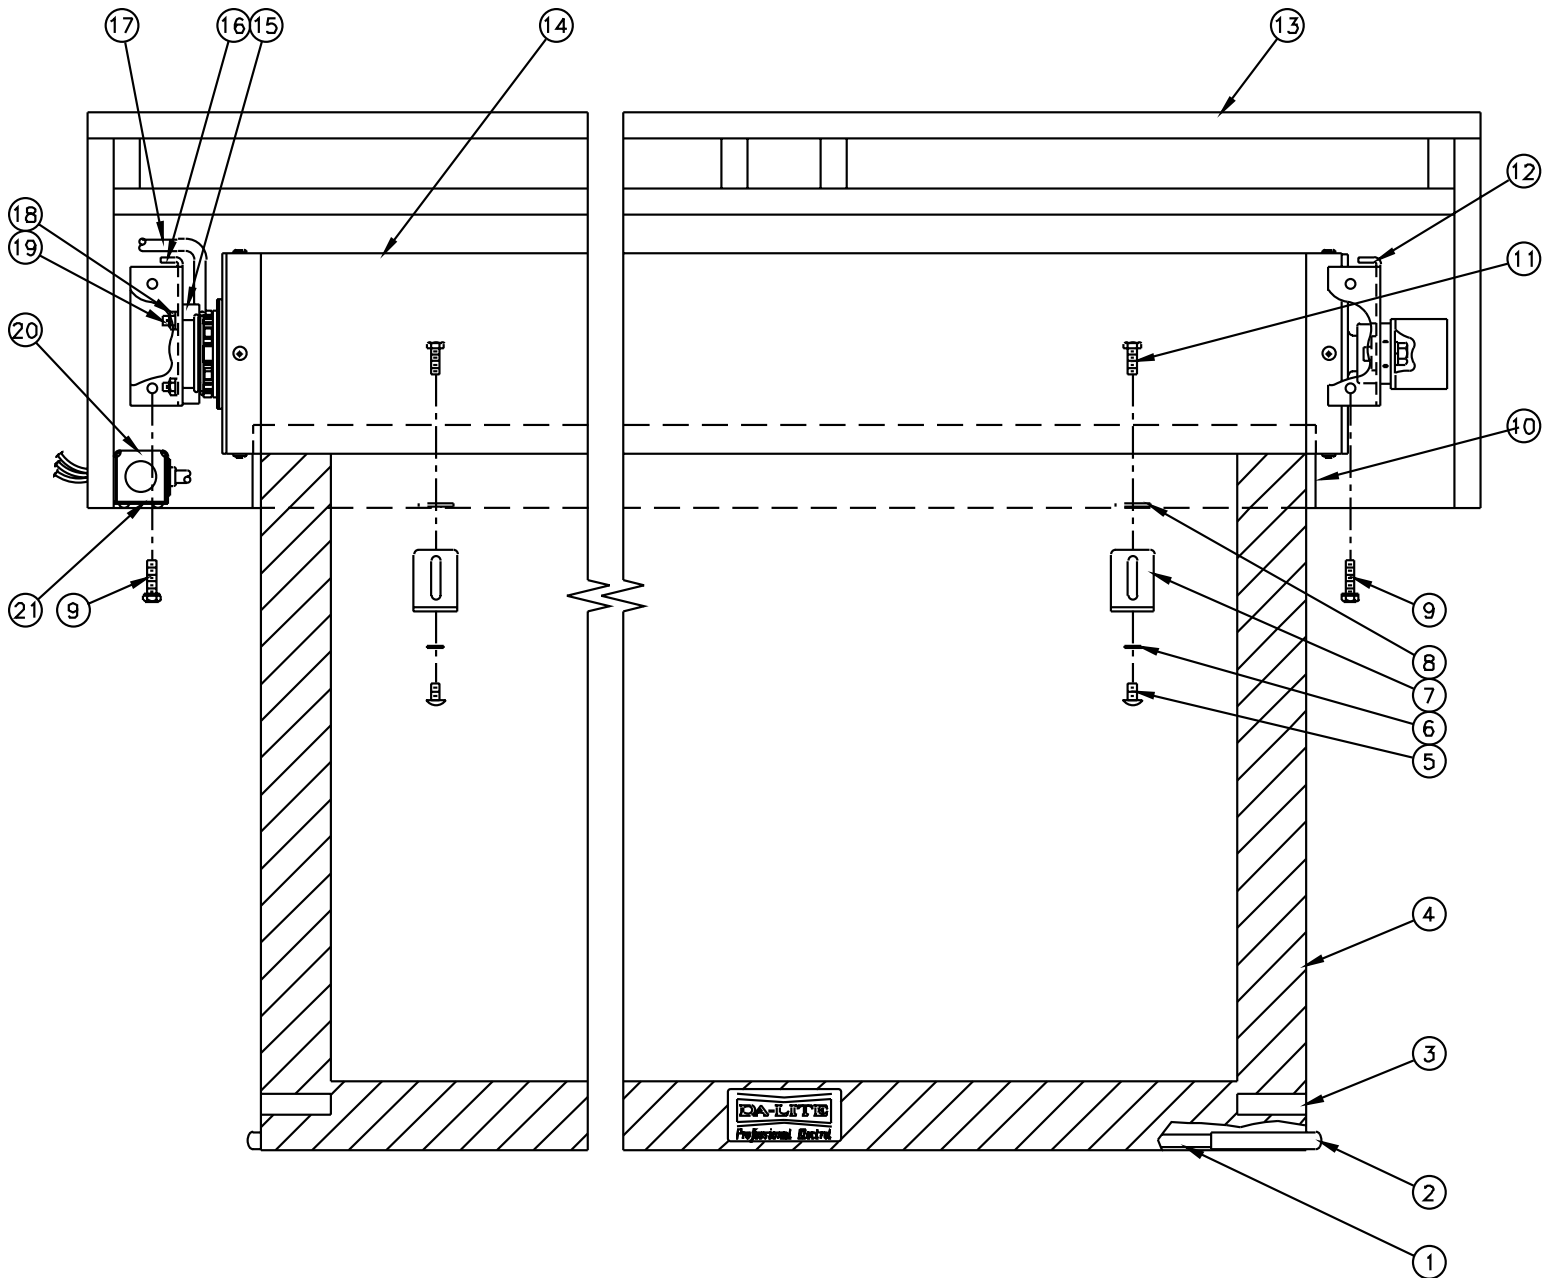

Diagram Number	Da-Lite Number	Description	Quantity Required	List Price Each
1	46345	Slat, 3/8" diam. for 12' and 159" diag. screens	1	$17.55
	82441	Slat, 3/8" diam. for 200" diag. screens	1	$27.80
	46346	Slat, 3/8" diam. for 14', 210" diag. and 188" diag. screens	1	$26.60
	46347	Slat, 3/8" diam. for 16', 240" diag. and 216" diag. screens	1	$29.80
	46348	Slat, 3/8" diam. for 18', 265" diag. and 243" diag. screens	1	$33.10
	93022	Slat, 1/2" diam. for 20', 295" diag. and 271" diag. screens	1	$54.20
	93023	Slat, 1/2" diam. for 22', 325" diag. and 298" diag. screens	1	$60.00
	93024	Slat, 1/2" diam. for 24', 355" diag. and 326" diag. screens	1	$66.30