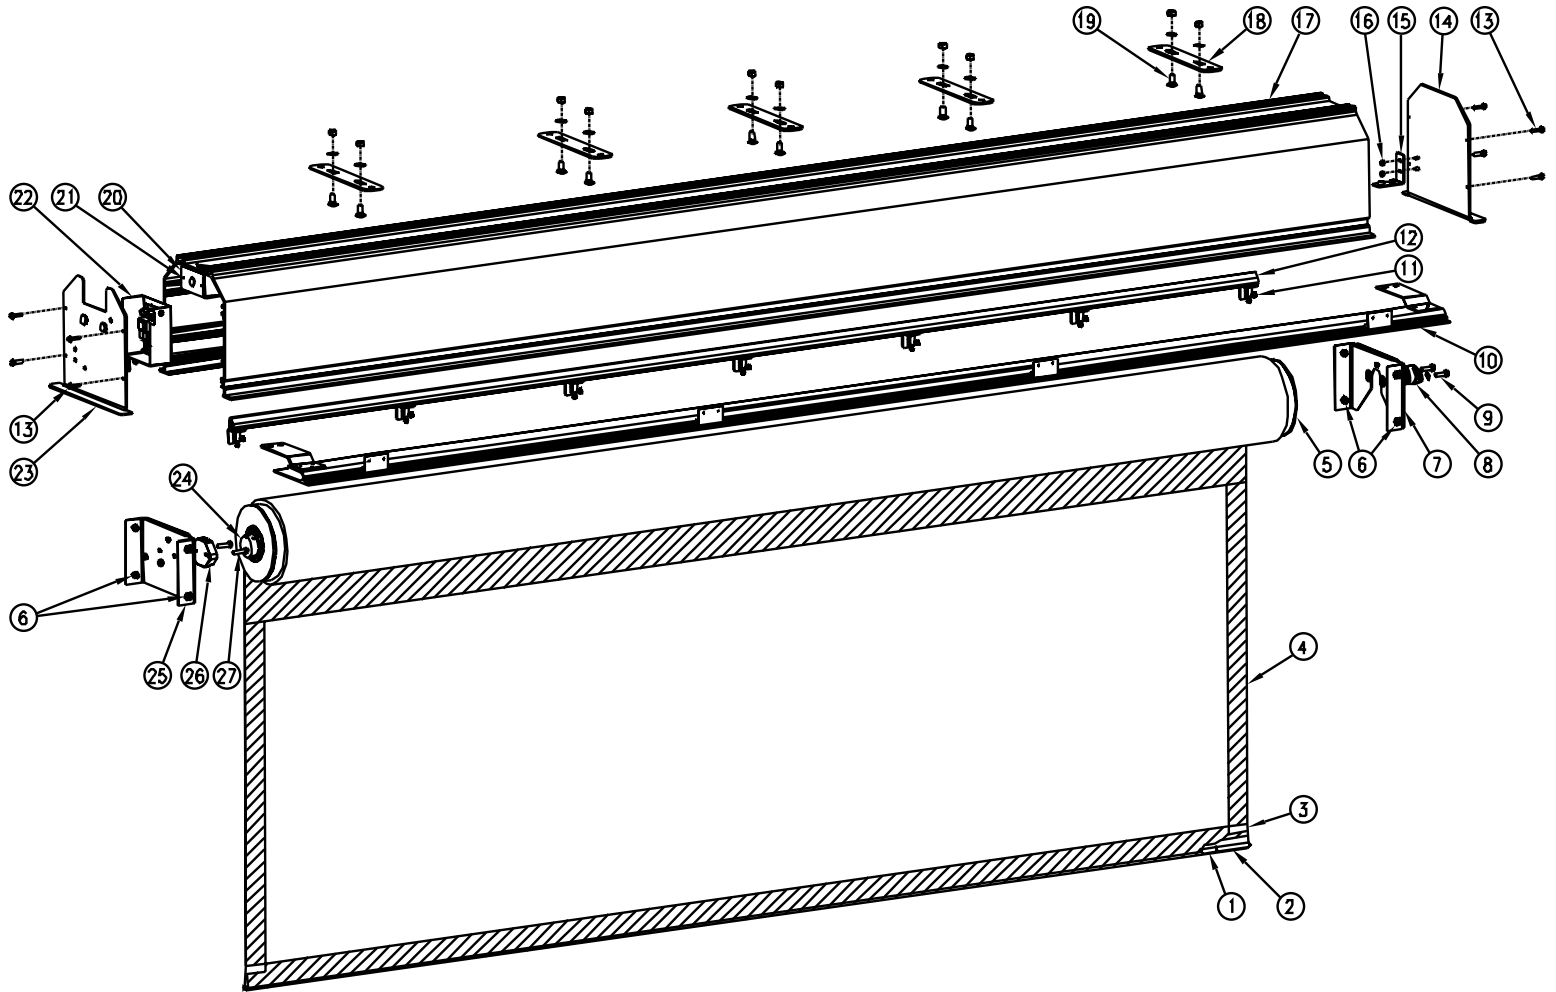

Advantage (Over 14' W)

Previously Named: Tensioned Large Advantage Electrol

Parts List