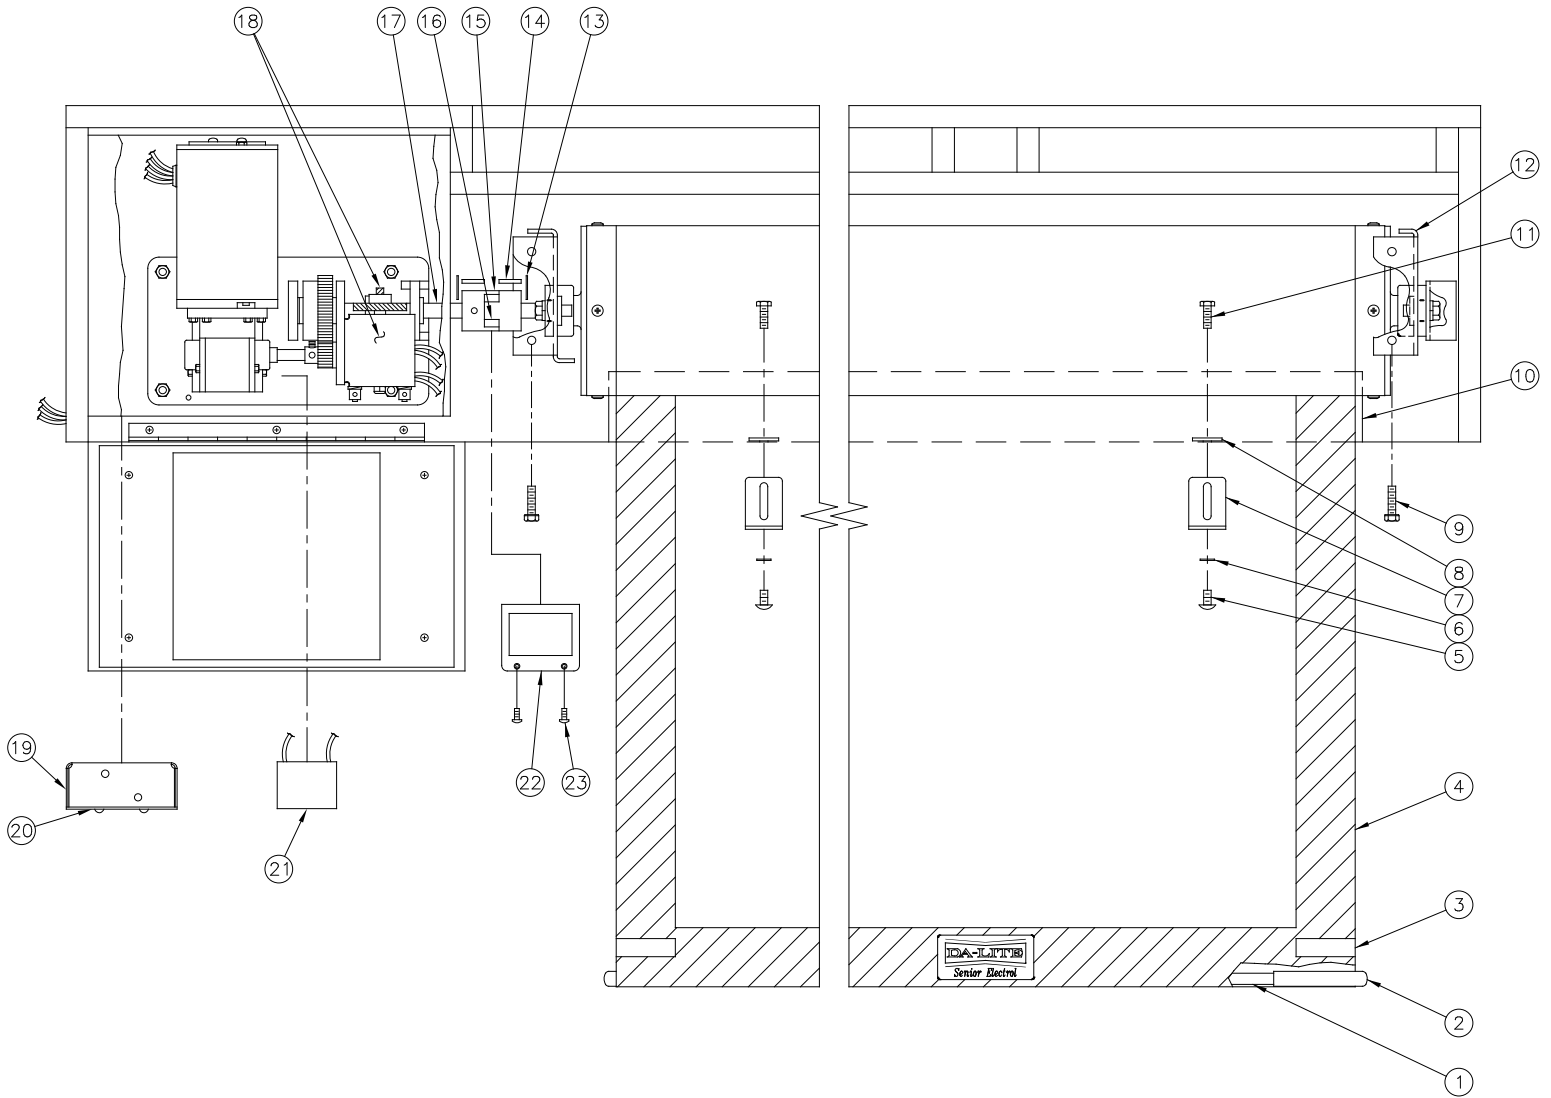

Senior Electrol (Discontinued)

Parts List

The Senior was discontinued on August 1, 2016. The following parts will be offered for a limited period of time. Parts subject to availability.