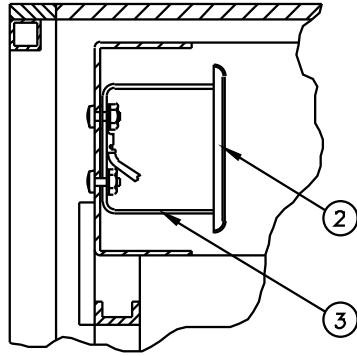

SECTION B-B 3x1