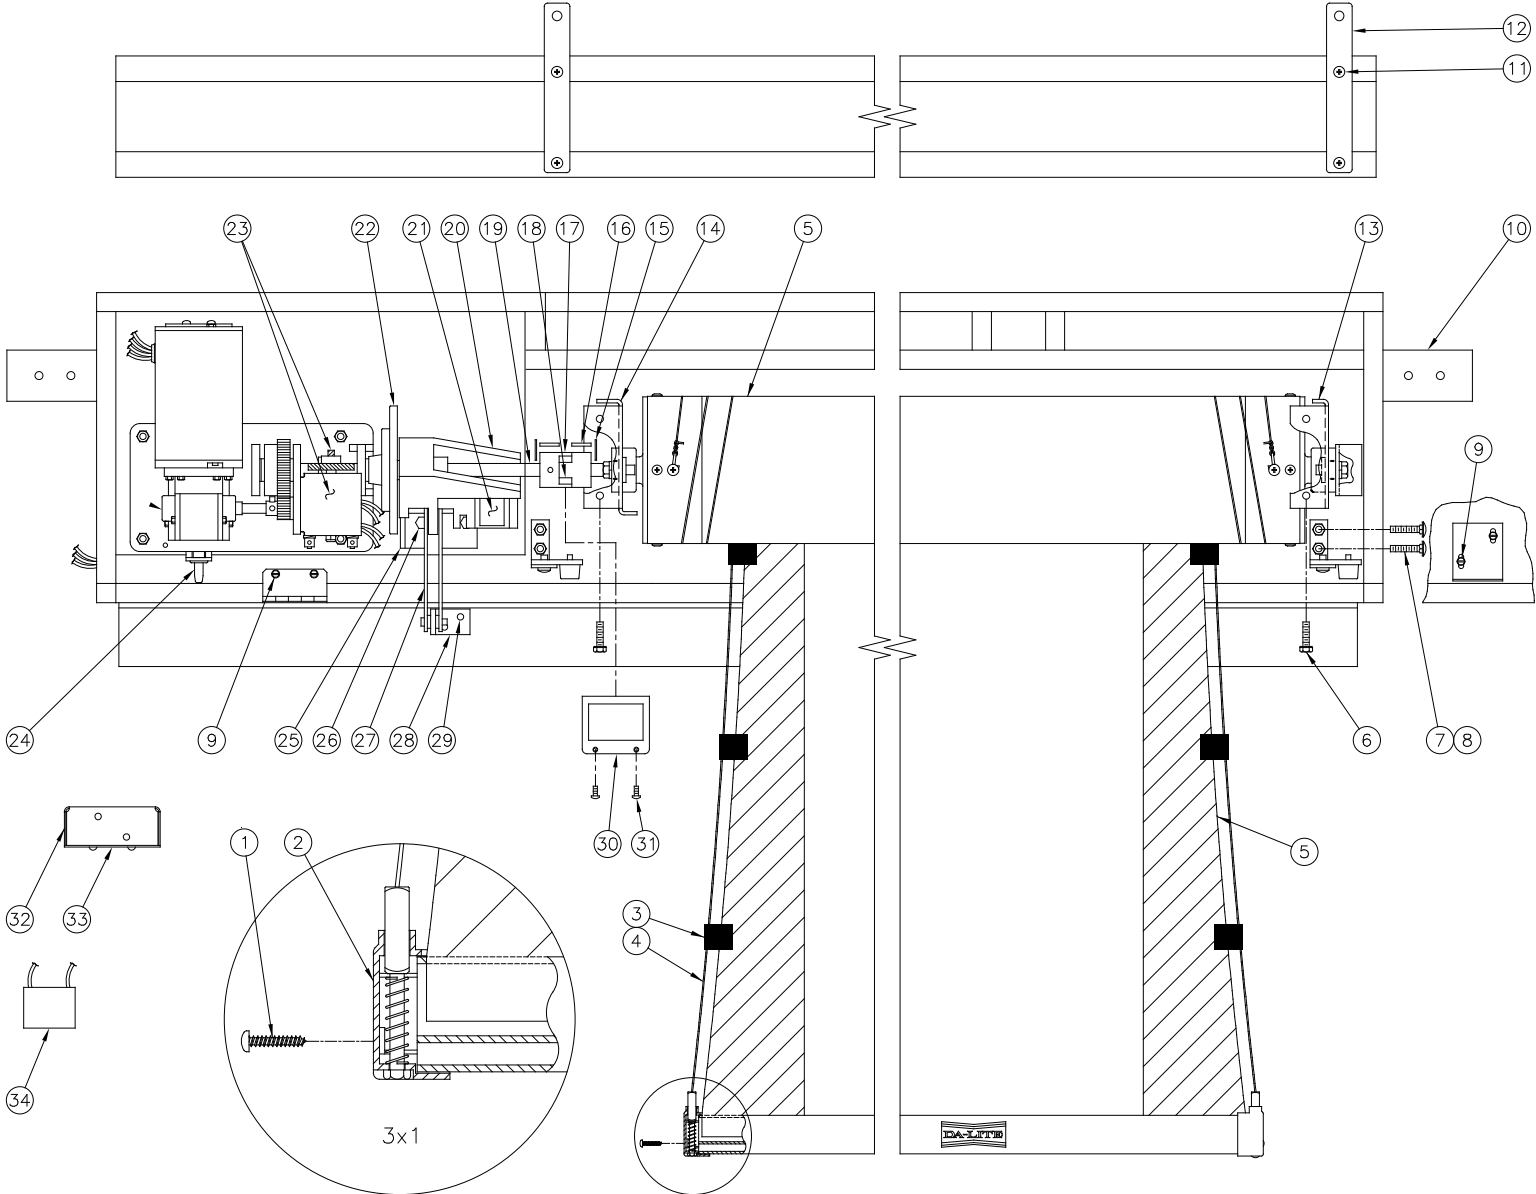

Diagram Number	Da-Lite Number	Description	Quantity Required	List Price Each
	58536	Roller assy., 3" diam. for 9' screens	1	$116.00
	97243	Roller assy., 3.25" diam. for 119" diag. and 123" diag. screens	1	$193.00
	34914	Roller assy., 3.25" diam. for 130" diag. screens	1	$160.00
	58537	Roller assy., 3.25" diam. for 10', 150" diag., 133" diag. and 137" diag. screens	1	$206.00
	58538	Roller assy., 3.25" diam. for 12', 180" diag., 159" diag. and 164" diag. screens	1	$240.00
	82440	Roller assy., 3.25" diam. for 200" diag., 184" diag. and 189" diag. screens	1	$237.00
6	44840	Screw for slat hook	4	$0.32
7	44710	Tinnerman nut for slat hook	2	$0.83
8	46774	Slat hook	2	$1.75
9	44880	Screw for fabric and access doors	Per size	$0.27
10	----	Fabric door assembly - No longer available	1	----
11	94719	Access door bracket	2	$610
12	44880	Screw for access door bracket	2	$0.27
13	----	Mounting bracket - No longer available	4	----
14	----	Screw for mounting bracket - No longer available	12	----
15	44785	Screw to attach access door bracket and door hanger	2	$0.16
16	94720	Access door hanger	2	$3.30
17	----	Screw to attach access door hanger to access door - No longer available	4	----
18	86644	Roller bracket assy., pin end	1	$11.45
19	46394	Flanged bearing	1	$0.53
20	----	Wood box assembly - No longer available	1	----
21	86409	Roller bracket assy., motor end	1	$11.45
22	23104	Hex nut, 1/4" - 20	4	$0.32
23	46306	Elevator bolt for roller brackets	4	$0.49
24	----	Access door assembly - No longer available	1	----
25	----	Motor box assembly - No longer available	1	----
26	83975	Door limit switch assy. (after 3/24/2008)	1	$26.50
27	----	Metal bottom panel for electrical enclosure - No longer available	1	----
28	----	Junction box - No longer available	1	----
29	91175	Junction box cover	1	$2.65
30	98774KIT	Motor assy., 120v for screens with 3" roller	1	$390.00
	32265SKIT	Motor assy., 120v Silent for screens with 3" roller	1	$487.00
	33159KIT	Motor assy., 120v for screens with 3.25" roller	1	$390.00
	32266SKIT	Motor assy., 120v Silent for screens with 3.25" roller	1	$487.00
	32718KIT	Motor assy., 240v for screens with 3" roller	1	$390.00
	32273SKIT	Motor assy., 240v Silent for screens with 3" roller	1	$487.00
	32691KIT	Motor assy., 240v for screens with 3.25" roller	1	$390.00
	32571SKIT	Motor assy., 240v Silent for screens with 3.25" roller	1	$487.00
	94785	Drive wheel/rubber mount for screens purchased before 1/22/04 (not shown)	1	$60.00
31	97290	Hair cotter pin, 5/16" - 3/8" x 1 5/8"	1	$0.47
32	80575	Wall switch, 120v white (not shown)	1	$77.00
	40961	Wall switch, 120v ivory (not shown)	1	$77.00
	11147	Wall switch, 240v white double push putton (not shown)	1	$77.00
	38463E	Wall switch, 240v white rocker (not shown)	1	$77.00

Tensioned Executive Electrol (Discontinued)

Parts List

The Tensioned Executive was discontinued on August 1, 2016. The following parts will be offered for a limited period of time. Parts subject to availability.