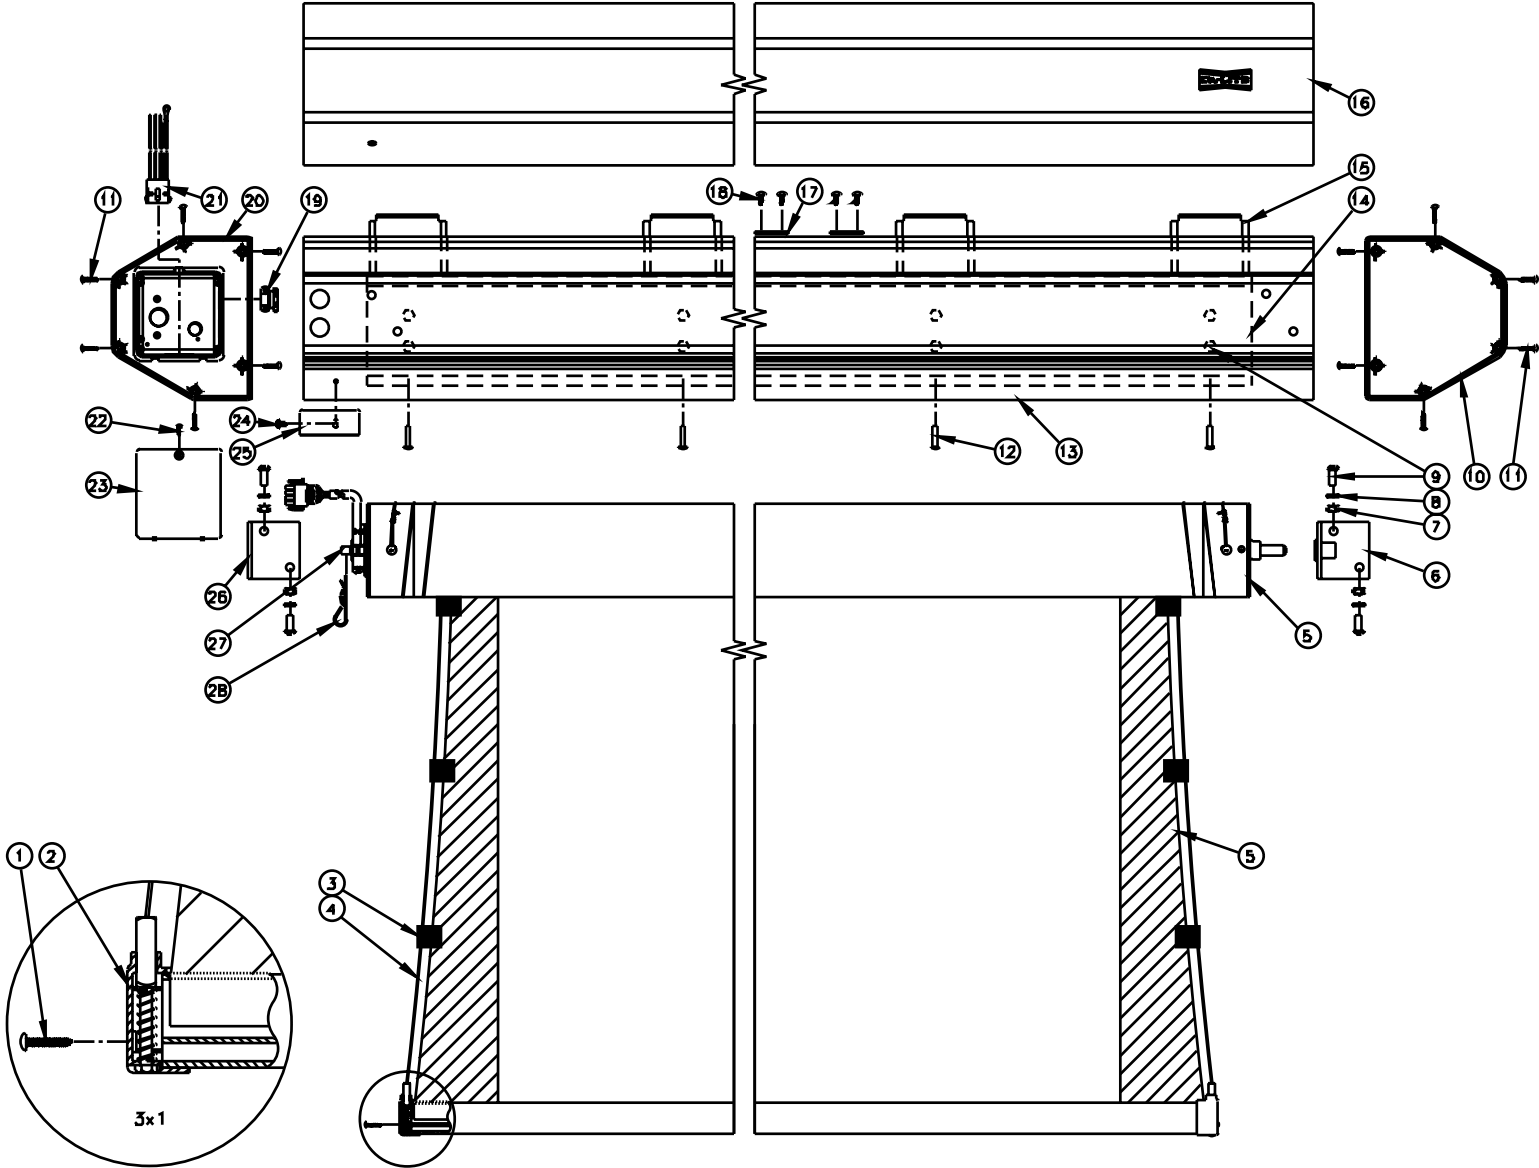

Tensioned Cosmopolitan (Over 12' W)

Previously Named: Tensioned Large Cosmopolitan Electrol

Parts List