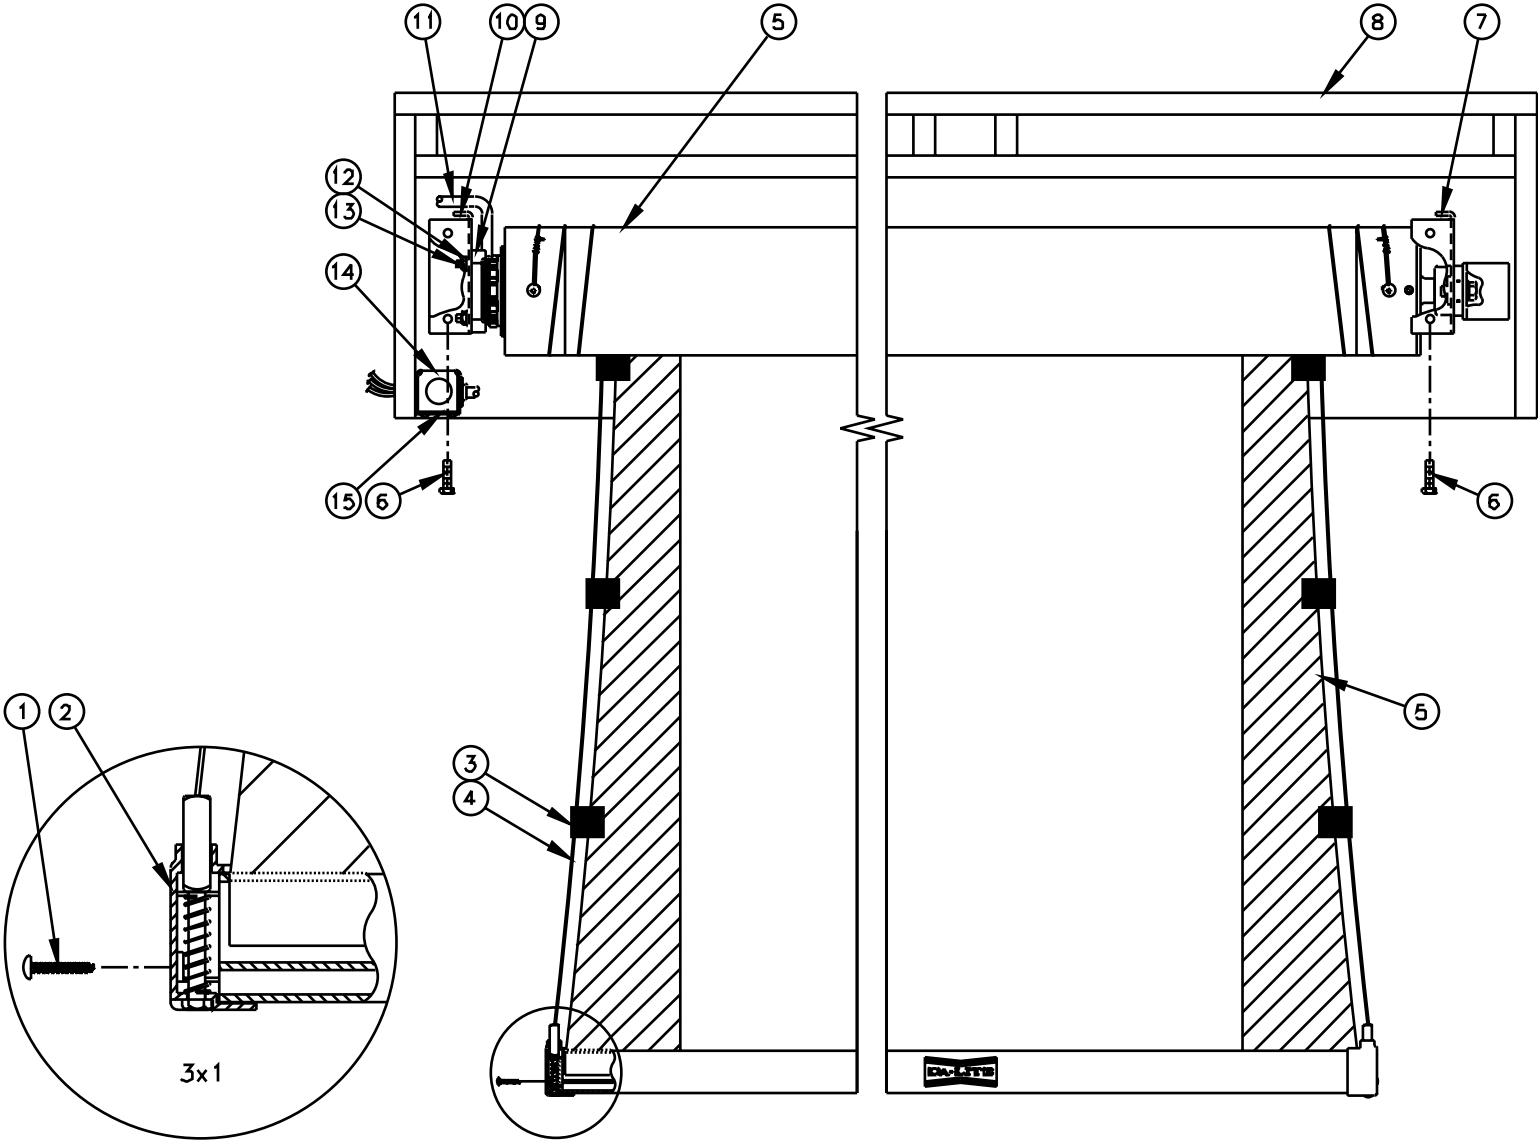

Diagram Number	Da-Lite Number	Description	Quantity Required	List Price Each
32	22080	Cable mounting bracket	4	$8.30
33	79414	Motor and 1.59 roller assy., 120v 50" for 92" diag. and 94" diag. screens	1	$292.00
	86476	Motor and 1.59 roller assy., 120v 70.75" for 106" diag. through 137" diag. screens	1	$335.00
34	79284	Door strap	1	$1.35
35	22085	Pin end mounting bracket for 1.59" roller and 3.25" roller, black	2	$11.70
36	34202WHITE	Pin end bracket for 1.59" roller	1	$13.80
37	38806	Screw for door strap	2	$0.32
38	37463	Tinnerman nut for door strap	1	$0.40
39	22041	Camera arm assy. for 92" diag. through 106" diag. screens	1	$1,754.00
	22040	Camera arm assy. for 109" diag. through 137" diag. screens	1	$2,337.00
40	94650	Cable, 1/16 galvanized wire	60'	$1.35
41	22045	Stage left door assy. for 92" diag. through 106" diag. screens	1	$315.00
	22043	Stage left door assy. for 109" diag. through 137" diag. screens	1	$351.00
42	22063PC	Front and back edge trim for 92" diag. through 106" diag. screens	2	$198.00
	22060PC	Front and back edge trim for 109" diag. through 137" diag. screens	2	$234.00
43	22077	Access door bracket	6	$6.95
44	22059	Access door assy. for 92" diag. through 106" diag. screens	1	$351.00
	22058	Access door assy. for 109" diag. through 137" diag. screens	1	$292.00
45	44785	Screw for access door assy.	6	$0.16
46	94719	Access door bracket	2	$6.10
47	44880	Screw to attach cover plates to the case	48	$0.27
48	22062PC	Trim, pin end	1	$457.00
49	34190WHITE	Pin end bracket for 3.25" fabric roller	1	$13.80
50	22128	Pulley, 3" OD with .5 bronze bearing	6	$46.70

Tensioned Professional Electrol

Parts List