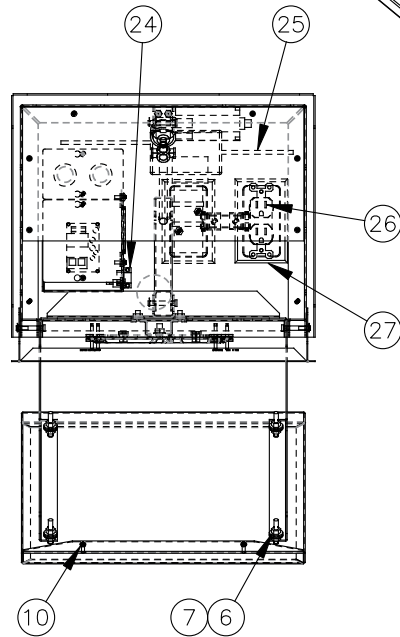

Da-Lift Pivot

Parts List

Diagram Number	Da-Lite Number	Description	Quantity Required	List Price Each
1	78102	Cover, junction box plain	1	$2.90
2	6438-01.75	EMT, 1/2" x 1-3/4" long	1	$3.50
3	83704	Connector, EMT 1/2"	2	$1.50
4	46430	Junction box	2	$6.95
5	9200-003766-012	Universal projector mount assembly	1	$132.00
6	80874	Nut to attach projector mount channel to pivot frame assy.	4	$0.32
	80874	Nut to attach ceiling tile holder to pivot frame assy.	8	$0.32
7	8778	Washer to attach projector mount channel to pivot frame assy.	4	$0.07
	8778	Washer to attach ceiling tile holder to pivot frame assy.	8	$0.07
8	6703	Nut to attach projector mount channel to leg and disk assy.	2	$0.23
9	8164WHT	Channel, projector mount for 26P lift	1	$101.00
	8191WHT	Channel, projector mount for 33P lift	1	$119.00
10	83658	Screw to attach plenum cover to support frame assy.	6	$0.13
	83658	Screw to attach end plate to support frame assy.	6	$0.13
	83658	Screw to attach ceiling tile holder cap to ceiling tile holder	2	$0.13
11	8172WHT	Plenum cover and bracket assy. for 26P lift	1	$149.00
	8173WHT	Plenum cover and bracket assy. for 33P lift	1	$176.00
12	8151WHT	Bracket, actuator base mount	1	$33.80
13	5990	Nut to attach actuator bracket to support frame assy.	2	$0.12
	5990	Nut to attach junction box to support frame assy.	2	$0.12
14	8264	Screw to attach actuator bracket to support frame assy.	2	$0.20
	8264	Screw to attach ceiling tile trim to support frame assy.	4	$0.20
	8264	Screw to attach junction box to support frame assy.	2	$0.20
15	8190	Actuator, 12VDC 6-13/32" for 26P lift	1	$449.00
	8194	Actuator, 12VDC 7-37/64" for 33P lift	1	$449.00
16	8163WHT	Channel, actuator link for 26P lift	1	$47.60
	8193WHT	Channel, actuator link for 33P lift	1	$44.90
17	8189	Pin, 1/4" X 1-1/2"	4	$7.50
18	8165WHT	End plate for 26P lift	1	$15.00
	8166WHT	End plate for 33P lift	1	$35.00
19	8183WHT	Ceiling tile trim for 26P lift	1	$184.00
	8184WHT	Ceiling tile trim for 33P lift	1	$224.00
20	8152WHT	Pivot frame assy. for 26P lift	1	$874.00
	8153WHT	Pivot frame assy. for 33P lift	1	$889.00
21	8187WHT	Ceiling tile holder cap for 26P lift	1	$40.60
	8188WHT	Ceiling tile holder cap for 33P lift	1	$40.60
22	8185WHT	Ceiling tile holder for 26P lift	1	$295.00
	8186WHT	Ceiling tile holder for 33P lift	1	$384.00
23	8143WHT	Support frame assy. for 26P lift	1	$516.00
	8145WHT	Support frame assy. for 33P lift	1	$1513.00
24	54520	Connector, cable 3/8"	1	$1.27
25	6789	Power supply, 120VAC to 12VDC	1	$449.00
26	50450	Receptacle, duplex-black for 120v	1	$19.95
27	78101	Cover, duplex-receptacle	1	$2.30
	8192	Cable strap, reusable 7" (not shown)	6	$4.00