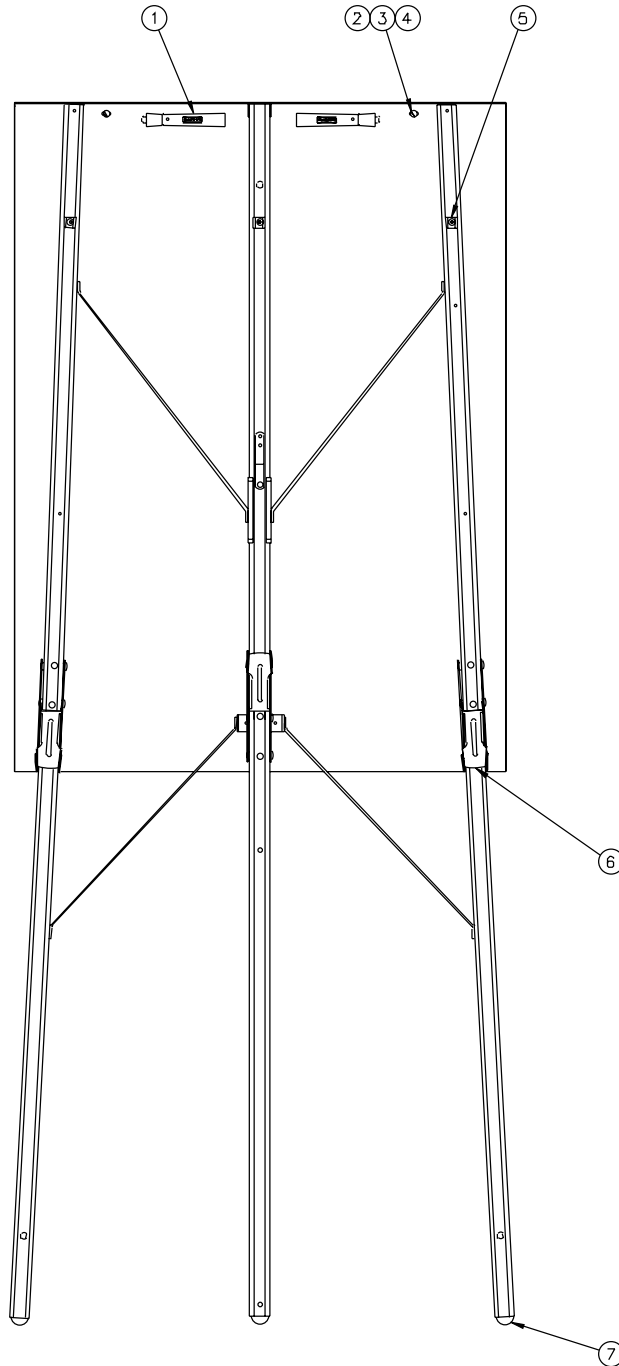

Paper Pad & Porcelain Easels

Parts List

Diagram Number	Da-Lite Number	Description	Quantity Required	List Price Each
1	43220	Marker set, one each of three colors	0	$15.10
2	77157	Machine screw 10 - 32 x 1/2" locking	2	$0.60
3	10744	Standoff Clinch to hold paper pads	2	$1.03
4	44725	#10 Internal tooth washer	2	$0.15
5	52977	Leg locking spring	3	$2.50
6	52950	Leg release	3	$0.80
7	52938	Rubber foot	3	$1.40