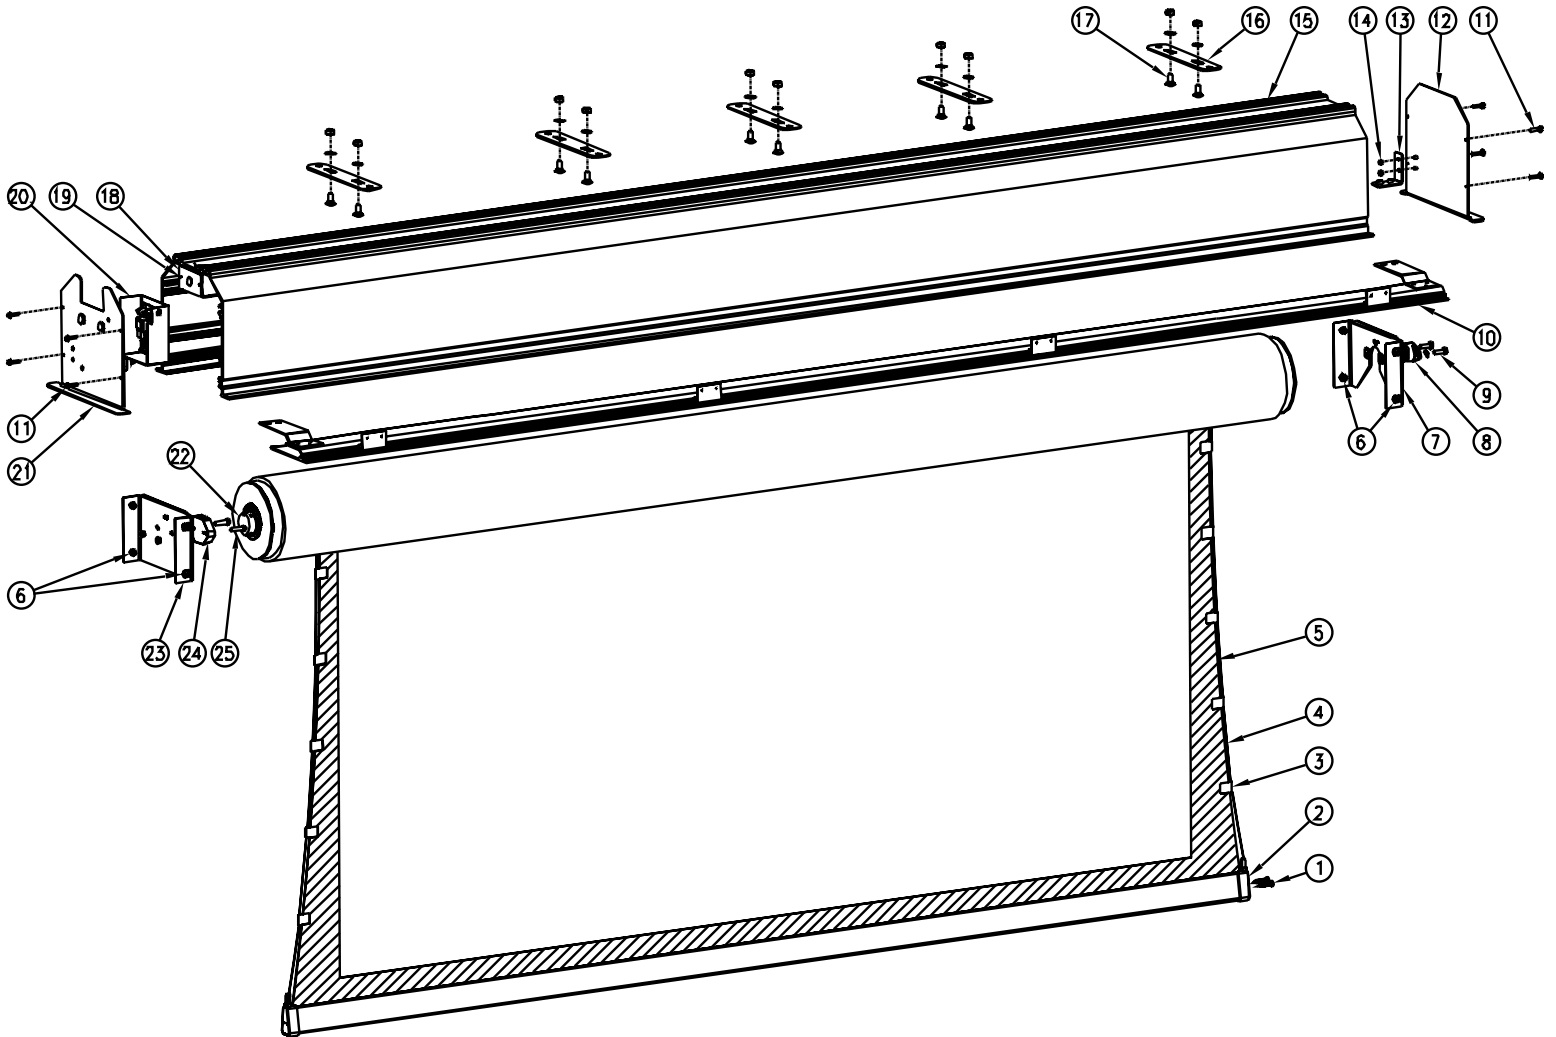

Tensioned Advantage(over 14' W)

Previously Named: Tensioned Large Advantage Electrol

Parts List