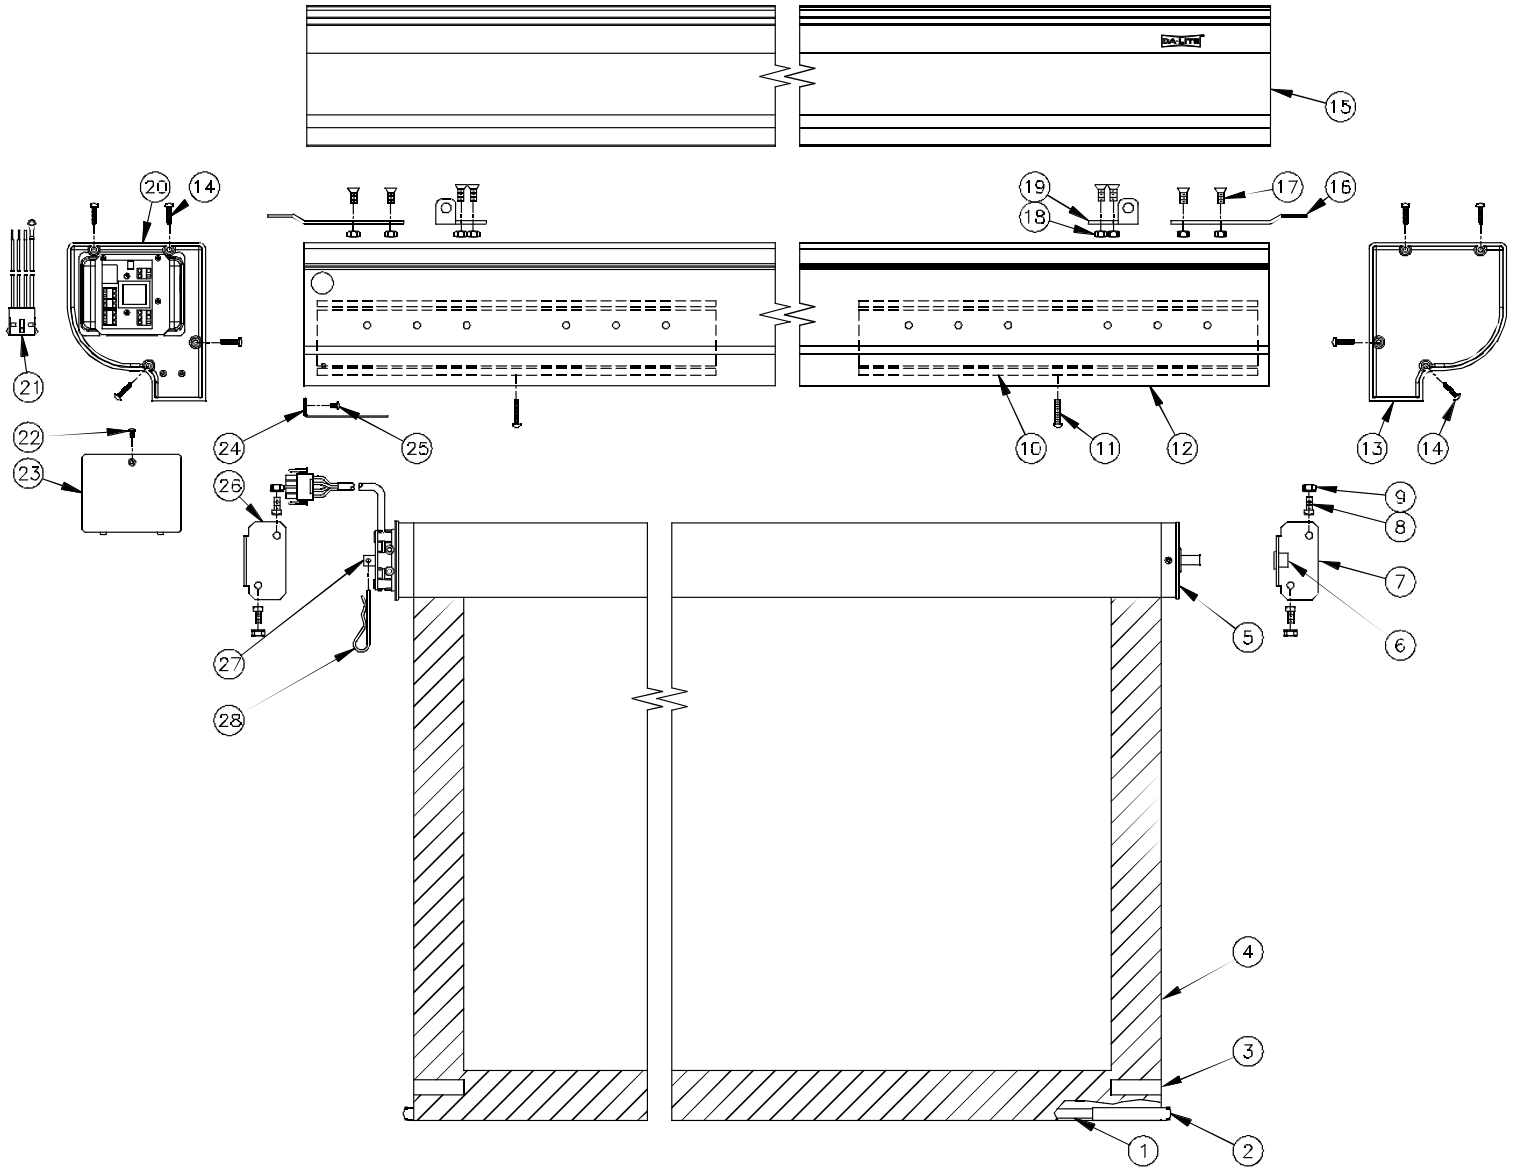

Contour Electrol

Parts List