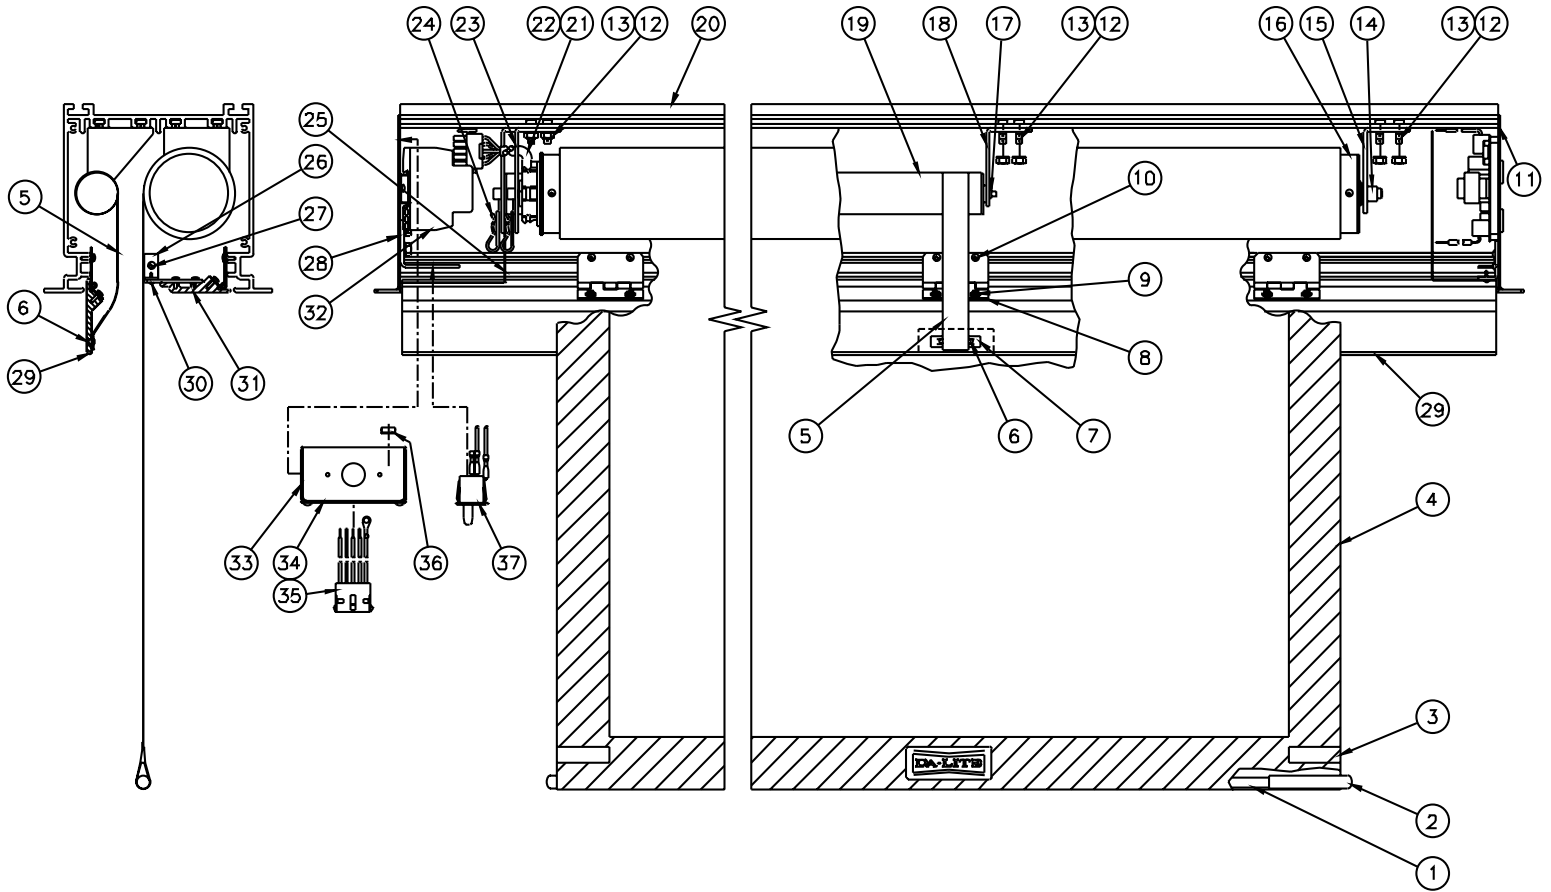

Advantage (with Closure Door)

Previously Named: Advantage Deluxe Electrol

Parts List

Diagram Number	Da-Lite Number	Description	Quantity Required	List Price Each
1	46339	Slat, 3/8" diam. for 60" and 72" diag. screens	1	$9.75
	46340	Slat, 3/8" diam. for 70" and 84" diag. screens	1	$10.30
	46341	Slat, 3/8" diam. for 84", 96" diag., 100" diag., 92" diag. and 94" diag. screens	1	$10.85
	46342	Slat, 3/8" diam. for 8', 120" diag., 106" diag. and 109" diag. screens	1	$12.15
	74936	Slat, 3/8" diam. for 110" diag. and 113" diag. screens	1	$12.50
	46343	Slat, 3/8" diam. for 9', 119" diag. and 123" diag. screens	1	$13.20
	34916	Slat, 3/8" diam. for 130" diag. screens	1	$13.90
	46344	Slat, 3/8" diam. for 10', 150" diag., 133" diag. and 137" diag. screens	1	$14.65
	46345	Slat, 3/8" diam. for 12', 180" diag., 159" diag. and 164" diag. screens	1	$17.55
	82441	Slat, 3/8" diam. for 200" diag., 184" diag. and 189" diag. screens	1	$2780
2	46763	Slat cap, black	2	$0.32
	83383	Tape for pocket, black	2	$0.64
3	91876	Tape for pocket, black (not shown)	2	$0.64
	4a	Fabric only. See 4b for fabric and roller assembly.		
		HDTV (16:9) Format		
	83796	Fabric, Matte White 45" x 80" - 92" diag.	1	$213.00
	92762	Fabric, High Contrast Matte White 45" x 80" - 92" diag.	1	$230.00
	79612	Fabric, Matte White 52" x 92" - 106" diag.	1	$294.00
	92763	Fabric, High Contrast Matte White 52" x 92" - 106" diag.	1	$322.00