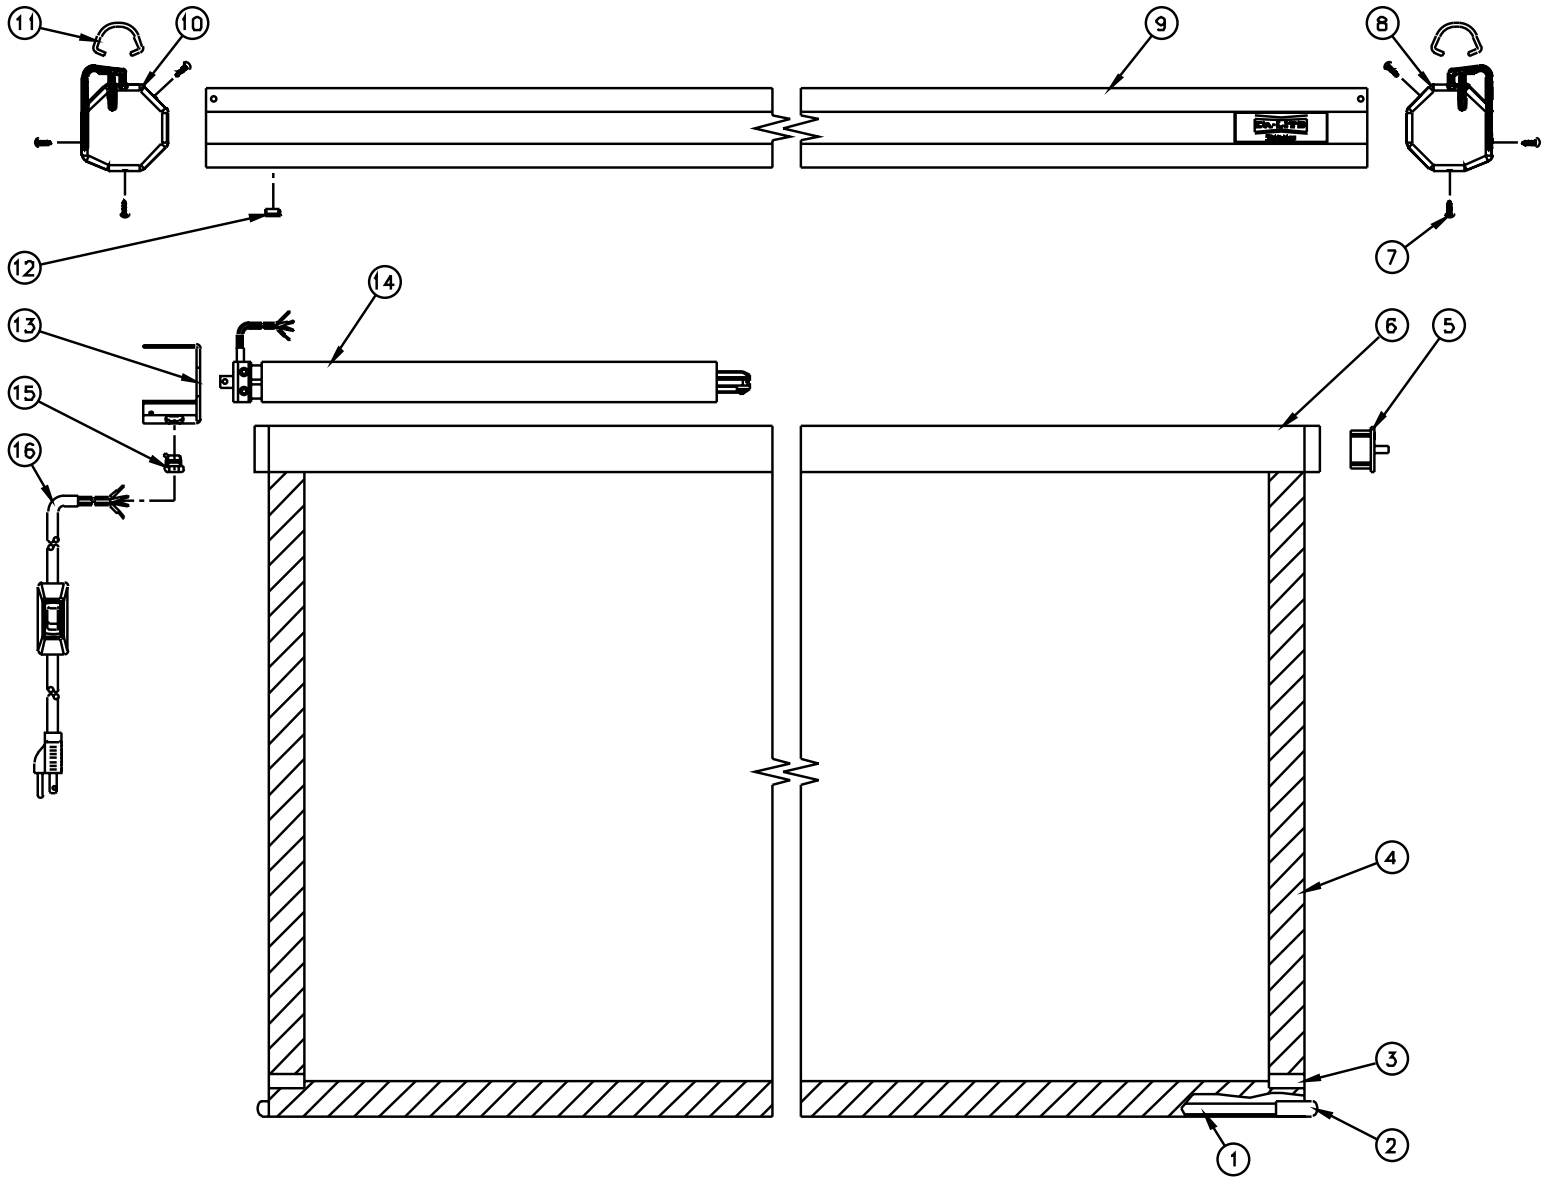

Slimline Electrol

Parts List

Diagram Number	Da-Lite Number	Description	Quantity Required	List Price Each
1	46339	Slat, 3/8" diam. for 60" and 72" diag. screens	1	$9.75
	46340	Slat, 3/8" diam. for 70" and 84" diag. screens	1	$10.30
	46341	Slat, 3/8" diam. for 100" diag. and 92" diag. screens	1	$10.85
2	46763	Slat cap, black	2	$0.32
3	83383	Tape for pocket, black	2	$0.64
	91876	Tape for pocket, black (not shown)	2	$0.64
4	93825	Fabric, Matte White 60" x 60"	1	$116.00
	93828	Fabric, Matte White 70" x 70"	1	$142.00
	93791	Fabric, Matte White 43" x 57" - 72" diag.	1	$116.00
	93794	Fabric, Matte White 50" x 67" - 84" diag.	1	$142.00
	93797	Fabric, Matte White 60" x 80" - 100" diag.	1	$213.00
	93802	Fabric, Matte White 45" x 80" - 92" diag.	1	$213.00
5	36507	Pin end plug for screens with 2.25" roller	1	$2.30
6	37177	2.25" diam. roller for 60" and 72" diag. screens	1	$61.20
	36501	2.25" diam. roller for 70" and 84" diag. screens	1	$67.60
	36502	2.25" diam. roller for 100" diag. and 92" diag. screens	1	$74.80
7	87387	Screw for end caps, white	6	$0.26
8	80740	Pin end cap with bracket, white	1	$6.40
9	37639WHITE	Case for 60" and 72" diag. screens	1	$29.50
	37640WHITE	Case for 70" and 84" diag. screens	1	$32.00
	37641WHITE	Case for 100" diag. and 92" diag. screens	1	$34.00
10	80743	Motor end cap with bracket, white	1	$6.40
11	81697	D-ring, white	2	$1.65
12	99027	White bushing	1	$0.18
13	93804WHITE	Roller bracket, motor end	1	$9.15
14	35101	Motor assy, 120v	1	$243.00
	32708	Motor assy, 240v	1	$243.00
15	97719	Strain relief, white	1	$0.44
16	35548	Cord set with switch (includes #13 and 15)	1	$65.80