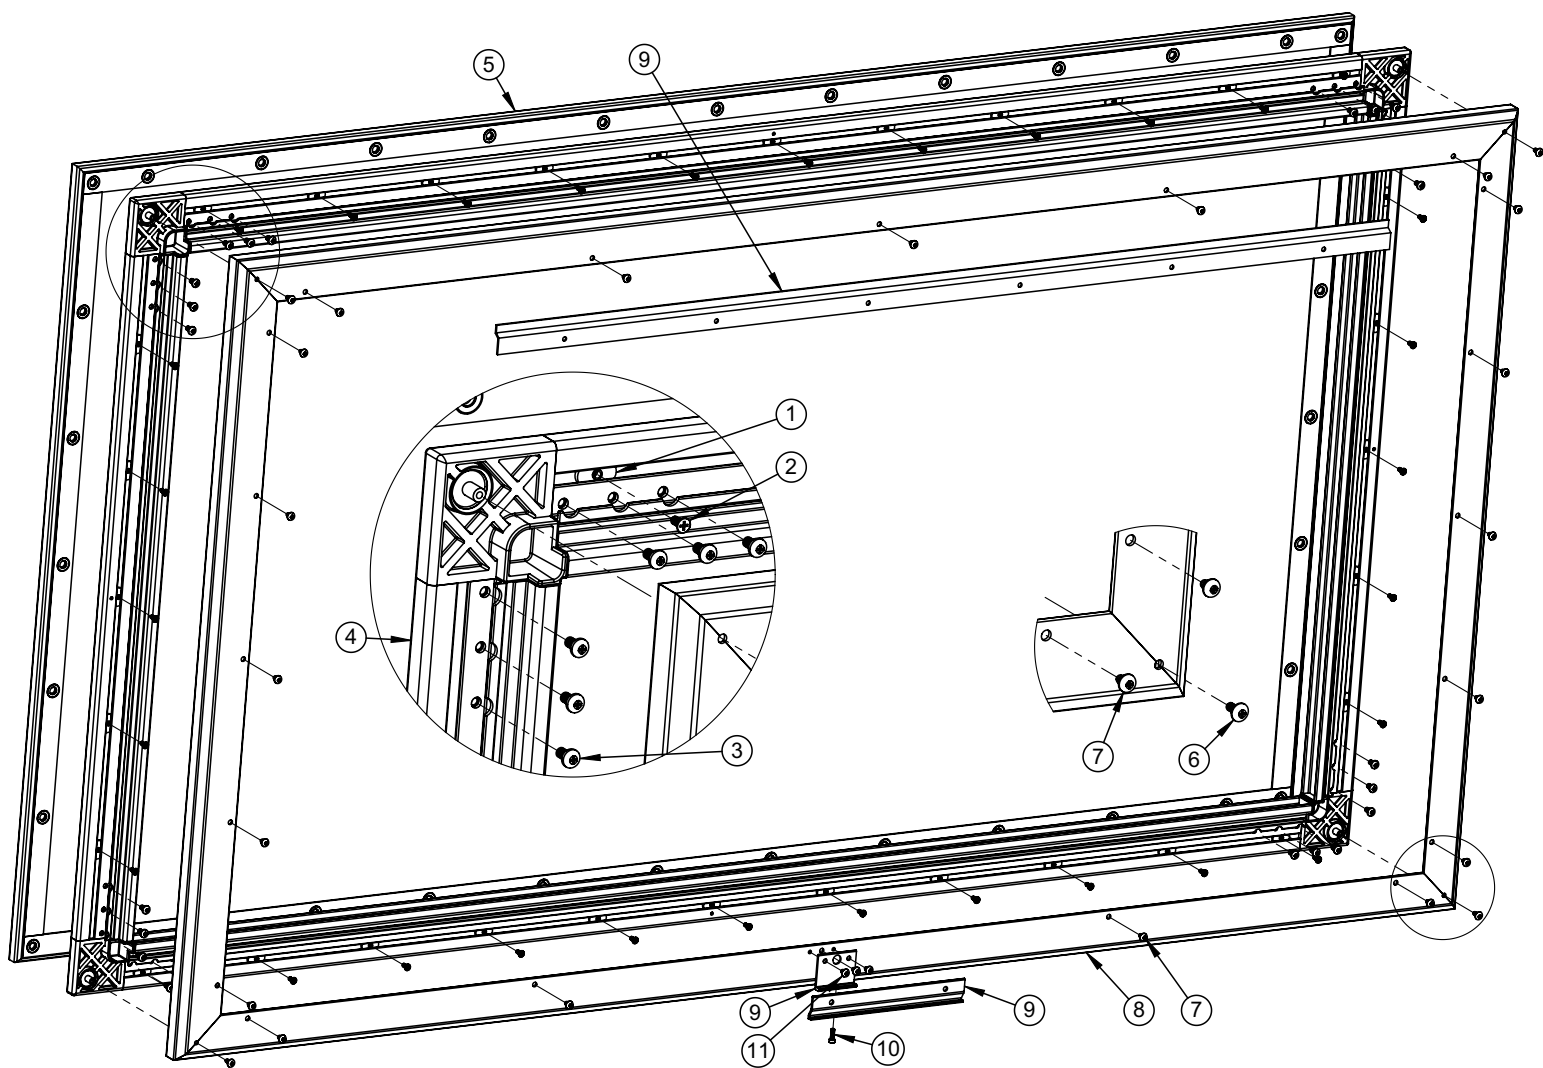

UTB Contour

Parts List