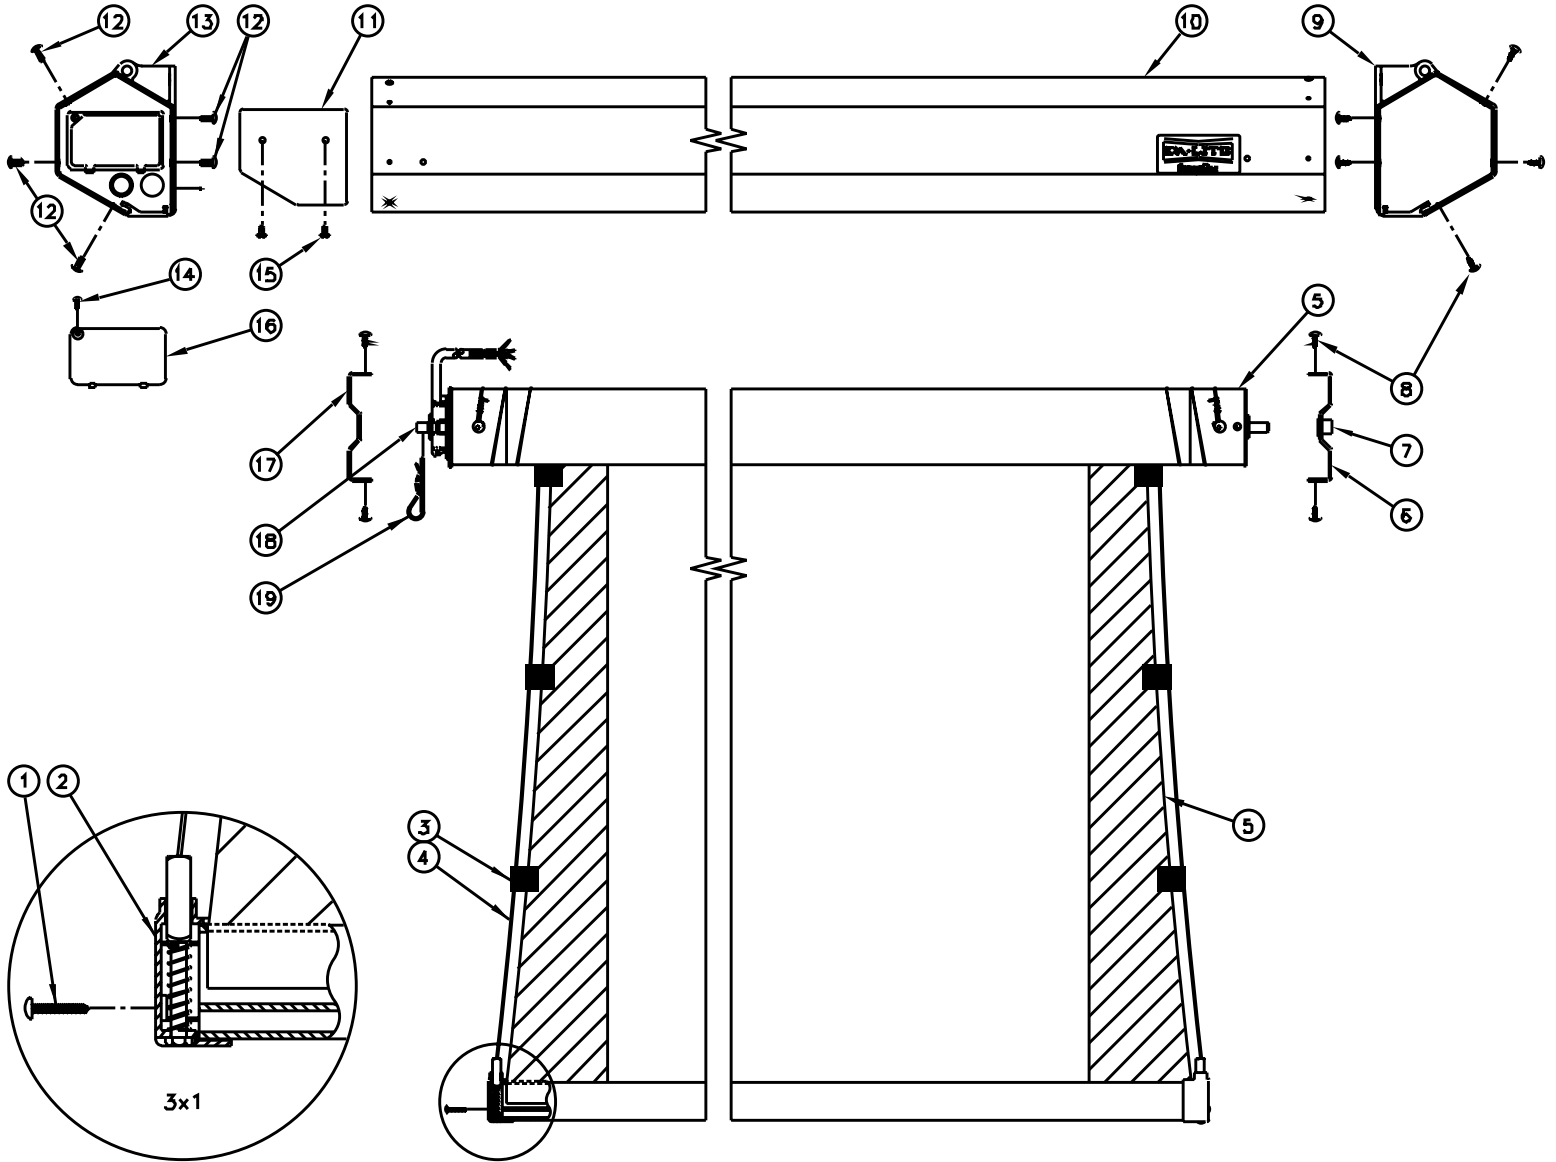

# Tensioned Cosmopolitan

Previously Named: Tensioned Cosmopolitan Electrol

Parts List

| Diagram Number | Da-Lite Number | Description   | Quantity Required | List Price Each |
|----------------|----------------|---|-------------------|-----------------|
| 1              | 44839          | Screw for slat cap assy.  | 4                 | \$0.27          |
| 2              | 92030          | Slat cap assy. (includes #1)  | 2                 | \$9.15          |
| 3              | 10685          | Tab   | 14-32             | \$0.37          |
| 4              | 75658          | Line, chalk and mason black (per foot). Figure one side at approximately height of fabric + 2' + any extra needed.                                  | Per size          | \$0.23          |
| 5              |                | Fabric and roller assemblies include #2, 3 and 4  |                   |                 |
|                |                | HDTV (16:9) Format  |                   |                 |
|                | 84695          | Fabric and roller assy., Da-Mat 45" x 80" - 92" diag.   | 1                 | \$1,291.00      |
|                | 86513          | Fabric and roller assy., Da-Tex 45" x 80" - 92" diag.   | 1                 | \$1,376.00      |
|                | 80314          | Fabric and roller assy., Da-Mat 52" x 92" - 106" diag.  | 1                 | \$1,431.00      |
|                | 86515          | Fabric and roller assy., Da-Tex 52" x 92" - 106" diag.  | 1                 | \$1,523.00      |
|                | 95088          | Fabric and roller assy., Da-Mat 54" x 96" - 110" diag.  | 1                 | \$1,571.00      |
|                | 95096          | Fabric and roller assy., Da-Tex 54" x 96" - 110" diag.  | 1                 | \$1,676.00      |
|                | 80317          | Fabric and roller assy., Da-Mat 58" x 104" - 119" diag.   | 1                 | \$1,752.00      |
|                | 86516          | Fabric and roller assy., Da-Tex 58" x 104" - 119" diag.   | 1                 | \$1,867.00      |
|                | 80320          | Fabric and roller assy., Da-Mat 65" x 116" - 133" diag.   | 1                 | \$1,986.00      |
|                | 86517          | Fabric and roller assy., Da-Tex 65" x 116" - 133" diag.   | 1                 | \$2,119.00      |
|                | 80323          | Fabric and roller assy., Da-Mat 78" x 139" - 159" diag.   | 1                 | \$2,089.00      |
|                | 86518          | Fabric and roller assy., Da-Tex 78" x 139" - 159" diag.   | 1                 | \$2,231.00      |
|                |                | Wide (16:10) Format   |                   |                 |
|                | 34873          | Fabric and roller assy., Da-Mat 50" x 80" - 94" diag.   | 1                 | \$1,291.00      |
|                | 34881          | Fabric and roller assy., Da-Tex 50" x 80" - 94" diag.   | 1                 | \$1,376.00      |
|                | 21106          | Fabric and roller assy., Da-Mat 57 1/2" x 92" - 109" diag.  | 1                 | \$1,431.00      |
|                | 21114          | Fabric and roller assy., Da-Tex 57 1/2" x 92" - 109" diag.  | 1                 | \$1,523.00      |
|                | 34883          | Fabric and roller assy., Da-Mat 60" x 96" - 113" diag.  | 1                 | \$1,571.00      |
|                | 34891          | Fabric and roller assy., Da-Tex 60" x 96" - 113" diag.  | 1                 | \$1,676.00      |
|                | 21717          | Fabric and roller assy., Da-Mat 65" x 104" - 123" diag.   | 1                 | \$1,752.00      |
|                | 21725          | Fabric and roller assy., Da-Tex 65" x 104" - 123" diag.   | 1                 | \$1,867.00      |
|                | 34893          | Fabric and roller assy., Da-Mat 69" x 110" - 130" diag.   | 1                 | \$1,868.00      |
|                | 34901          | Fabric and roller assy., Da-Tex 69" x 110" - 130" diag.   | 1                 | \$1,994.00      |
|                | 21116          | Fabric and roller assy., Da-Mat 72 1/2" x 116" - 137" diag.   | 1                 | \$1,986.00      |
|                | 21124          | Fabric and roller assy., Da-Tex 72 1/2" x 116" - 137" diag.   | 1                 | \$2,119.00      |
|                | 34903          | Fabric and roller assy., Da-Mat 87" x 139" - 164" diag.   | 1                 | \$2,089.00      |
|                | 34911          | Fabric and roller assy., Da-Tex 87" x 139" - 164" diag.   | 1                 | \$2,231.00      |
|                |                | Video (4:3) Format  |                   |                 |
|                | 80299          | Fabric and roller assy., Da-Mat 43" x 57" - 72" diag.   | 1                 | \$1,074.00      |
|                | 80302          | Fabric and roller assy., Da-Mat 50" x 67" - 84" diag.   | 1                 | \$1,180.00      |
|                | 80305          | Fabric and roller assy., Da-Mat 60" x 80" - 100" diag.  | 1                 | \$1,300.00      |
|                | 80308          | Fabric and roller assy., Da-Mat 69" x 92" - 120" diag.  | 1                 | \$1,439.00      |
|                | 80311          | Fabric and roller assy., Da-Mat 87" x 116" - 150" diag.   | 1                 | \$2,016.00      |
|                |                | For 180" and 200" diag. screens prior to 1/01/05, use part numbers below. After 1/01/05, see the Tensioned Cosmopolitan (Over 12' Wide) parts list. |                   |                 |
|                | 82700          | Fabric and roller assy., Da-Mat 108" x 144" - 180" diagonal   | 1                 | \$2,117.00      |
|                | 82703          | Fabric and roller assy., Da-Mat 120" x 160" - 200" diagonal   | 1                 | \$2,524.00      |
| 6              | 58390          | Roller bracket assy., pin end   | 1                 | \$9.15          |
| 7              | 46394          | Flanged bearing   | 1                 | \$0.53          |
| 8              | 25735          | Screw for end caps and mounting brackets  | 11                | \$0.27          |
| 9              | 37508          | Pin end cap   | 1                 | \$5.40          |