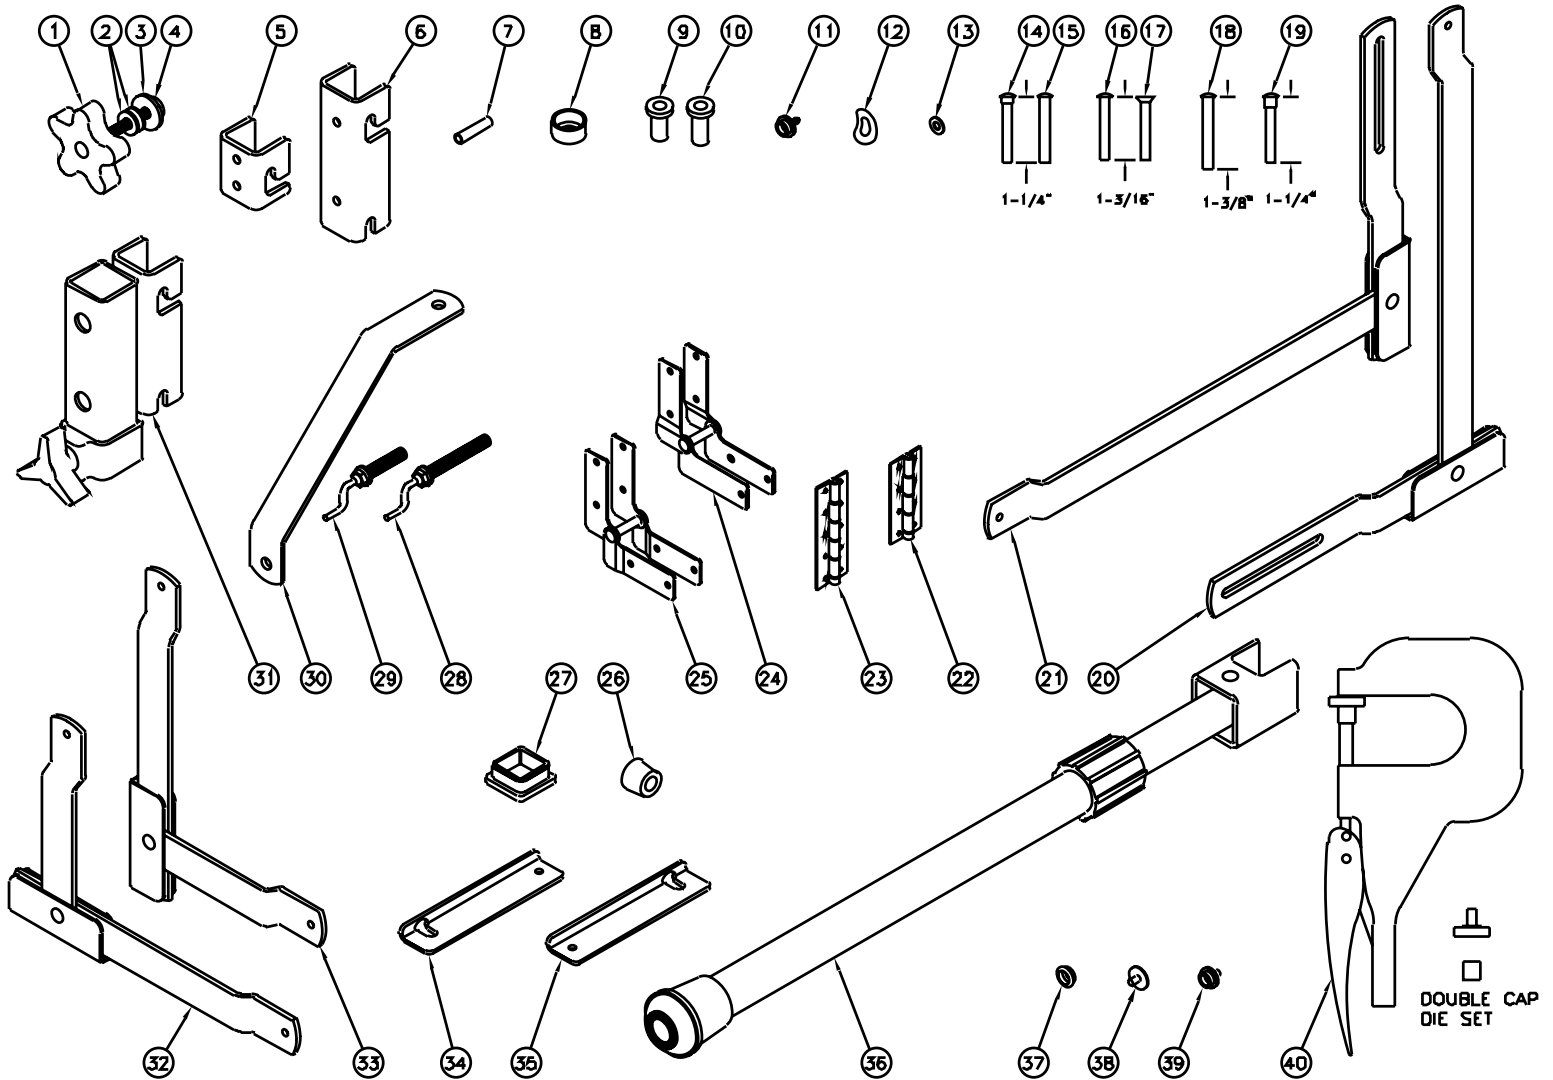

Fast-Fold Truss

Parts List

Diagram Number	Da-Lite Number	Description	Quantity Required	List Price Each
1	47274	Knob - used on T-Legs for tilt	8	$3.90
2	47352	Washer, flat .625OD x .265ID x .047T - used as a spacer on T-Legs	2	$0.35
3	44842	Washer, flat .921OD x .468ID x .062T - used as a spacer on T-Legs	1	$0.35
4	44831	Carriage bolt, 1/4 - 20 x 2.00" - used on T-legs for tilt	8	$0.35
5	47833	Short hanger for wing arms	2	$7.60
6	47816	Long hanger for valance bar, wing bar and skirt bar sliders	2	$12.55
7	47349	Spacer, .250OD x .20ID x 1" long - used to assemble hinges	1	$0.83
8	91019	Rivnut spacer - used between frame and legs	1	$2.80
9	78454	Rivnut, short steel 5/16 - 18 - used for A-T Legs and truss frames	6	$2.15
10	47473	Rivnut, steel 5/16 - 18 long - used to screw speedy cranks to frames	10	$2.80
11	47441	Snap stud - mounts to frame to snap fabric onto frame	varies	$0.59
12	44829	Washer, spring .563OD x .195ID x .008T - used in leg brace assembly, corner brace assembly, & latches	3	$0.23
13	47351	Washer, flat .437OD x .203ID x .031T - used in attaching latches to frame	2	$0.23
14	47350	Rivet, shoulder .184 x 1.25" long - mounts to frame to hook latch	1	$0.35
15	44828	Rivet, .187 x 1.22" long - used to mount hinge to frame	2	$0.26
16	44850	Rivet, round .187 x 1.187" long - used to mount truss hinge to frame	3	$0.26
17	44849	Rivet, flat .187 x 1.187" long - used to mount truss hinge to frame	2	$0.35
18	44830	Rivet, .187 x 1.375" long - used to assemble hinges (#24 & 25)	1	$0.26
19	47472	1 - 1/4" shoulder rivet - mounts to frame for drape hardware	4	$0.53
20	58648	Left leg brace assembly for T-Legs	2	$16.85
21	58644	Right leg brace assembly for T-Legs	2	$16.85
22	47262	Piano hinge, 4 - 3/8" long for truss "L" sections	varies	$18.00
23	47778	Piano hinge, 5 - 3/4" long for truss frames and truss legs	varies	$11.25
24	58642	Left hinge assembly for all standard frames	5	$5.60
25	58641	Right hinge assembly for all standard frames	5	$5.60
26	47353	Rubber foot for legs and dress up kit hardware	2-6	$0.47
27	47354	Plastic plugs for legs	1-3	$0.44
28	40902	Long speedy crank for T and A-T Legs and back brace for truss	3	$7.50
29	58656	Short speedy crank for "L" sections	varies	$7.50
30	47802	Truss frame brace-used on 25' or longer truss to attach "L" sections	10	$12.55
31	----	Skirt bar slider for adjustable skirt bar only - No longer available, discontinued	2	----
32	58659	Right corner brace assembly for frame corners, truss legs and A-T Legs	2	$14.90
33	58660	Left corner brace assembly for frame corners, truss legs and A-T Legs	2	$14.90
34	47358	Right latch used on frames on bottom and right	5	$3.00
35	47361	Left latch used on frames on top and left	5	$3.00
36	----	Skirt bar steadyrest assembly - No longer available, discontinued	1	----
37	47489	Light socket for all fabric snaps except corners	varies	$0.37
	47490	Heavy socket for dress up kits and corners, black	varies	$0.37
38	47491	Black cap - used on three sides of fabrics and dress up kits	varies	$0.37
39	47492	Double cap - used at the bottom of all fabrics	varies	$0.37
40	76781	Snap tool - used to replace both types of snaps	1	$287.00