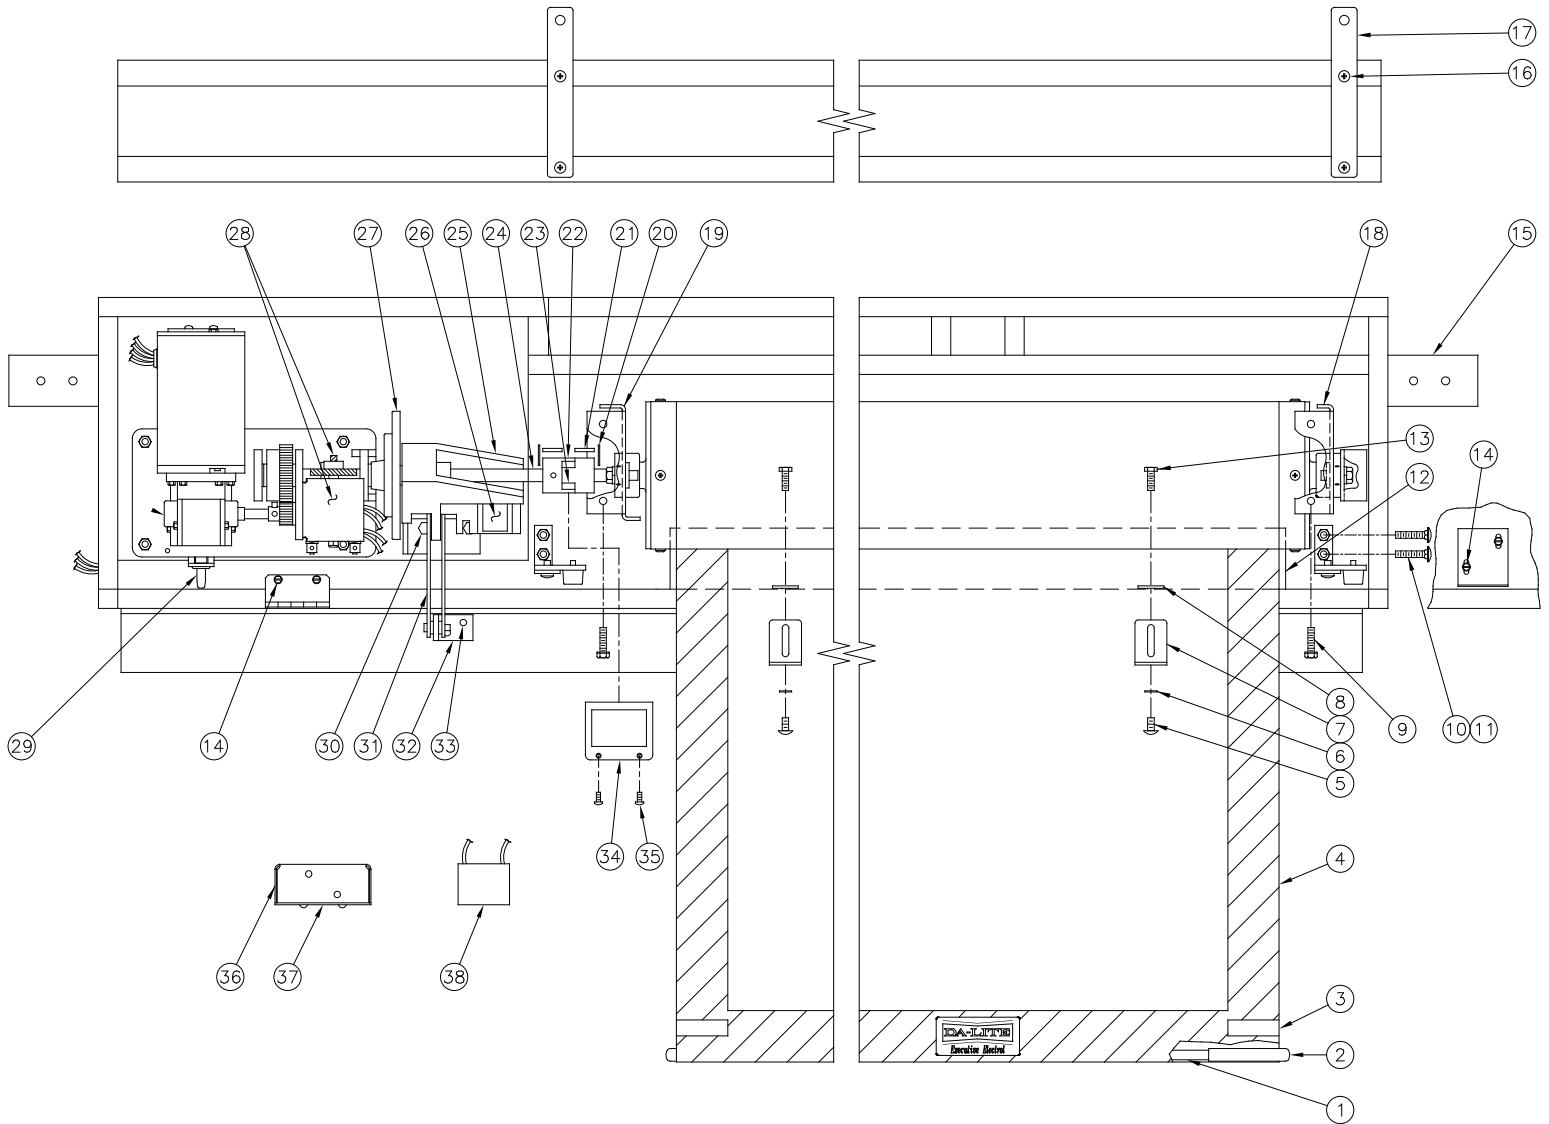

Executive Electrol (Discontinued)

Parts List

The Executive was discontinued on August 1, 2016. The following parts will be offered for a limited period of time. Parts subject to availability.

Diagram Number	Da-Lite Number	Description	Quantity Required	List Price Each	
1	46339	Slat, 3/8" diam. for 60" screens	1	$9.75	
	46340	Slat, 3/8" diam. for 70" screens	1	$10.30	
	46341	Slat, 3/8" diam. for 84" screens	1	$10.85	
	46342	Slat, 3/8" diam. for 8' screens	1	$12.15	
	46343	Slat, 3/8" diam. for 9' screens	1	$13.20	
	46344	Slat, 3/8" diam. for 10' screens	1	$14.65	
	46345	Slat, 3/8" diam. for 12' screens	1	$17.55	
	46346	Slat, 3/8" diam. for 14' screens	1	$26.60	
	46347	Slat, 3/8" diam. for 16' screens	1	$29.80	
	2	46763	Slat cap, black	2	$0.32