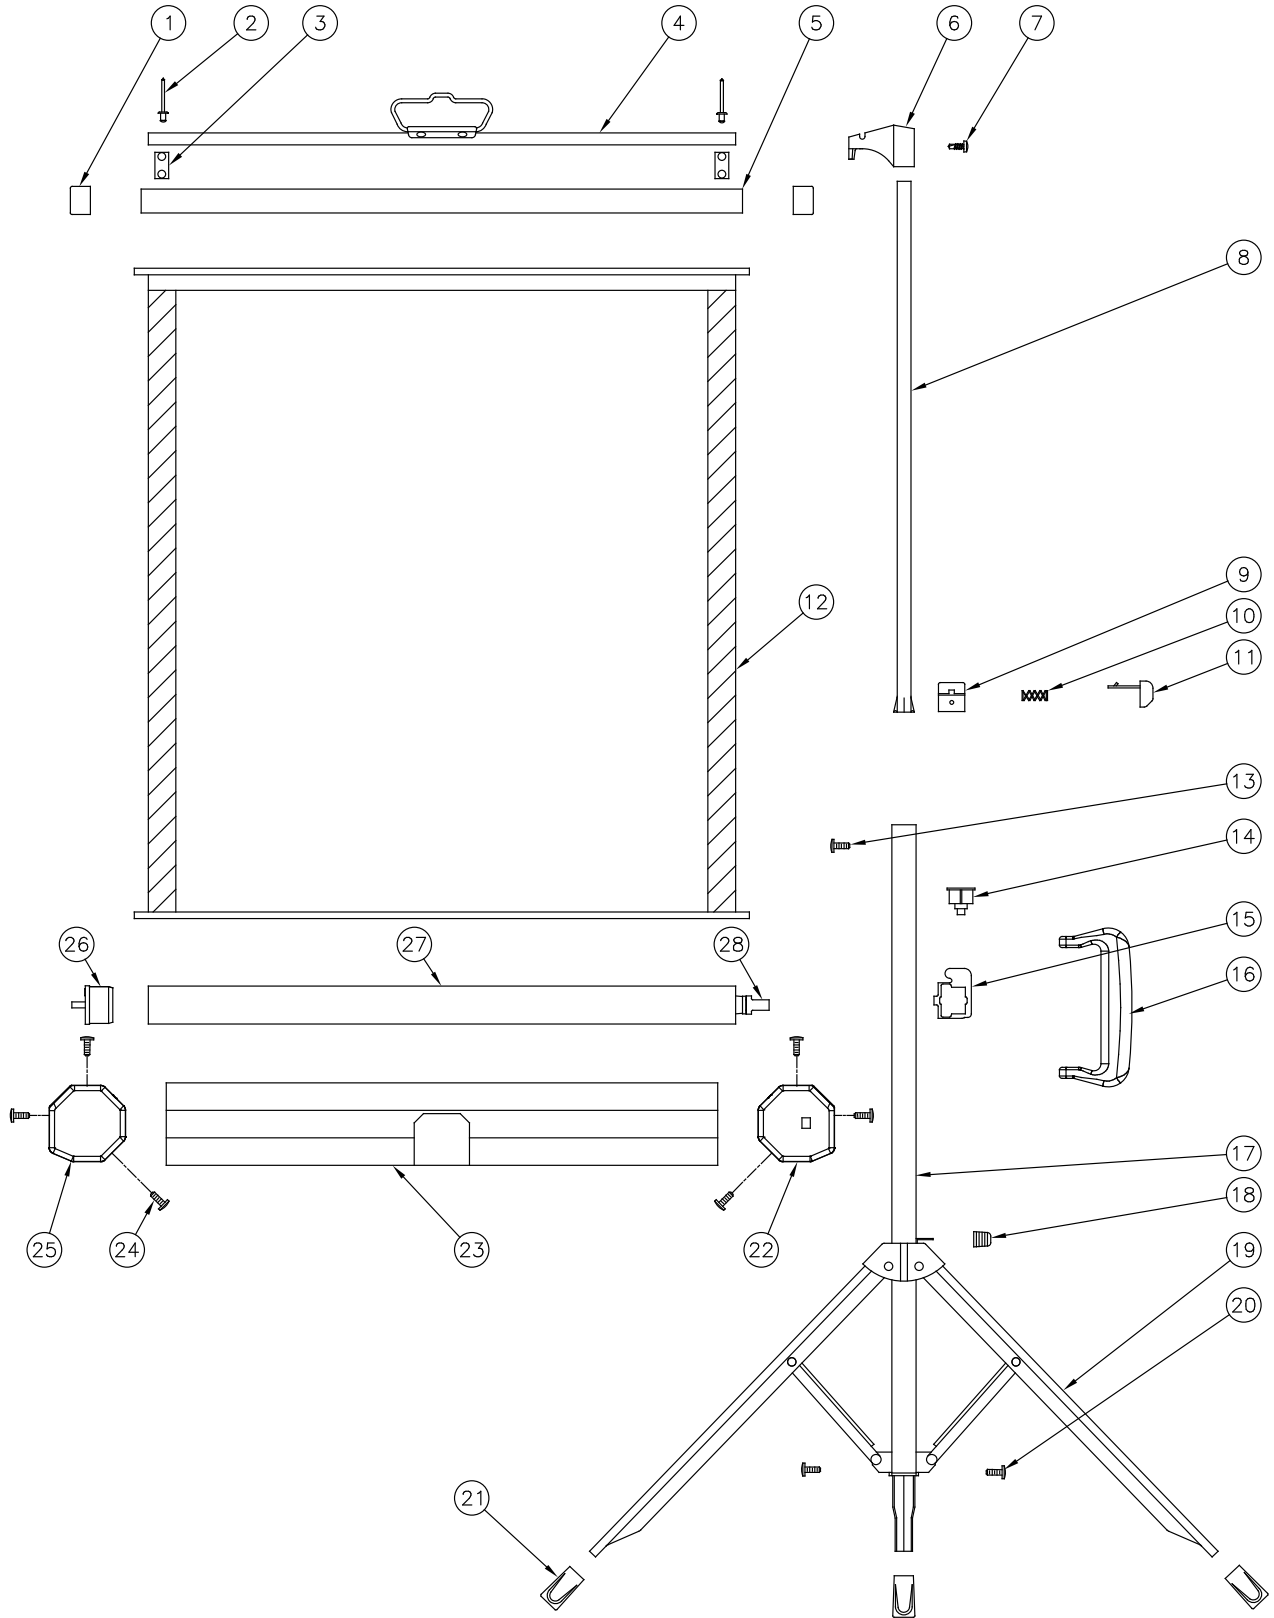

Versatol (Discontinued)

Parts List

The Versatol was discontinued on December 31, 2019. The following parts will be offered for a limited period of time. Parts subject to availability.

Diagram Number	Da-Lite Number	Description	Quantity Required	List Price Each
1	85875	Outer slat cap, black	2	$0.56
2	44876	Pop Rivet for saddle and slat assy. for 60", 70" and 84" screens	4	$0.45
3	45710	Spacer for saddle and slat assy. for 60", 70" and 84" screens	2	$2.00
4	----	Saddle assy. - No longer available	1	----
5	74872	Slat for 60" screens, black	1	$6.95
	74876	Slat for 70" screens, black	1	$7.60
	74879	Slat for 84" screens, black	1	$8.80
		For complete saddle and slat assy., order as follows: (includes #2, 3, 4 and 5)		
6	----	Gooseneck, black - No longer available	1	----
7	52703	Screw for gooseneck	1	$0.09
8	----	Extension tube assy. / Extension tube and Keystone Eliminator Assy. - No longer available	1	----
9	45353	Top cap	1	$1.50
10	45404	Spring for red push button	1	$0.41
11	58237	Red push button and slide lock	1	$4.60
12		Screen surface		
		Video (4:3) Format		
	75882	Fabric, Matte White 43" x 57" - 72" diag.	1	$116.00
	75886	Fabric, Matte White 50" x 67" - 84" diag.	1	$142.00
	86257	Fabric, Matte White 60" x 80" - 100" diag.	1	$213.00
		Square Format		
	70866	Fabric, Matte White 60" x 60"	1	$116.00
	70867	Fabric, Matte White 70" x 70"	1	$142.00
	57961	Fabric, Matte White 84" x 84"	1	$230.00
13	44703	Screw for top cap	1	$0.50
14	57923	Spring button assy.	1	$3.30
15	----	Trigger - No longer available	1	----
16	----	Black plastic handle - No longer available	1	----
17	----	Bottom tube - No longer available	1	----
18	----	Red push button - No longer available	1	----
19	83063	Tripod assy. for 60", 70", and 84" screens, black	1	$27.40
20	44785	Screw for bottom tube	2	$0.16
21	46928	Leg shoe, black	3	$0.70
22	80285	Spring end cap, black plastic	1	$4.60
23	----	Case and centerband - No longer available	1	----
24	73388	Screw for end caps, black	6	$0.23
25	----	Pin end cap, black plastic - No longer available	1	----
26	80762	Roller plug for 1 3/8" roller	1	$1.75
27	45313	1 3/8" diam. roller for 60" screens	1	$8.60
	45317	1 3/8" diam. roller for 70" screens	1	$9.40
	----	1 3/8" diam. roller for 84" screens - No longer available	1	----
28	57864	Spring assy. for 1 3/8" roller	1	$13.80
		For complete roller assy., order as follows: (includes #27-29)		
	57766	Camlock roller assy. for 60" screens	1	$22.05
	57767	Camlock roller assy. for 70" screens	1	$23.70
	57813	Camlock roller assy. for 84" screens	1	$26.50
	----	Packing for screens - No longer available	1	----