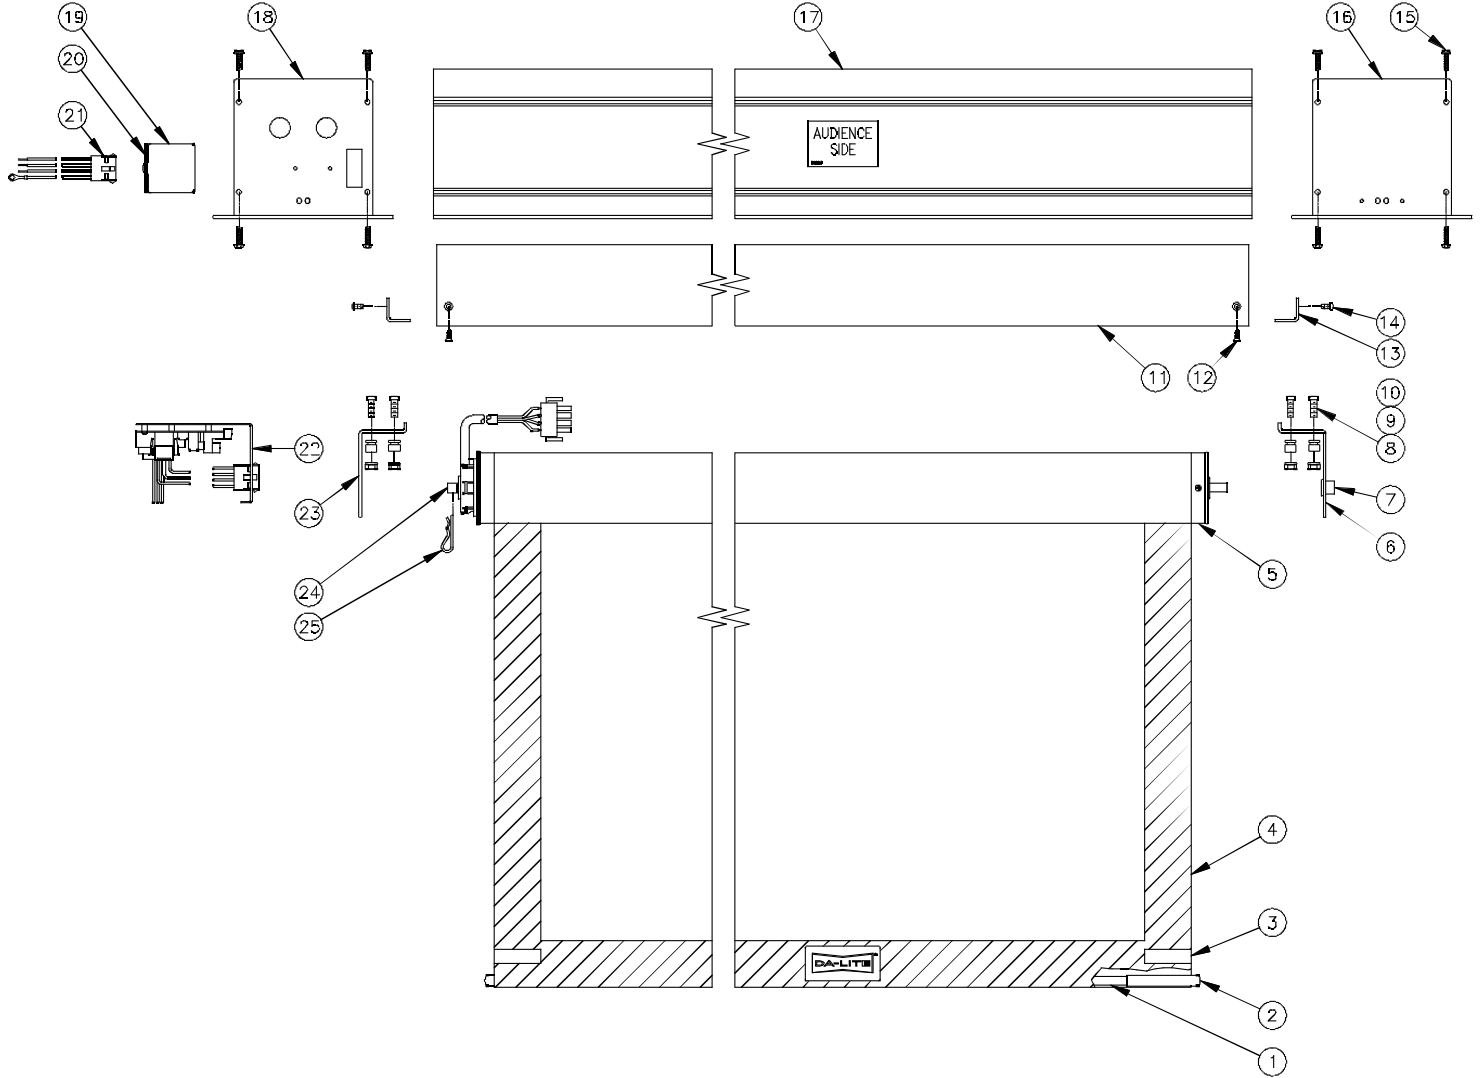

Advantage

Previously Named: Advantage Electrol

Parts List