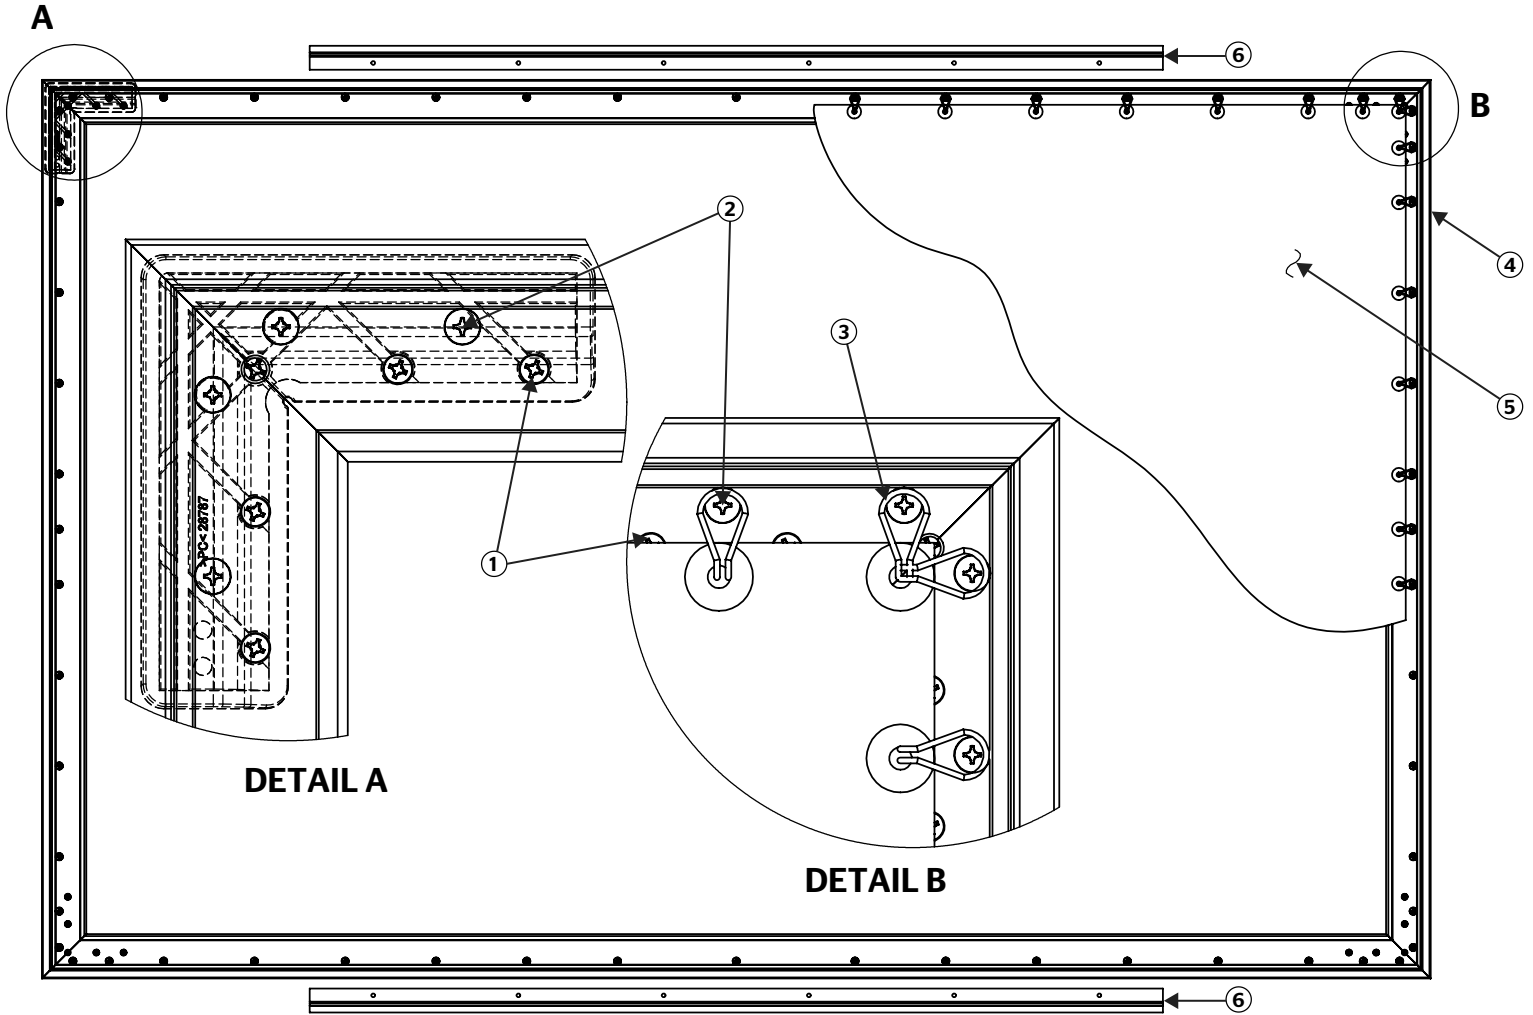

SECTION A-A 3x1

SECTION B-B 3x1

SECTION C-C 2x1

| Diagram Number | Da-Lite Number | Description  | Quantity Required | List Price Each |
|----------------|----------------|--|-------------------|-----------------|
| 1              | 78103          | Microswitch assy., 120v 15, 19 and 19L AND 230V 10M and 15M        | 1                 | \$50.60         |
|                | 30562          | Microswitch assy., 240v for Euro Da-Lift 15, 19 and 19L            | 1                 | \$50.60         |
| 2              | 78102          | Cover, junction box plain  | 1                 | \$2.90          |
| 3              | 46430          | Junction box   | 2                 | \$6.95          |
| 4              | 54520          | Connector, cable 3/8"  | 2                 | \$1.27          |
| 5              | 50450          | Receptacle, duplex-black   | 1                 | \$19.95         |
| 6              | 78101          | Cover, duplex-receptacle   | 1                 | \$2.30          |
| 7              | 83704          | Connector, EMT 1/2"  | 2                 | \$1.50          |
| 8              | 82736          | Motor, 120v for Da-Lift 15 (after April, 1998), Da-Lift 19 and 19L | 1                 | \$1,034.00      |
|                | 82738          | Motor, 240v Da-Lift 15, 19 and 19L                                 | 1                 | \$1,034.00      |
| 9              | 78096          | Motor bracket for Da-Lift 15, 19 and 19L                           | 1                 | \$15.10         |
|                | 78174          | Angles and bar for Da-Lift 15                                      | 2                 | \$168.00        |
|                | 78175          | Angles and bar for Da-Lift 19                                      | 2                 | \$173.00        |
|                | 78176          | Angles and bar for Da-Lift 19L                                     | 2                 | \$174.00        |
| 11             | 80575          | Wall switch, 120v white (not shown)                                | 1                 | \$77.00         |
|                | 40961          | Wall switch, 120v ivory (not shown)                                | 1                 | \$77.00         |
|                | 11147          | Wall switch, 240v white double push putton (not shown)             | 1                 | \$77.00         |
|                | 38463E         | Wall switch, 240v white rocker (not shown)                         | 1                 | \$77.00         |