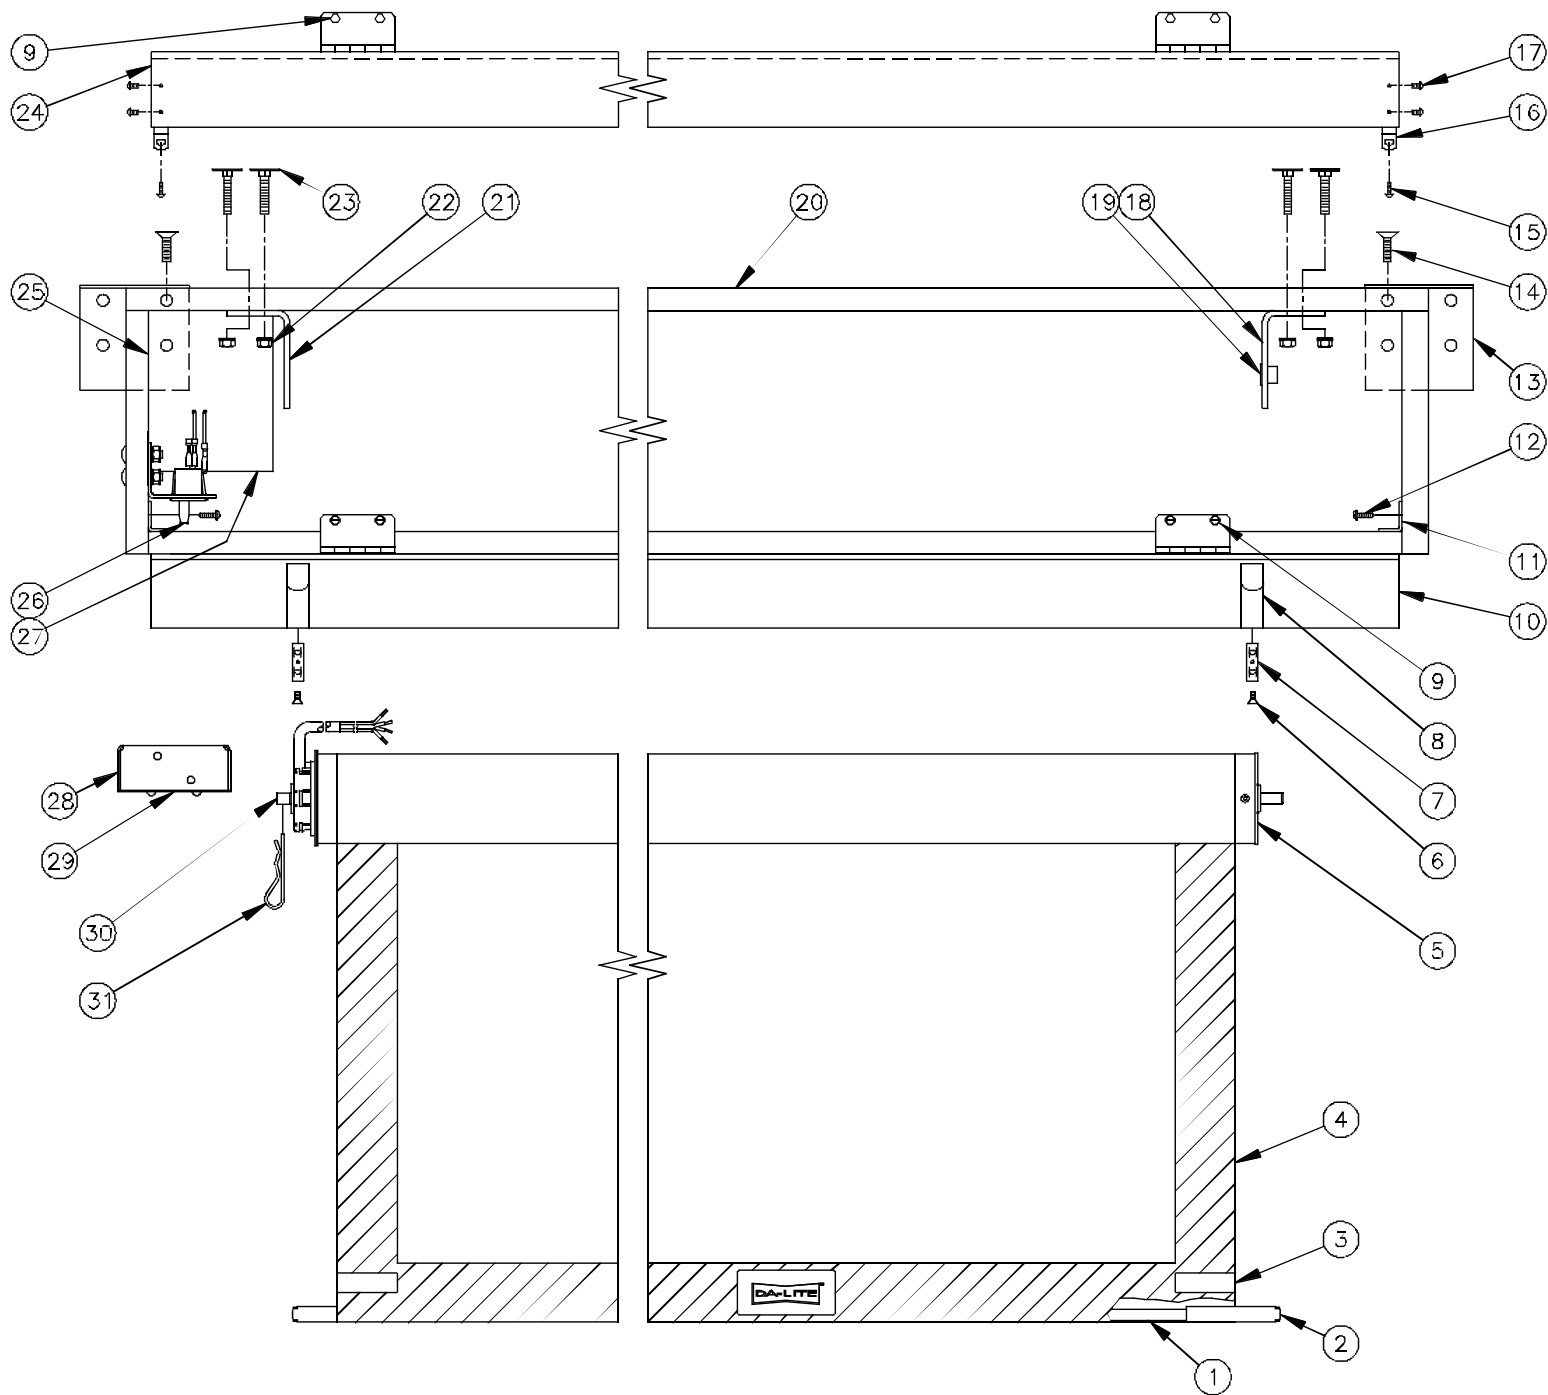

Boardroom Electrol (Discontinued)

Parts List

The Boardroom was discontinued on December 31, 2018. The following parts will be offered for a limited period of time. Parts subject to availability.