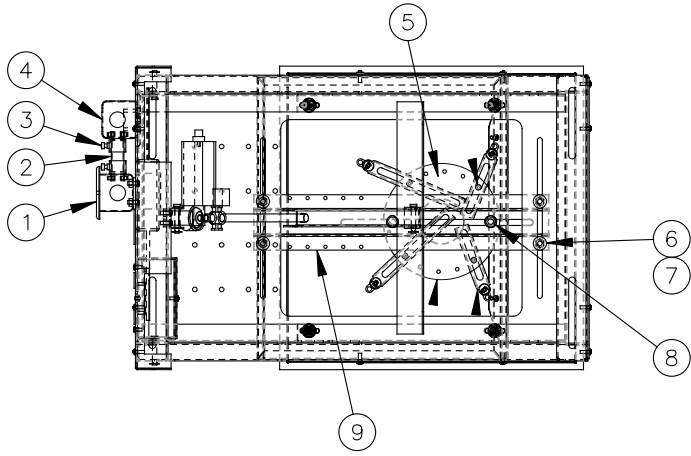

Da-Lift Pivot

Parts List

Diagram Number	Da-Lite Number	Description	Quantity Required	List Price Each
1	78102	Cover, junction box plain	1	$2.90
2	6438-01.75	EMT, 1/2" x 1-3/4" long	1	$3.50
3	83704	Connector, EMT 1/2"	2	$1.50
4	46430	Junction box	2	$6.95
5	9200-003766-012	Universal projector mount assembly	1	$132.00
6	80874	Nut to attach projector mount channel to pivot frame assy.	4	$0.32
	80874	Nut to attach ceiling tile holder to pivot frame assy.	8	$0.32
7	8778	Washer to attach projector mount channel to pivot frame assy.	4	$0.07
	8778	Washer to attach ceiling tile holder to pivot frame assy.	8	$0.07
8	6703	Nut to attach projector mount channel to leg and disk assy.	2	$0.23
9	8164WHT	Channel, projector mount for 26P lift	1	$101.00
	8191WHT	Channel, projector mount for 33P lift	1	$119.00
10	83658	Screw to attach plenum cover to support frame assy.	6	$0.13
	83658	Screw to attach end plate to support frame assy.	6	$0.13
	83658	Screw to attach ceiling tile holder cap to ceiling tile holder	2	$0.13
11	8172WHT	Plenum cover and bracket assy. for 26P lift	1	$149.00
	8173WHT	Plenum cover and bracket assy. for 33P lift	1	$176.00
12	8151WHT	Bracket, actuator base mount	1	$33.80
13	5990	Nut to attach actuator bracket to support frame assy.	2	$0.12
	5990	Nut to attach junction box to support frame assy.	2	$0.12
14	8264	Screw to attach actuator bracket to support frame assy.	2	$0.20
	8264	Screw to attach ceiling tile trim to support frame assy.	4	$0.20
	8264	Screw to attach junction box to support frame assy.	2	$0.20
15	8190	Actuator, 12VDC 6-13/32" for 26P lift	1	$449.00
	8194	Actuator, 12VDC 7-37/64" for 33P lift	1	$449.00
16	8163WHT	Channel, actuator link for 26P lift	1	$47.60
	8193WHT	Channel, actuator link for 33P lift	1	$44.90
17	8189	Pin, 1/4" X 1-1/2"	4	$7.50
18	8165WHT	End plate for 26P lift	1	$15.00
	8166WHT	End plate for 33P lift	1	$35.00
19	8183WHT	Ceiling tile trim for 26P lift	1	$184.00
	8184WHT	Ceiling tile trim for 33P lift	1	$224.00
20	8152WHT	Pivot frame assy. for 26P lift	1	$874.00
	8153WHT	Pivot frame assy. for 33P lift	1	$889.00
21	8187WHT	Ceiling tile holder cap for 26P lift	1	$40.60
	8188WHT	Ceiling tile holder cap for 33P lift	1	$40.60
22	8185WHT	Ceiling tile holder for 26P lift	1	$295.00
	8186WHT	Ceiling tile holder for 33P lift	1	$384.00
23	8143WHT	Support frame assy. for 26P lift	1	$516.00
	8145WHT	Support frame assy. for 33P lift	1	$1513.00
24	54520	Connector, cable 3/8"	1	$1.27
25	6789	Power supply, 120VAC to 12VDC	1	$449.00
26	50450	Receptacle, duplex-black for 120v	1	$19.95
27	78101	Cover, duplex-receptacle	1	$2.30
	8192	Cable strap, reusable 7" (not shown)	6	$4.00