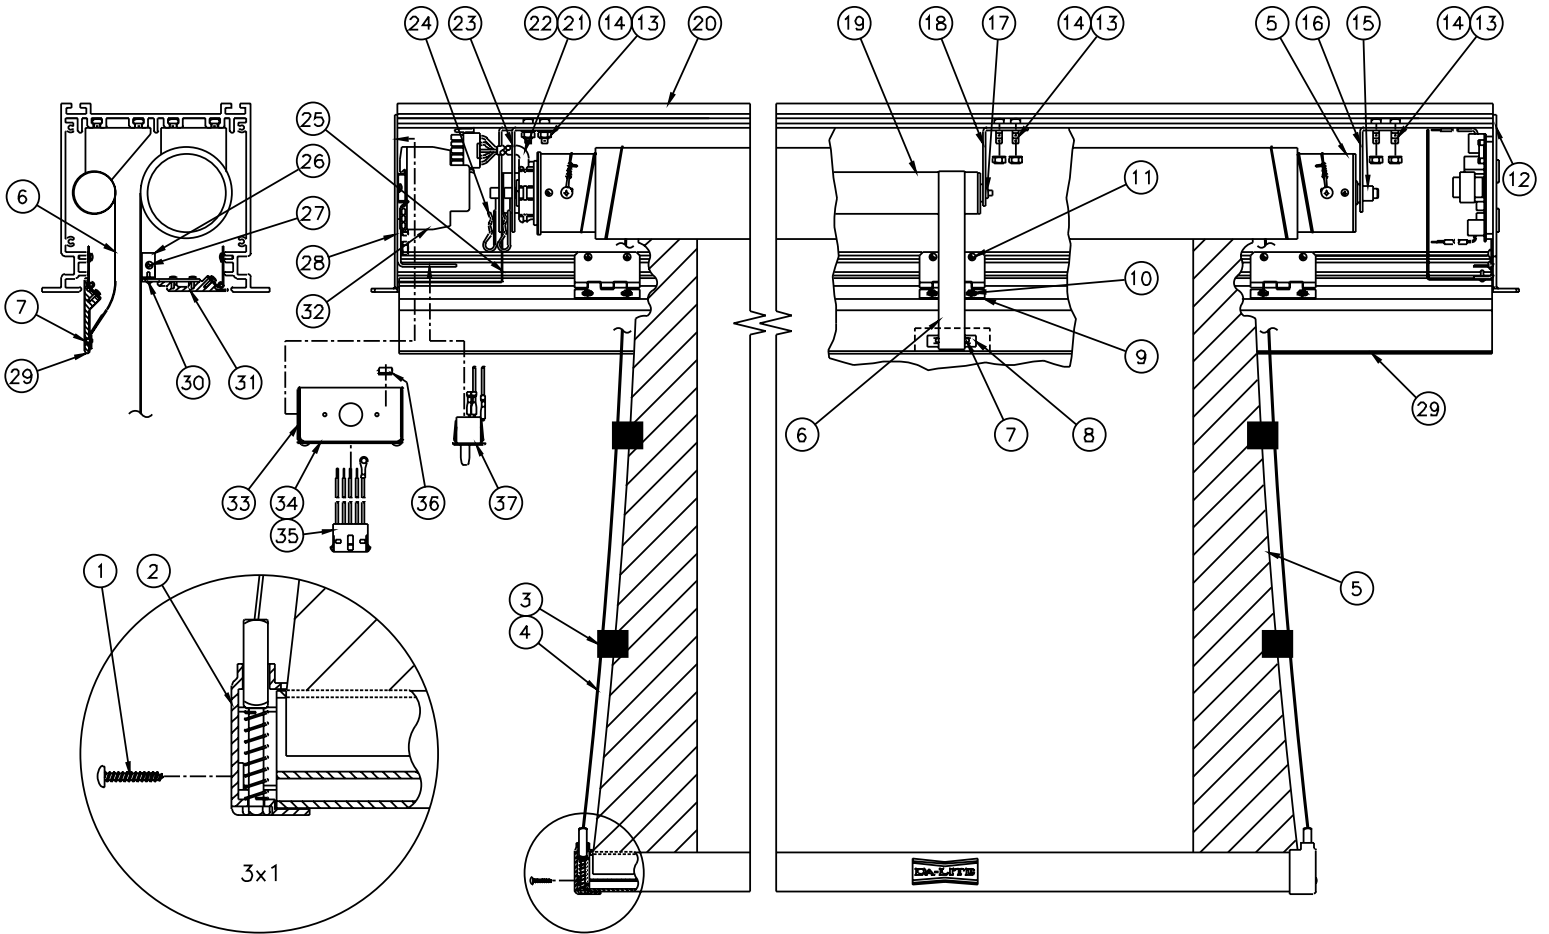

Tensioned Advantage (with Closure Door)

Previously Named: Tensioned Advantage Deluxe Electrol

Parts List

Diagram Number	Da-Lite Number	Description	Quantity Required	List Price Each
1	44839	Screw for slat cap assy.	4	$0.27
2	92030	Slat cap assy. (includes #1)	2	$9.15
3	10685	Tab	14-40	$0.37
4	75658	Line, chalk and mason black (per foot). Figure one side at approximately height of fabric + 2' + any extra needed.	Per size	$0.23
5		Fabric and roller assemblies include #2, 3 and 4. Add an "M" to the fabric and roller part number for screens with built in SCB-200		
		HDTV (16:9) Format		
	11634	Fabric and roller assy, Parallax Pure 0.8 45" x 80" - 92" diag.	1	$2,510.00
	12748	Fabric and roller assy, Parallax Stratos 1.0 45" x 80" - 92" diag.	1	$1,633.00
	22312	Fabric and roller assy, HD Progressive 0.6 45" x 80" - 92" diag.	1	$1,555.00
	22313	Fabric and roller assy, HD Progressive 0.9 45" x 80" - 92" diag.	1	$1,555.00
	22314	Fabric and roller assy, HD Progressive 1.1 45" x 80" - 92" diag.	1	$1,555.00
	70887	Fabric and roller assy, HD Progressive 1.1 Perf 45" x 80" - 92" diag.	1	$2,221.00
	90401	Fabric and roller assy, HD Progressive 1.1 Contrast 45" x 80" - 92" diag.	1	$1,555.00
	29177	Fabric and roller assy, HD Progressive 1.3 45" x 80" - 92" diag.	1	$1,555.00
	86514	Fabric and roller assy, HD Progressive ReView 0.9 45" x 80" - 92" diag.	1	$1,555.00
	84695	Fabric and roller assy, Da-Mat 45" x 80" - 92" diag.	1	$1,291.00
	86513	Fabric and roller assy, Da-Tex 45" x 80" - 92" diag.	1	$1,376.00