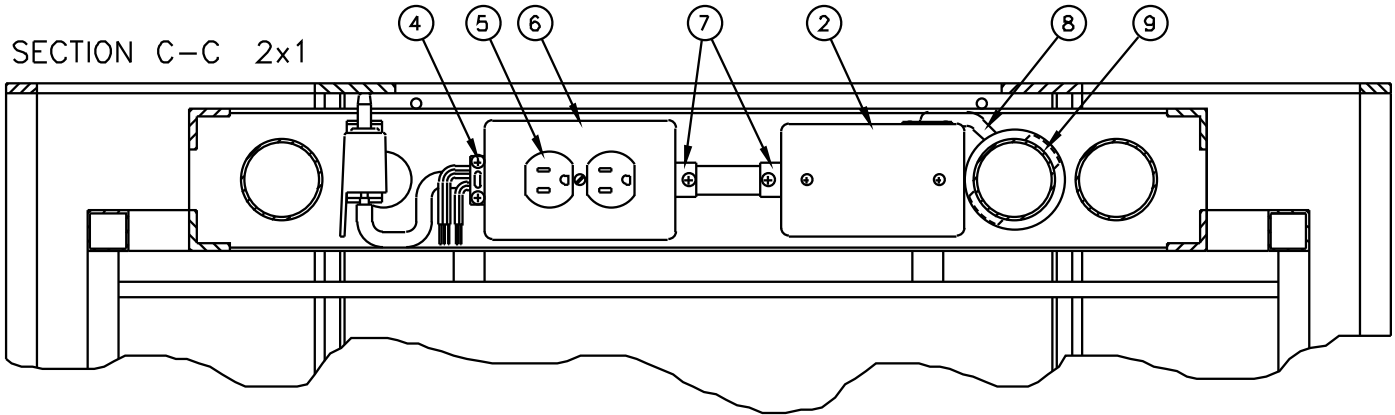

SECTION C-C 2x1