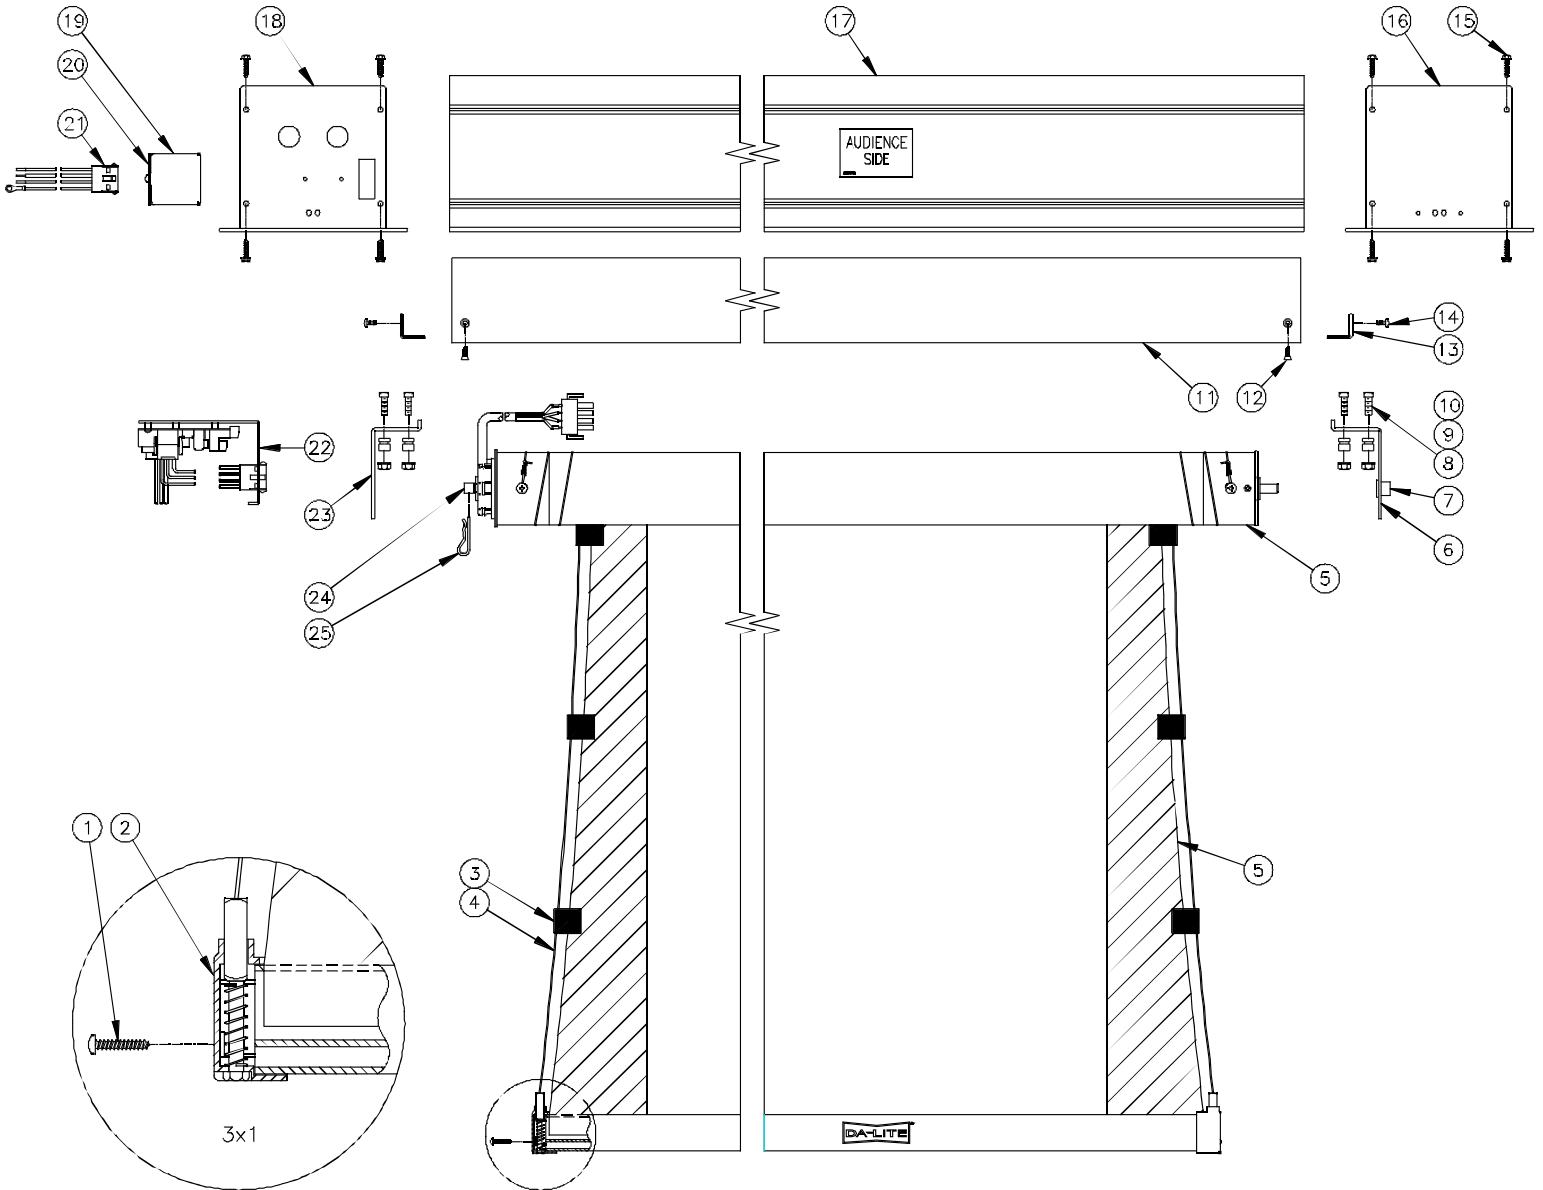

Tensioned Advantage

Previously Named: Tensioned Advantage Electrol

Parts List