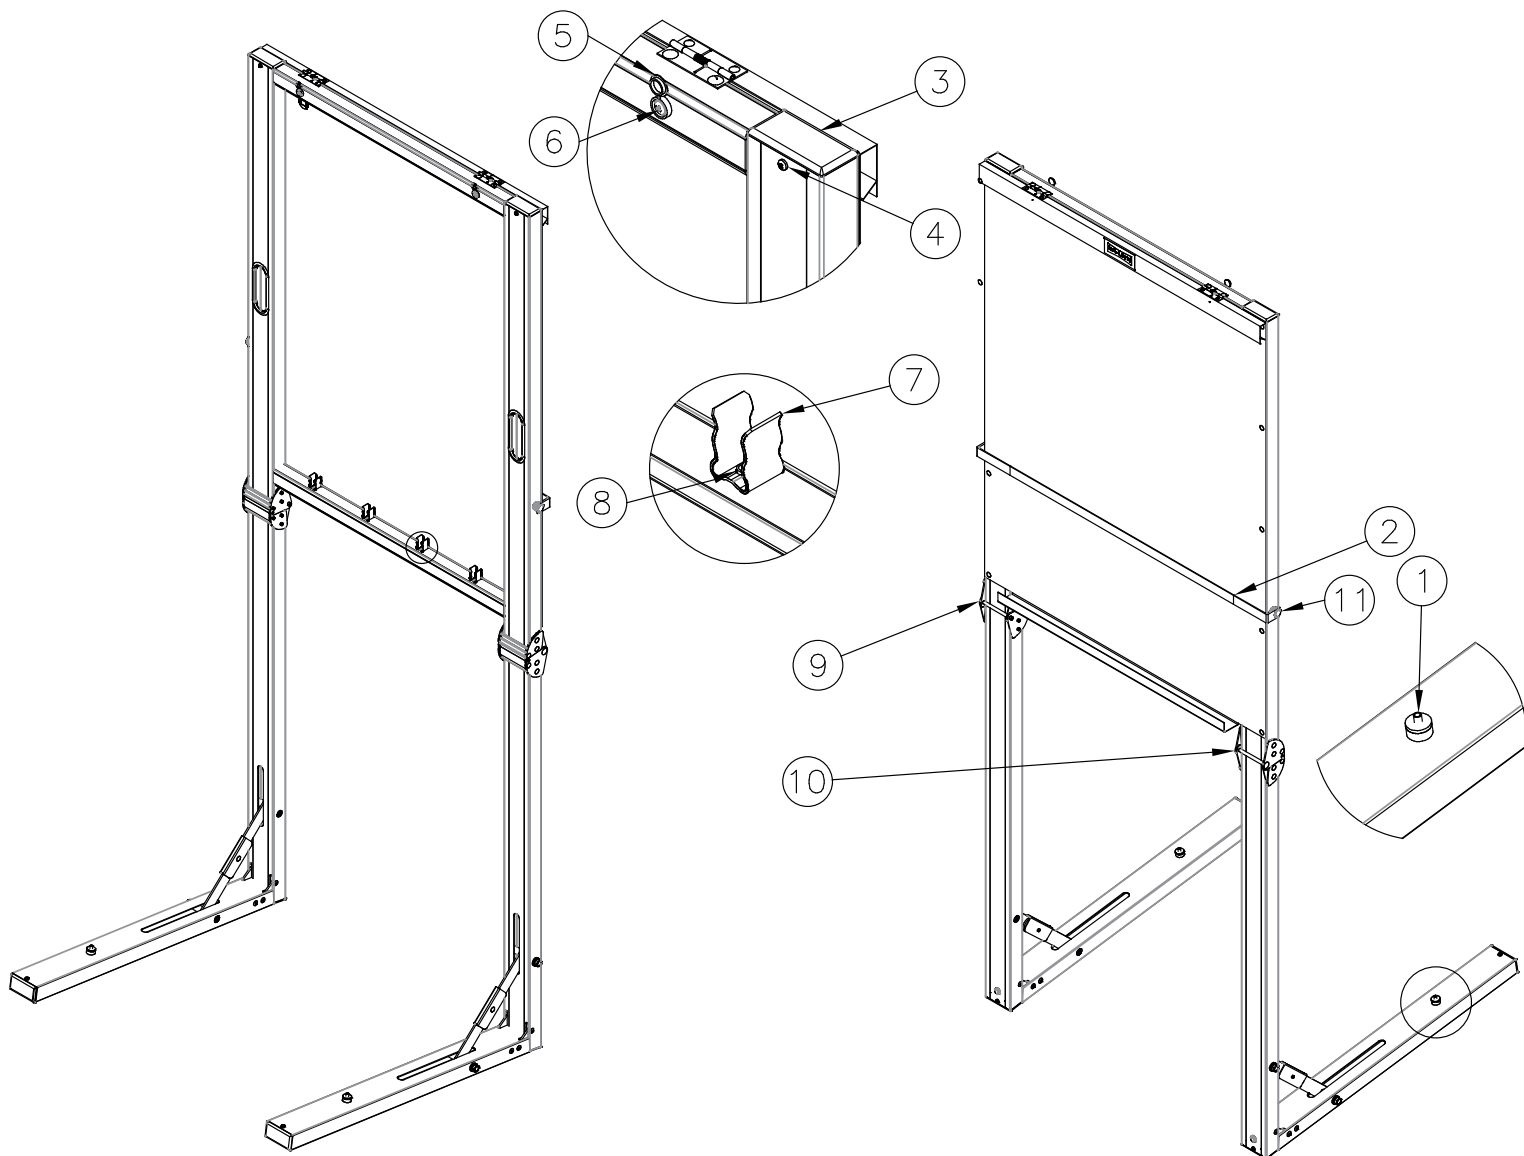

Folding Designer Easels

Parts List

Diagram Number	Da-Lite Number	Description	Quantity Required	List Price Each
1	28791	Magnetic Leg Assy Retro Kit (December 2015 and after)	2	$2760
	47441	Snap stud (before December 2015)	2	$0.59
2	59059	Paper pad strap assembly	1	$1015
3	91775	Plug, black plastic 1.25" x 2.50"	6	$1.14
4	52703	Screw,#6 black for black easel	10	$0.09
5	23232	Cover, Hinged #8-10 Screw HD Black	2	$0.27
6	33633	Screw, Mach 10-32x1.75 PN PH HD Zinc PTC	2	$1.70
7	51497	Fuse clip	4	$1.35
8	76291	Screw, #10 x .375	4	$0.27
9	99148K	Left latch assembly, black for black easel	1	$43.40
10	99150K	Right latch assembly, black for black easel	1	$43.40
11	47441	Snap stud	2	$0.59
	48564	Carton A-frame, folding (not shown)	1	$25.40
	48565	Carton filler, folding (not shown)	1	$760