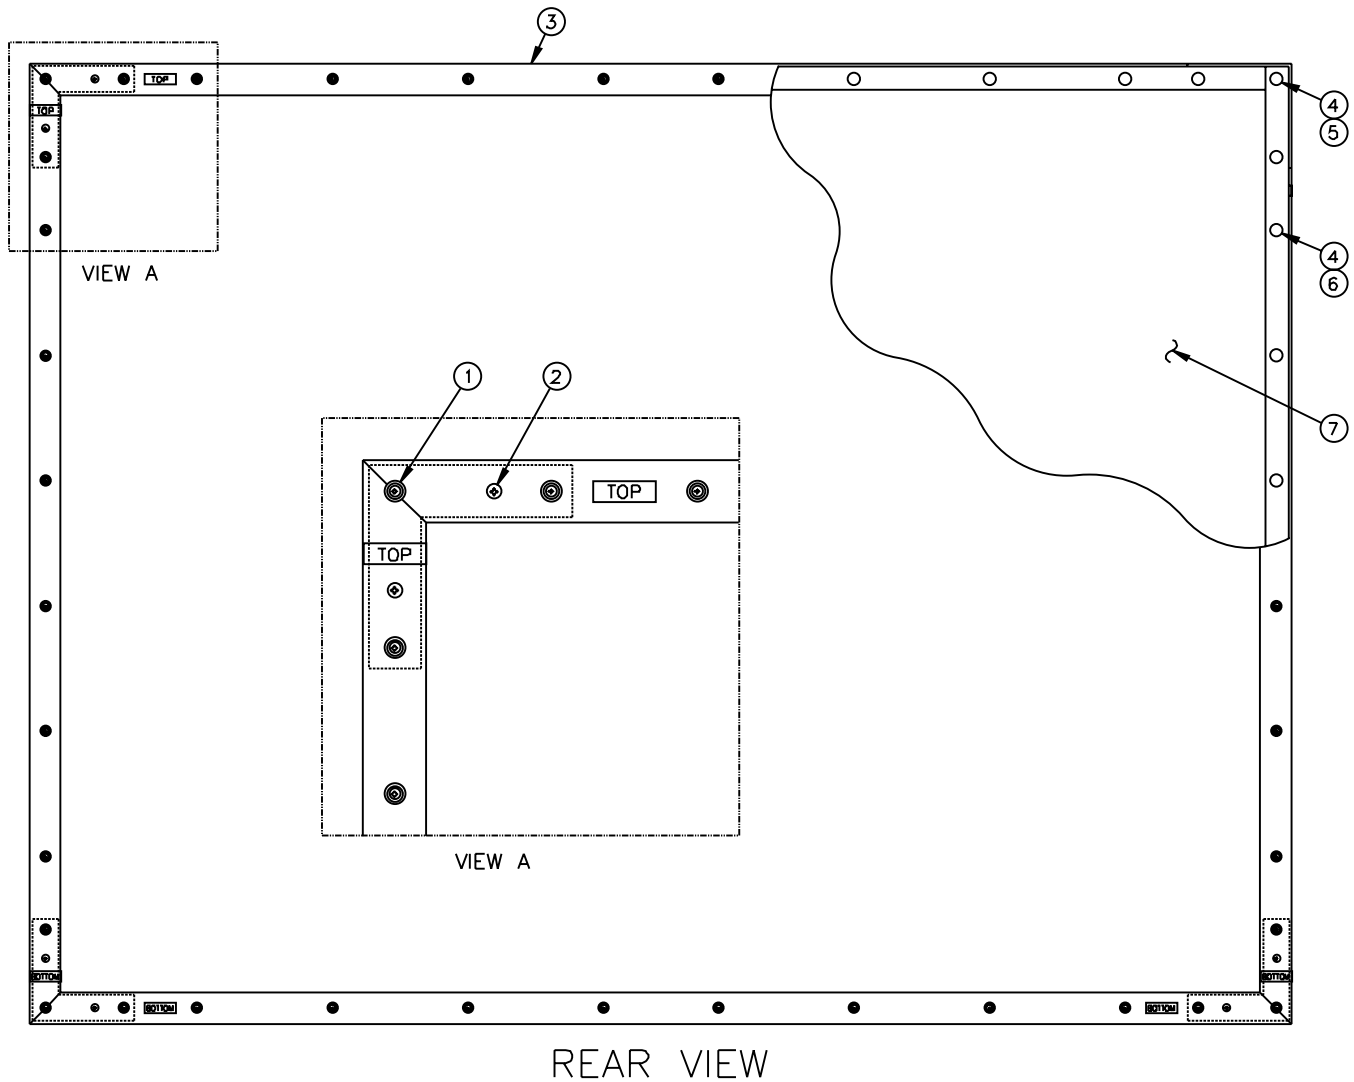

Diagram Number	Da-Lite Number	Description	Quantity Required	List Price Each
1	47441	Snap stud to snap fabric onto frame	26-108	$0.59
2	52751	Screw to assemble frame	8/12	$0.27
3		Frame assembly for standard frame. See 3b if frame was ordered with Pro-Trim. Frame assemblies include #1 and 2.		
		HDTV (16:9) Format		
	93267	Frame assy. for 77" diag. screens	1	$742.00
	96948	Frame assy. for 82" diag. screens	1	$765.00
	83506	Frame assy. for 92" diag. screens	1	$816.00
	93702	Frame assy. for 100" HD diag. screens	1	$928.00
	78995	Frame assy. for 106" diag. screens	1	$1,045.00
	94701	Frame assy. for 110" diag. screens	1	$1,086.00
	78996	Frame assy. for 119" diag. screens	1	$1,259.00
	78997	Frame assy. for 133" diag. screens	1	$1,467.00
	78998	Frame assy. for 159" diag. screens	1	$1,568.00
	94029	Frame assy. for 193" diag. screens	1	$1,902.00
	94030	Frame assy. for 220" diag. screens	1	$2,168.00