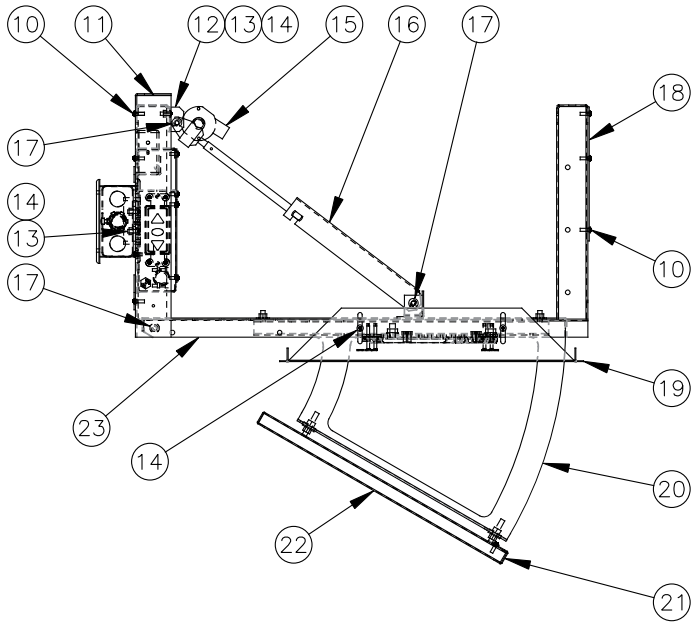

Da-Lift Pivot

Parts List

Diagram Number	Da-Lite Number	Description	Quantity Required	List Price Each
1	78102	Cover, junction box plain	1	$2.90
2	6438-01.75	EMT, 1/2" x 1-3/4" long	1	$3.50
3	83704	Connector, EMT 1/2"	2	$1.50
4	46430	Junction box	2	$6.95
5	9200-003766-012	Universal projector mount assembly	1	$132.00
6	80874	Nut to attach projector mount channel to pivot frame assy.	4	$0.32
	80874	Nut to attach ceiling tile holder to pivot frame assy.	8	$0.32
7	8778	Washer to attach projector mount channel to pivot frame assy.	4	$0.07
	8778	Washer to attach ceiling tile holder to pivot frame assy.	8	$0.07
8	6703	Nut to attach projector mount channel to leg and disk assy.	2	$0.23
9	8164WHT	Channel, projector mount for 26P lift	1	$101.00
	8191WHT	Channel, projector mount for 33P lift	1	$119.00
10	83658	Screw to attach plenum cover to support frame assy.	6	$0.13
	83658	Screw to attach end plate to support frame assy.	6	$0.13
	83658	Screw to attach ceiling tile holder cap to ceiling tile holder	2	$0.13
11	8172WHT	Plenum cover and bracket assy. for 26P lift	1	$149.00
	8173WHT	Plenum cover and bracket assy. for 33P lift	1	$176.00
12	8151WHT	Bracket, actuator base mount	1	$33.80
13	5990	Nut to attach actuator bracket to support frame assy.	2	$0.12
	5990	Nut to attach junction box to support frame assy.	2	$0.12
14	8264	Screw to attach actuator bracket to support frame assy.	2	$0.20
	8264	Screw to attach ceiling tile trim to support frame assy.	4	$0.20
	8264	Screw to attach junction box to support frame assy.	2	$0.20
15	8190	Actuator, 12VDC 6-13/32" for 26P lift	1	$449.00
	8194	Actuator, 12VDC 7-37/64" for 33P lift	1	$449.00
16	8163WHT	Channel, actuator link for 26P lift	1	$47.60
	8193WHT	Channel, actuator link for 33P lift	1	$44.90
17	8189	Pin, 1/4" X 1-1/2"	4	$7.50
18	8165WHT	End plate for 26P lift	1	$15.00
	8166WHT	End plate for 33P lift	1	$35.00
19	8183WHT	Ceiling tile trim for 26P lift	1	$184.00
	8184WHT	Ceiling tile trim for 33P lift	1	$224.00
20	8152WHT	Pivot frame assy. for 26P lift	1	$874.00
	8153WHT	Pivot frame assy. for 33P lift	1	$889.00
21	8187WHT	Ceiling tile holder cap for 26P lift	1	$40.60
	8188WHT	Ceiling tile holder cap for 33P lift	1	$40.60
22	8185WHT	Ceiling tile holder for 26P lift	1	$295.00
	8186WHT	Ceiling tile holder for 33P lift	1	$384.00
23	8143WHT	Support frame assy. for 26P lift	1	$516.00
	8145WHT	Support frame assy. for 33P lift	1	$1513.00
24	54520	Connector, cable 3/8"	1	$1.27
25	6789	Power supply, 120VAC to 12VDC	1	$449.00
26	50450	Receptacle, duplex-black for 120v	1	$19.95
27	78101	Cover, duplex-receptacle	1	$2.30
	8192	Cable strap, reusable 7" (not shown)	6	$4.00