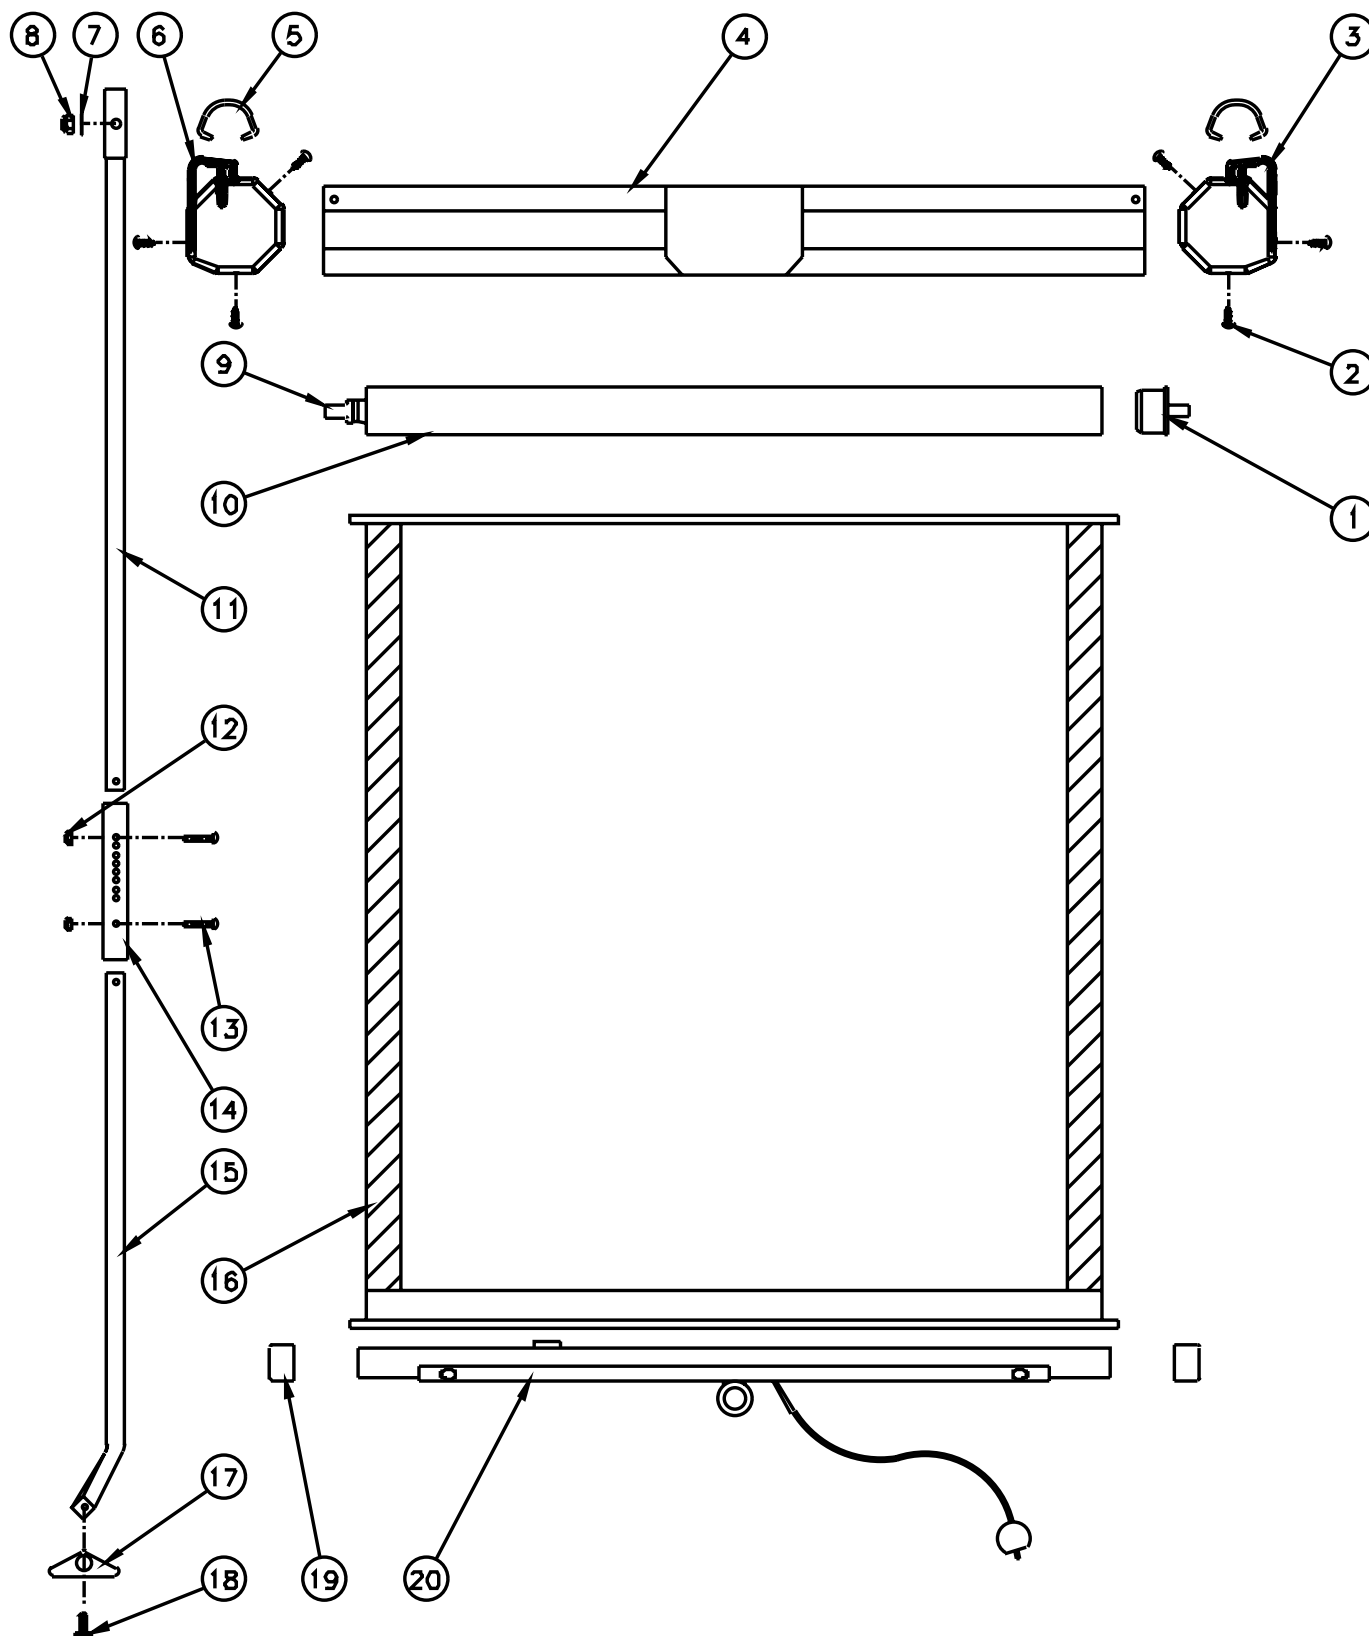

# Deluxe Model B (Discontinued)

Parts List

The Deluxe Model B was discontinued on December 31, 2017. The following parts will be offered for a limited period of time. Parts subject to availability.

| Diagram Number | Da-Lite Number | Description   | Quantity Required | List Price Each |
|----------------|----------------|---|-------------------|-----------------|
| 1              | 80765          | Roller plug for 1 3/4" roller   | 1                 | \$2.30          |
| 2              | 87387          | Screw for end caps, white   | 6                 | \$0.26          |
| 3              | 80740          | Pin end cap, white plastic  | 1                 | \$6.40          |
| 4              | ----           | Case and centerband - No Longer Available                                       | 1                 | ----            |
| 5              | 81697          | D-Ring  | 2                 | \$1.65          |
| 6              | 80743          | Spring end cap, white plastic   | 1                 | \$6.40          |
| 7              | 47352          | Washer for upper arm assy.  | 1                 | \$0.35          |
| 8              | 48373          | Lock nut for upper arm assy.  | 1                 | \$0.42          |
| 9              | 58353          | Spring assy. for 1 3/4" roller  | 1                 | \$28.10         |
| 10a            |                | Roller only. See 10b for roller assembly.                                       |                   |                 |
|                | 78709          | 1 3/4" diam. roller for 60" screens   | 1                 | \$8.50          |
|                | 78710          | 1 3/4" diam. roller for 70" screens   | 1                 | \$9.20          |
|                | 46277          | 1 3/4" diam. roller for 84" screens   | 1                 | \$12.20         |
|                | 46279          | 1 3/4" diam. roller for 96" screens   | 1                 | \$13.60         |
| 10b            |                | For complete roller and spring assy., order as follows: (includes #1, 9 and 10) |                   |                 |
|                | ----           | Camlock roller assy. for 50", 60" and 70" screens - No longer available         | 1                 | ----            |
|                | 58350          | Camlock roller assy. for 84" screens  | 1                 | \$42.80         |
|                | 58351          | Camlock roller assy. for 96" screens  | 1                 | \$44.10         |
| 11             | ----           | Upper arm - No longer available   | 1                 | ----            |
| 12             | ----           | Channel nut - No longer available   | 2                 | ----            |
| 13             | ----           | Screw for arm channel - No longer available                                     | 2                 | ----            |
| 14             | ----           | Center tension arm channel, black - No longer available                         | 1                 | ----            |
| 15             | ----           | Lower arm - No longer available   | 1                 | ----            |
| 16             |                | Screen surface  |                   |                 |
|                |                | HDTV (16:9) Format  |                   |                 |
|                | 86227          | Fabric, Matte White 45" x 80" - 92" diag.                                       | 1                 | \$213.00        |
|                | 92741          | Fabric, High Contrast Matte White 45" x 80" - 92" diag.                         | 1                 | \$230.00        |
|                | 99497          | Fabric, Matte White 52" x 92" - 106" diag.                                      | 1                 | \$294.00        |
|                | 99498          | Fabric, High Contrast Matte White 52" x 92" - 106" diag.                        | 1                 | \$322.00        |
|                |                | Video (4:3) Format  |                   |                 |
|                | 92883          | Fabric, High Contrast Matte White 43" x 57" - 72" diag.                         | 1                 | \$127.00        |
|                | 39502          | Fabric, Matte White 50" x 67" - 84" diag.                                       | 1                 | \$142.00        |
|                | 39503          | Fabric, High Contrast Matte White 50" x 67" - 84" diag.                         | 1                 | \$155.00        |
|                | 33072          | Fabric, Matte White 60" x 80" - 100" diag.                                      | 1                 | \$213.00        |
|                | 33073          | Fabric, High Contrast Matte White 60" x 80" - 100" diag.                        | 1                 | \$230.00        |
|                |                | Square Format   |                   |                 |
|                | 57762          | Fabric, Matte White 60" x 60"   | 1                 | \$116.00        |
|                | 93180          | Fabric, High Contrast Matte White 60" x 60"                                     | 1                 | \$127.00        |
|                | 57763          | Fabric, Matte White 70" x 70"   | 1                 | \$142.00        |
|                | 92820          | Fabric, High Contrast Matte White 70" x 70"                                     | 1                 | \$155.00        |
|                | 75882          | Fabric, Matte White 43" x 57" - 72" diag.                                       | 1                 | \$116.00        |
| 17             | ----           | Black plastic handle - No longer available                                      | 1                 | ----            |
| 18             | ----           | Screw for handle - No longer available  | 1                 | ----            |
| 19             | 86474          | Outer slat cap, white   | 2                 | \$0.49          |
| 20             | ----           | Saddle and slat assy. - No longer available                                     |                   | ----            |