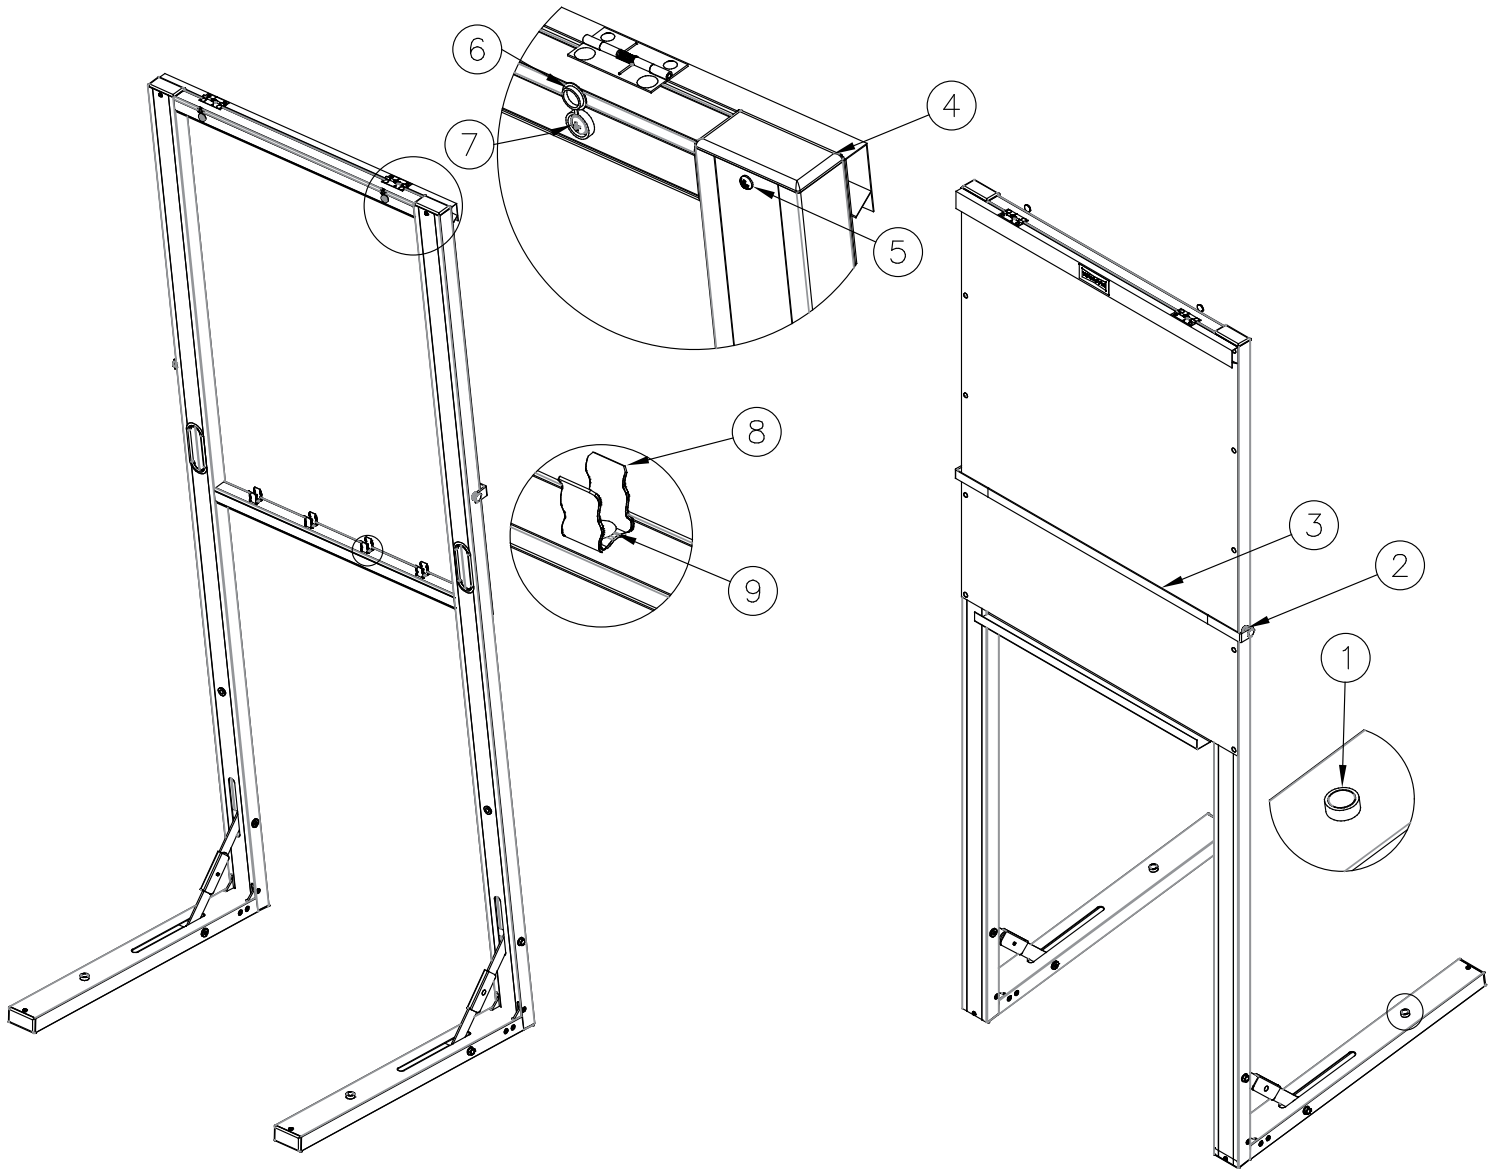

Designer Easels

Parts List

Diagram Number	Da-Lite Number	Description	Quantity Required	List Price Each
1	28791	Magnetic Leg Assy Retro Kit (December 2015 and after)	2	$27.60
	47441	Snap stud (before December 2015)	2	$0.59
2	47441	Snap stud	2	$0.59
3	59059	Paper pad strap assembly	1	$10.15
4	91775	Plug, black plastic 1.25" x 2.50"	6	$1.14
5	52703	Screw,#6 black for black easel	10	$0.09
6	23232	Cover, Hinged #8-10 Screw HD Black	2	$0.27
7	33633	Screw, Mach 10-32x1.75 PN PH HD Zinc PTC	2	$1.70
8	51497	Fuse clip	4	$1.35
9	76291	Screw, #10 x .375	4	$0.27
	77763	Carton A-frame, non-folding (not shown)	1	$28.60
	78072	Carton filler, non-folding (not shown)	2	$4.30