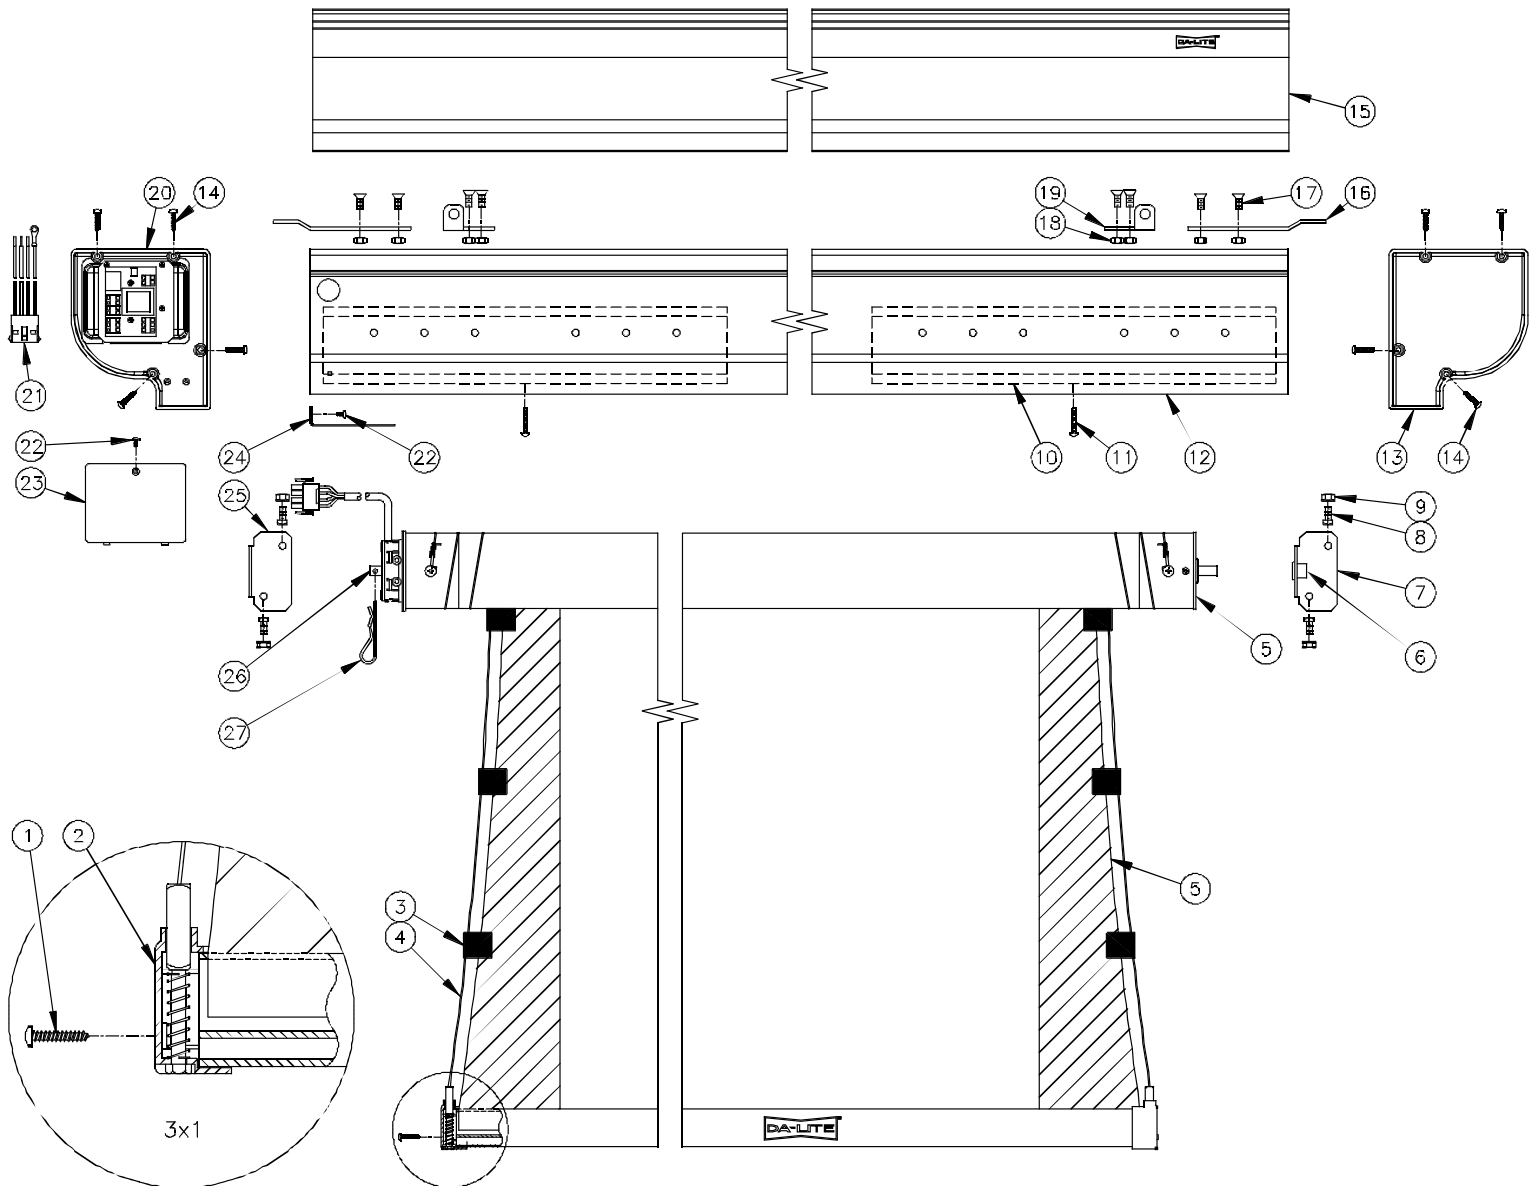

Tensioned Contour Electrol

Parts List