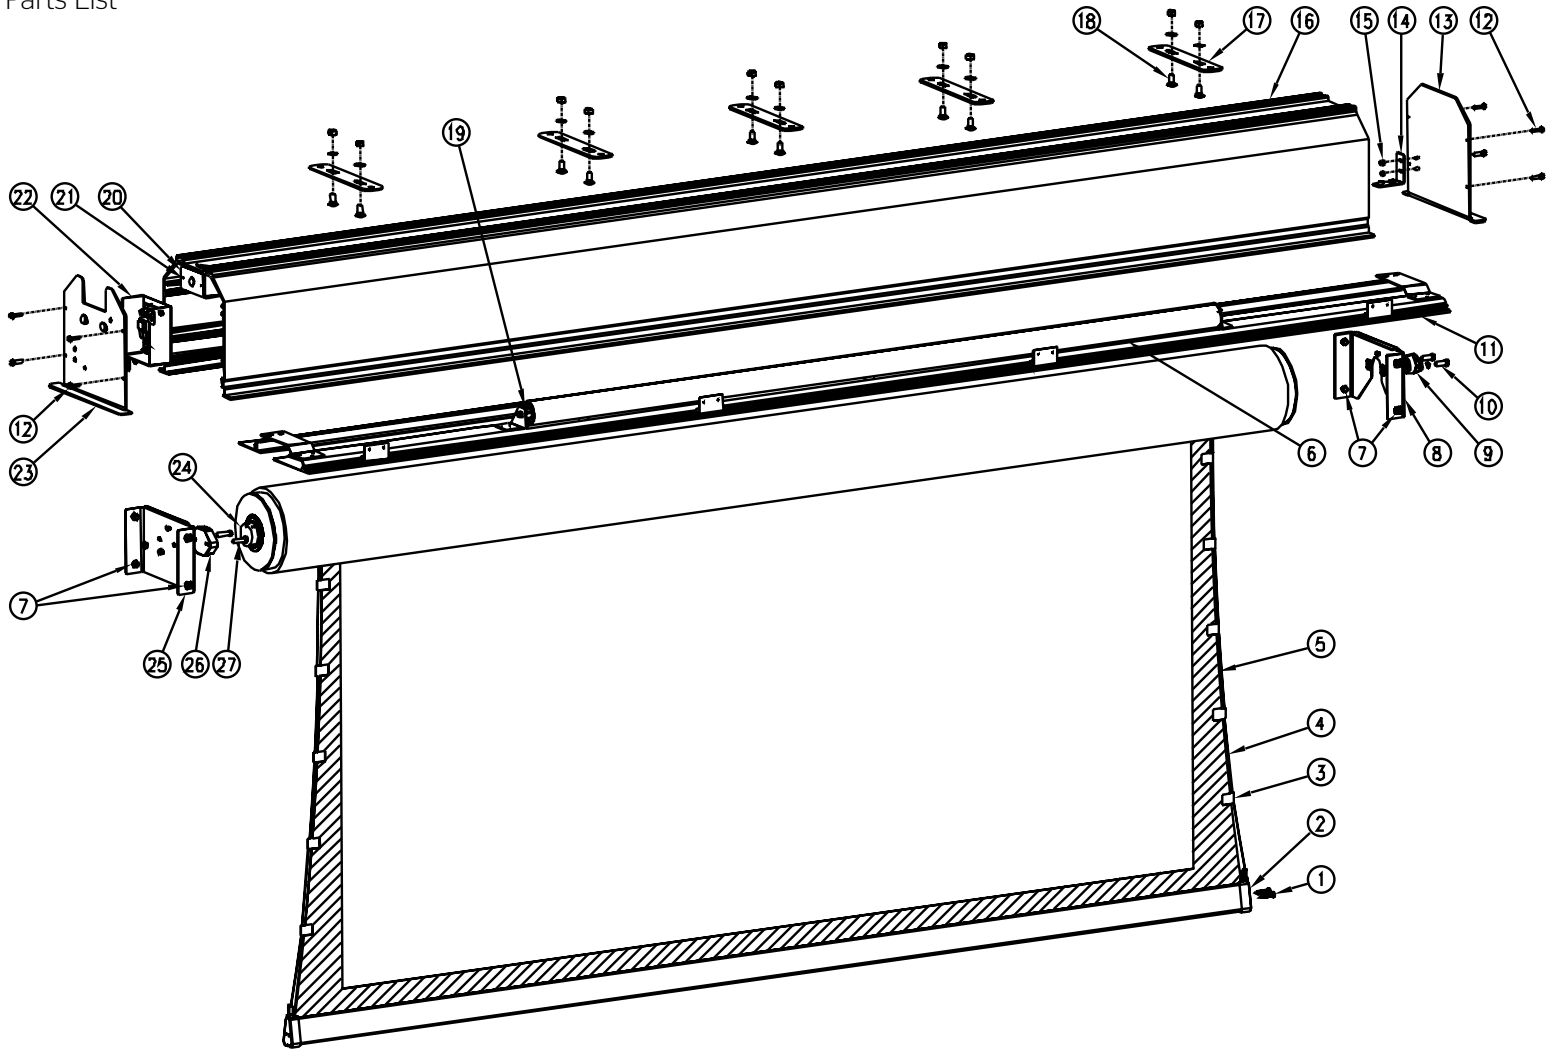

Tensioned Advantage (over 14' W with Closure Door)

Previously Named: Tensioned Large Advantage Deluxe Electrol

Parts List