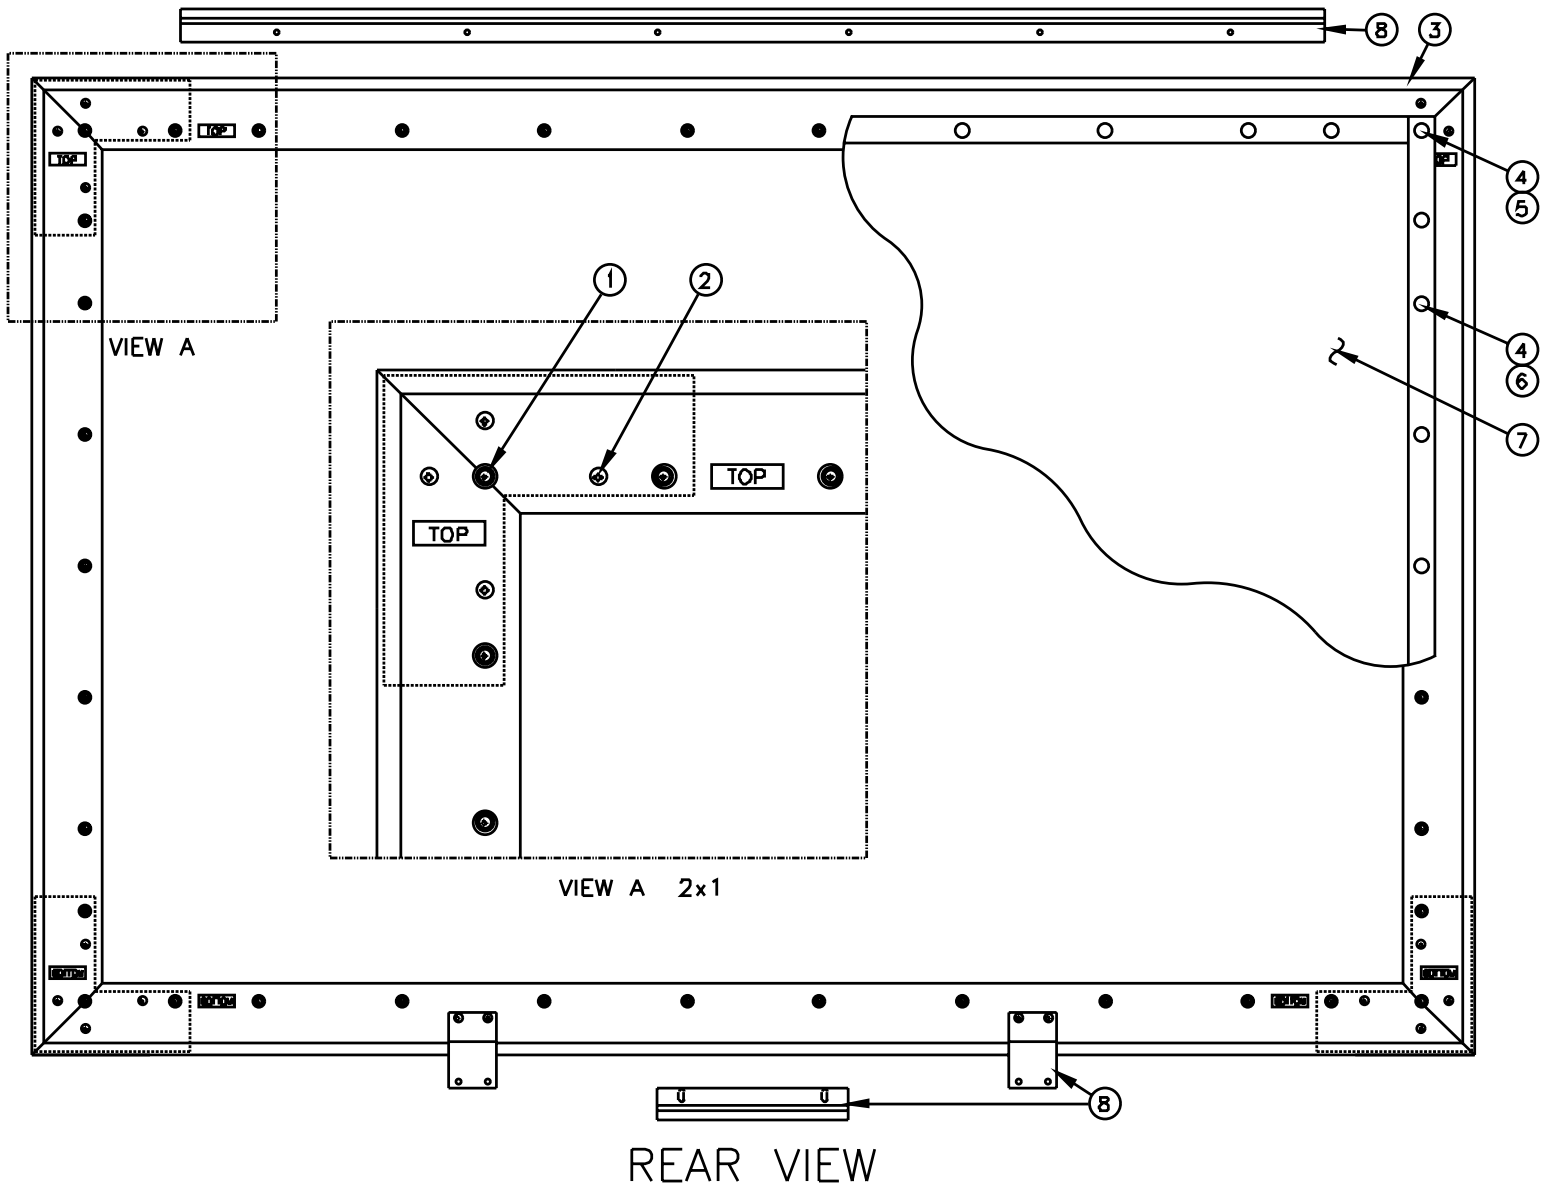

Cinema Contour

Parts List