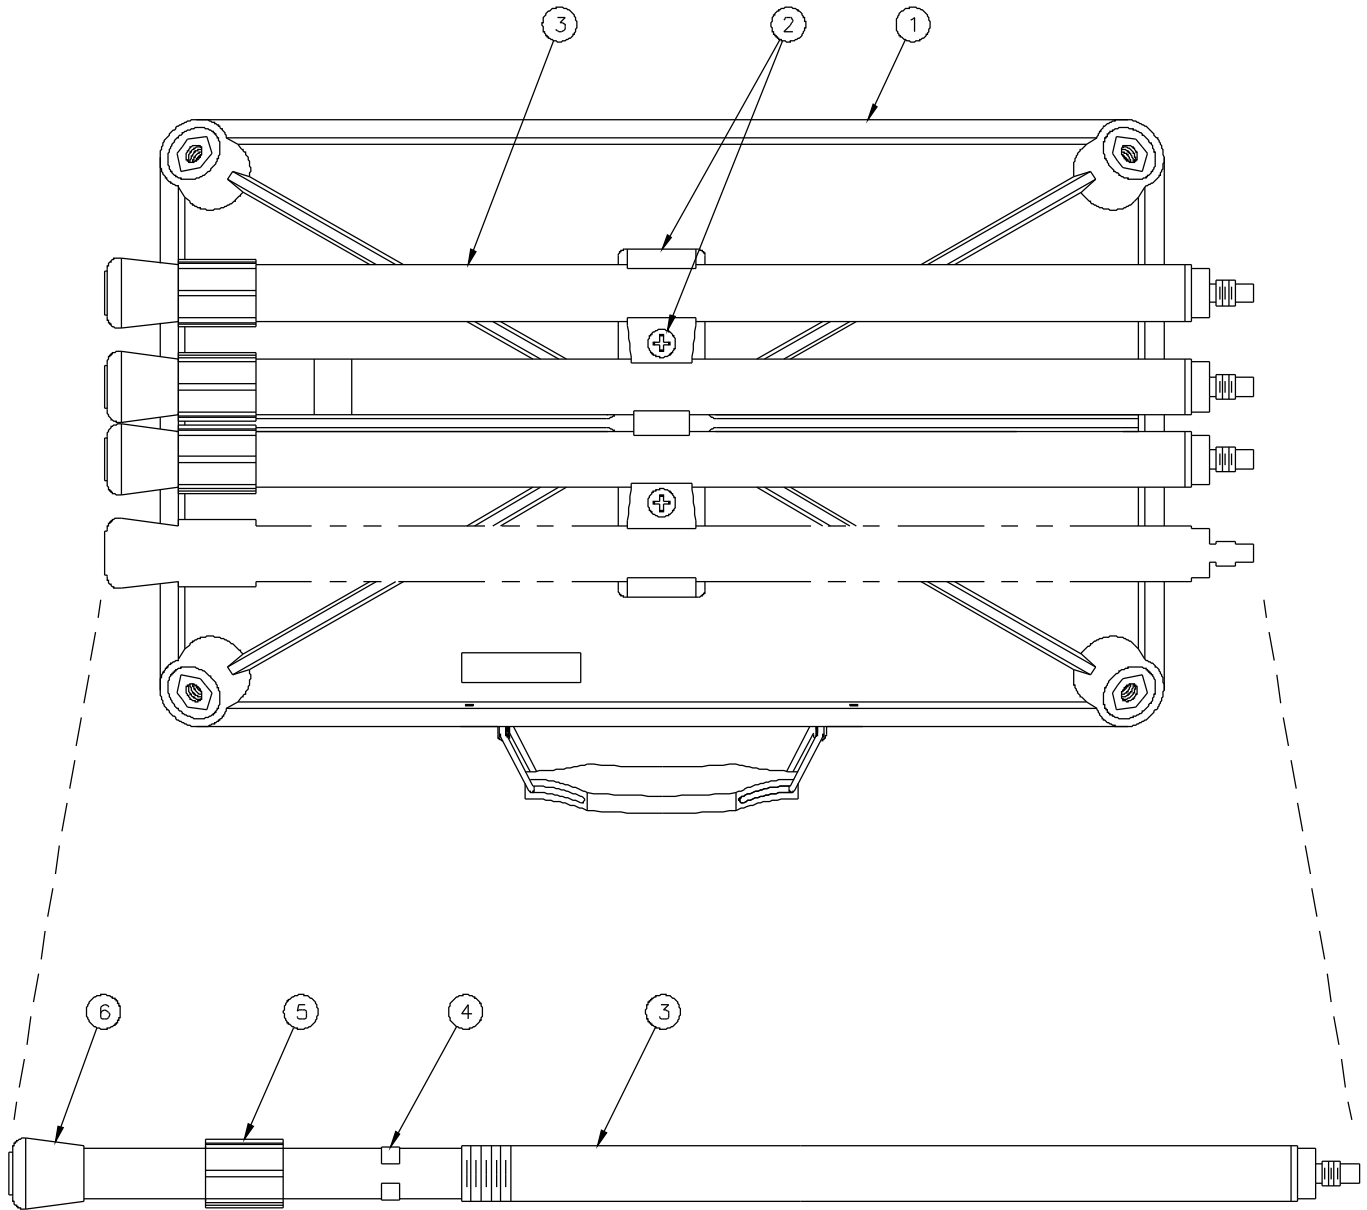

# Project-O-Stand

Parts List

| Diagram Number | Da-Lite Number | Description  | Quantity Required | List Price Each |
|----------------|----------------|--|-------------------|-----------------|
| 1              | 58974          | Table top assy, 425 (includes 2)                     | 1                 | \$191.00        |
|                | 58972          | Table top assy, 203 (includes 2)                     | 1                 | \$149.00        |
| 2              | 42073          | Rubber leg holder (includes two screws)              | 1                 | \$30.80         |
| 3              | 58962          | Leg assy, 31 3/8" - 56 3/8" (includes # 4, 5, and 6) | 4                 | \$44.60         |
| 4              | 48037          | Nylon ring   | 4                 | \$1.50          |
| 5              | 48038          | Nylon collar   | 4                 | \$5.30          |
| 6              | 48042          | Crutch tip   | 4                 | \$1.75          |
|                | 48402          | Carton for 425 stand                                 | 1                 | \$7.50          |
|                | 48224          | Carton for 203 stand                                 | 1                 | \$7.50          |