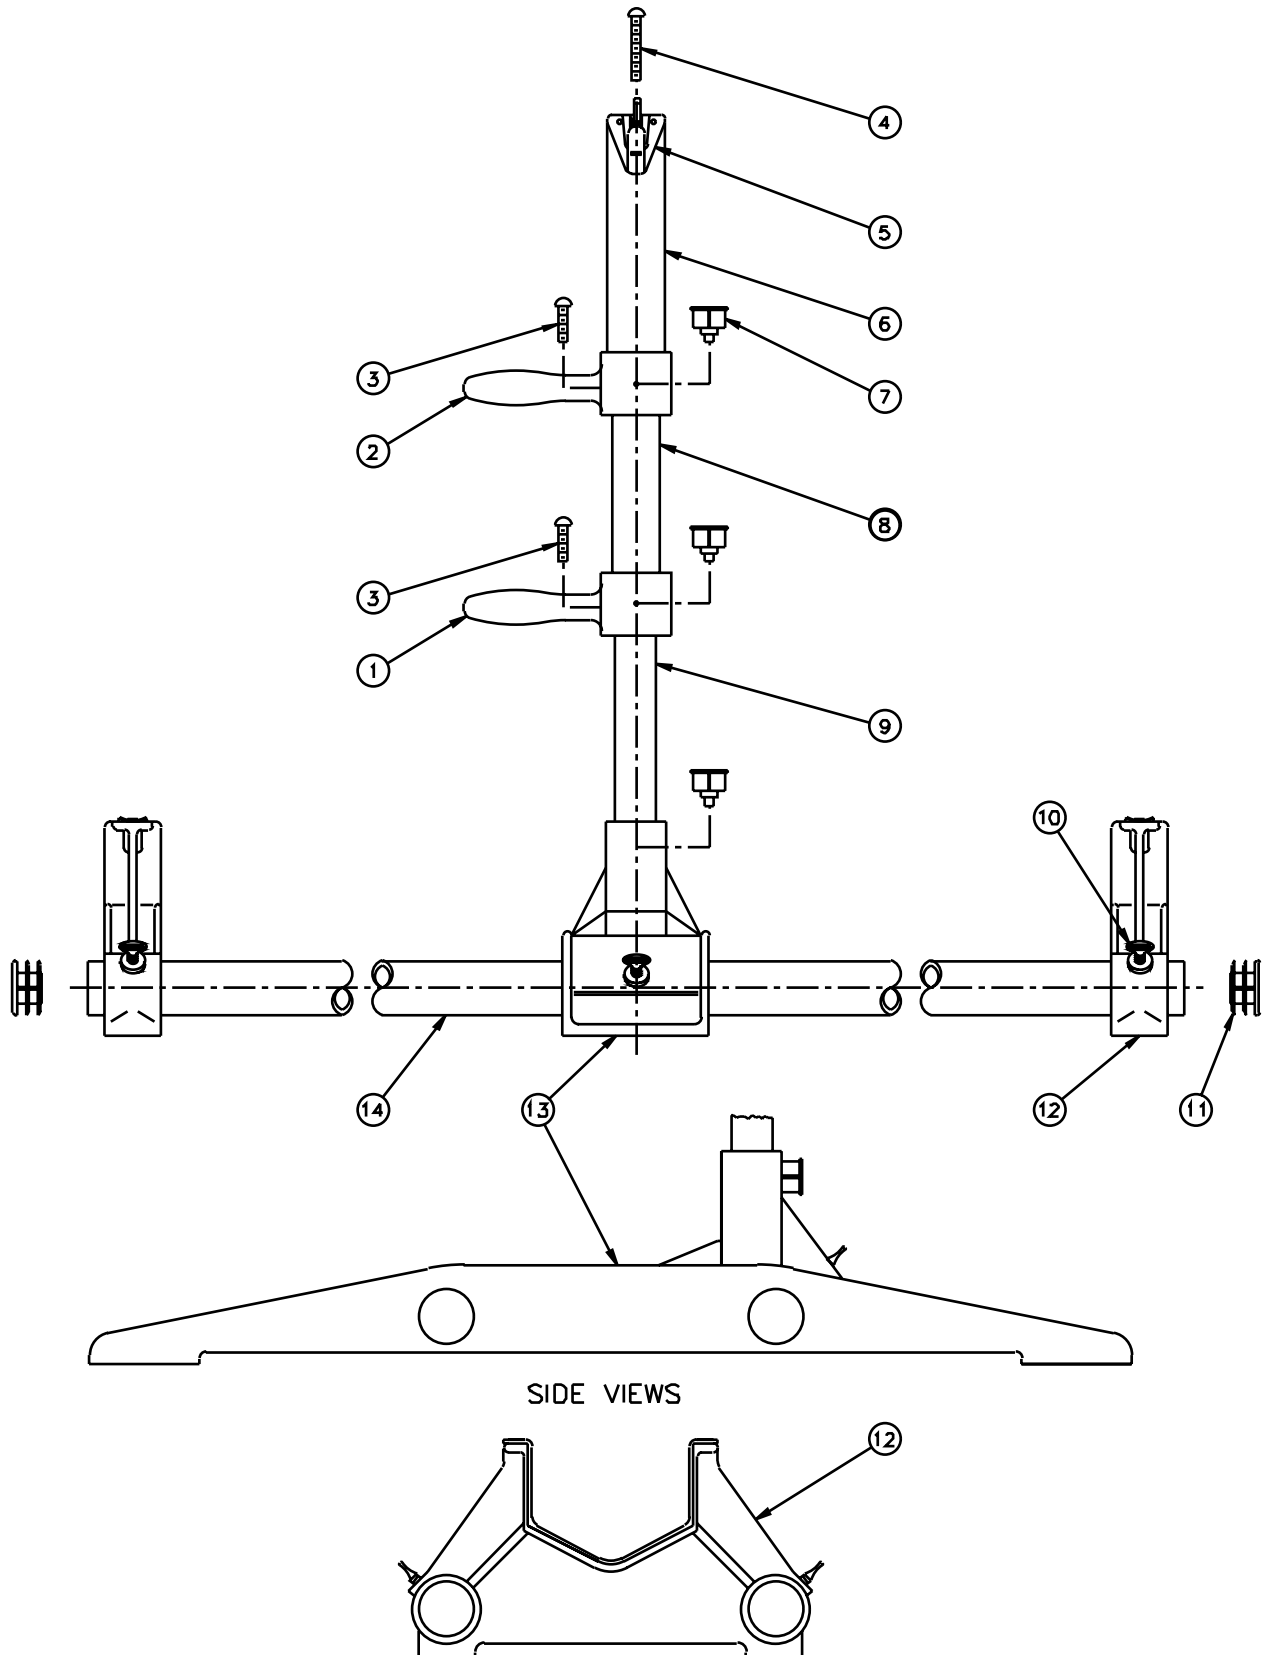

Floor Stand for Floor Model C

Parts List

Diagram Number	Da-Lite Number	Description	Quantity Required	List Price Each
1	73294	Center tube handle	1	$68.10
2	73295	Top tube handle	1	$68.10
3	44740	Screw for center and top tube handles	2	$0.18
4	44746	Screw for gooseneck	1	$0.35
5	73296	Gooseneck assy.	1	$61.60
6	57702	Top tube assy. (includes #2, 3, 4, 5, and 7)	1	$184.00
7	57699	Spring button assy.	3	$5.60
8	57703	Center tube assy. (includes #1, 3, and 7)	1	$129.00
9	57704	Bottom tube assy.	1	$65.10
		For complete tube assy., order as follows: (includes #1-9)		
	57697	Tube assembly	1	$378.00
10	44700	Thumb screw, 1/4 - 20 x 1/2"	5	$0.91
11	82888	Plug, 1 1/2" Black	4	$0.70
12	57701	End bracket assy., (includes #10)	2	$68.40
	78140	End bracket assy. for carpeted Floor Model C (includes #10)	2	$68.40
13	57700	Center bracket assy. (includes #7 and 10)	1	$216.00
14	45092	Support tube, 1 1/2" diameter x 60"	2	$21.35
	89848	Packing for Floor Model C Stand	1	$30.00