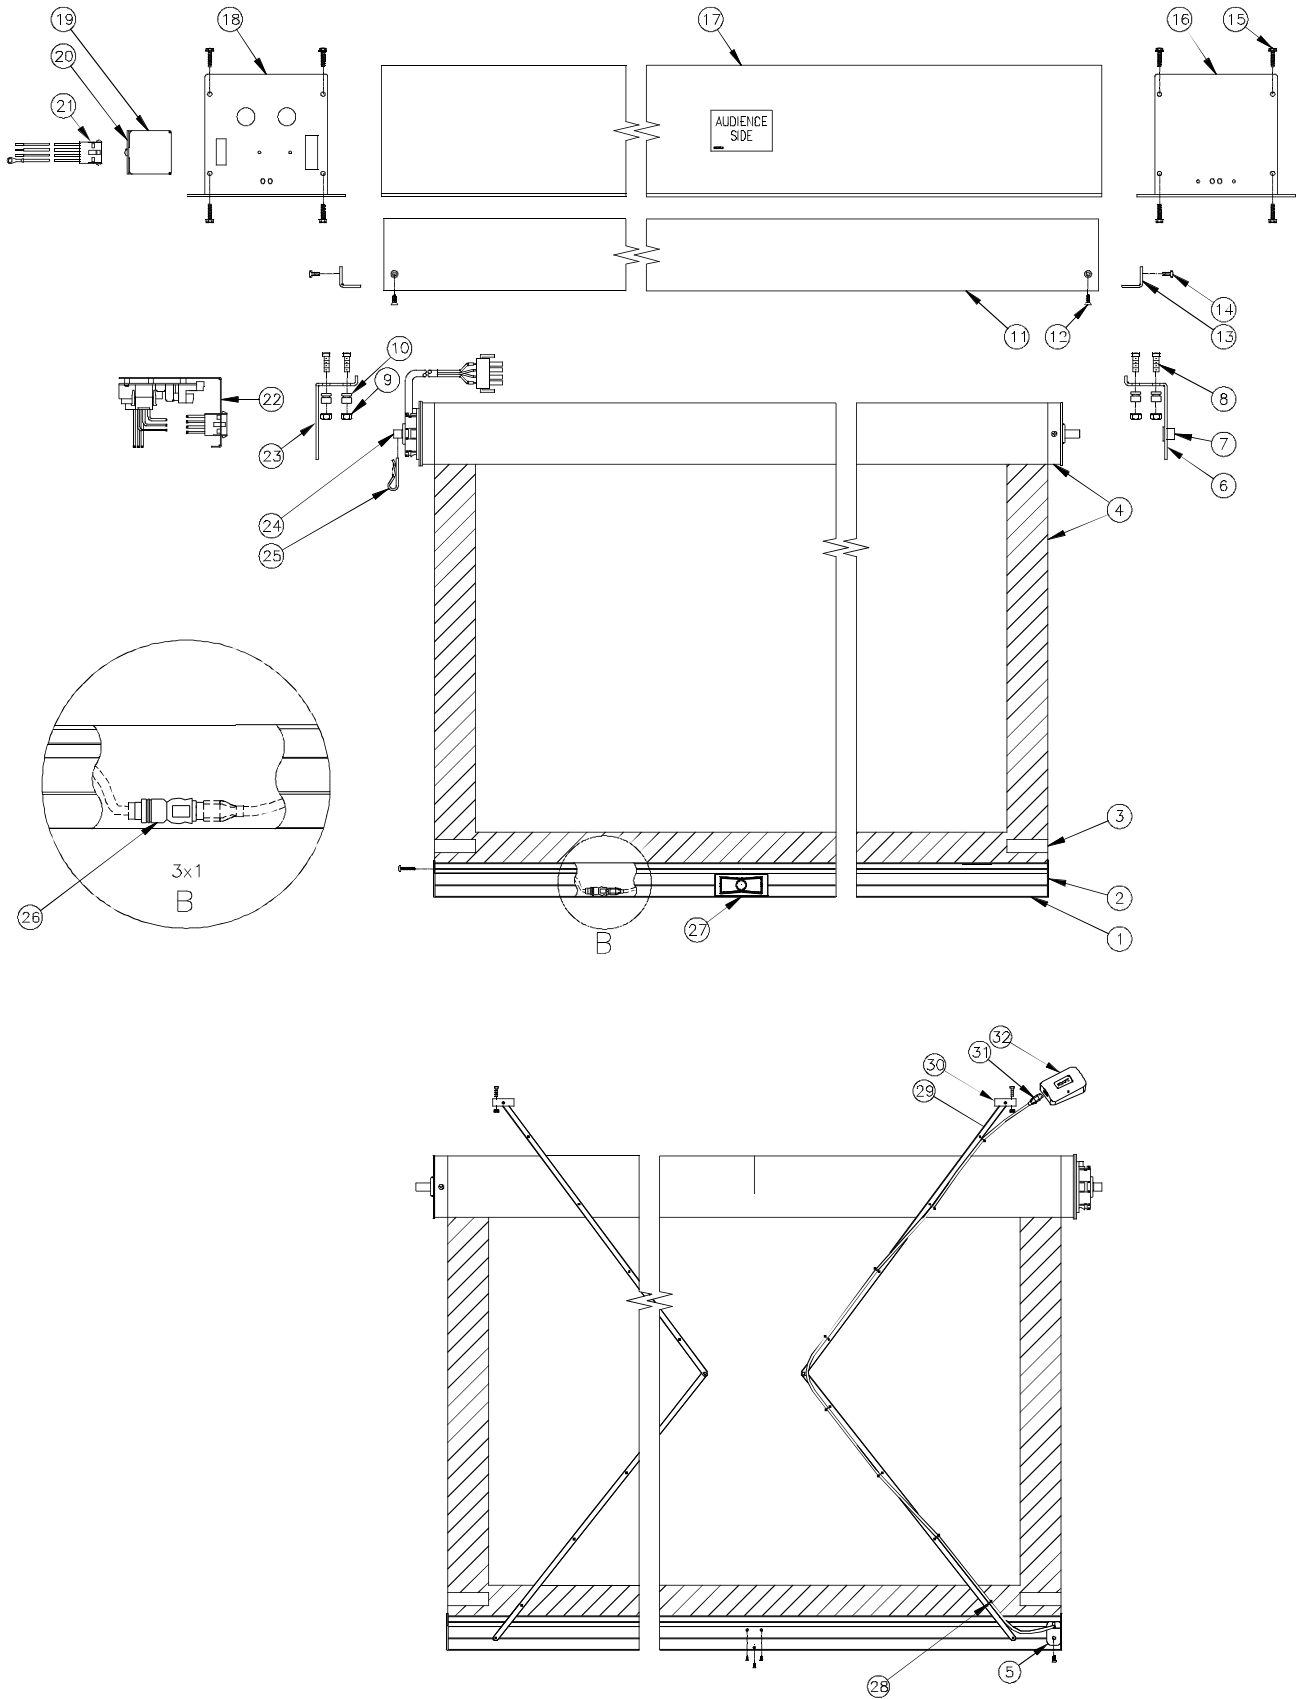

Advantage (with ViewShare)

Previously Named: ViewShare Advantage Electrol

Parts List