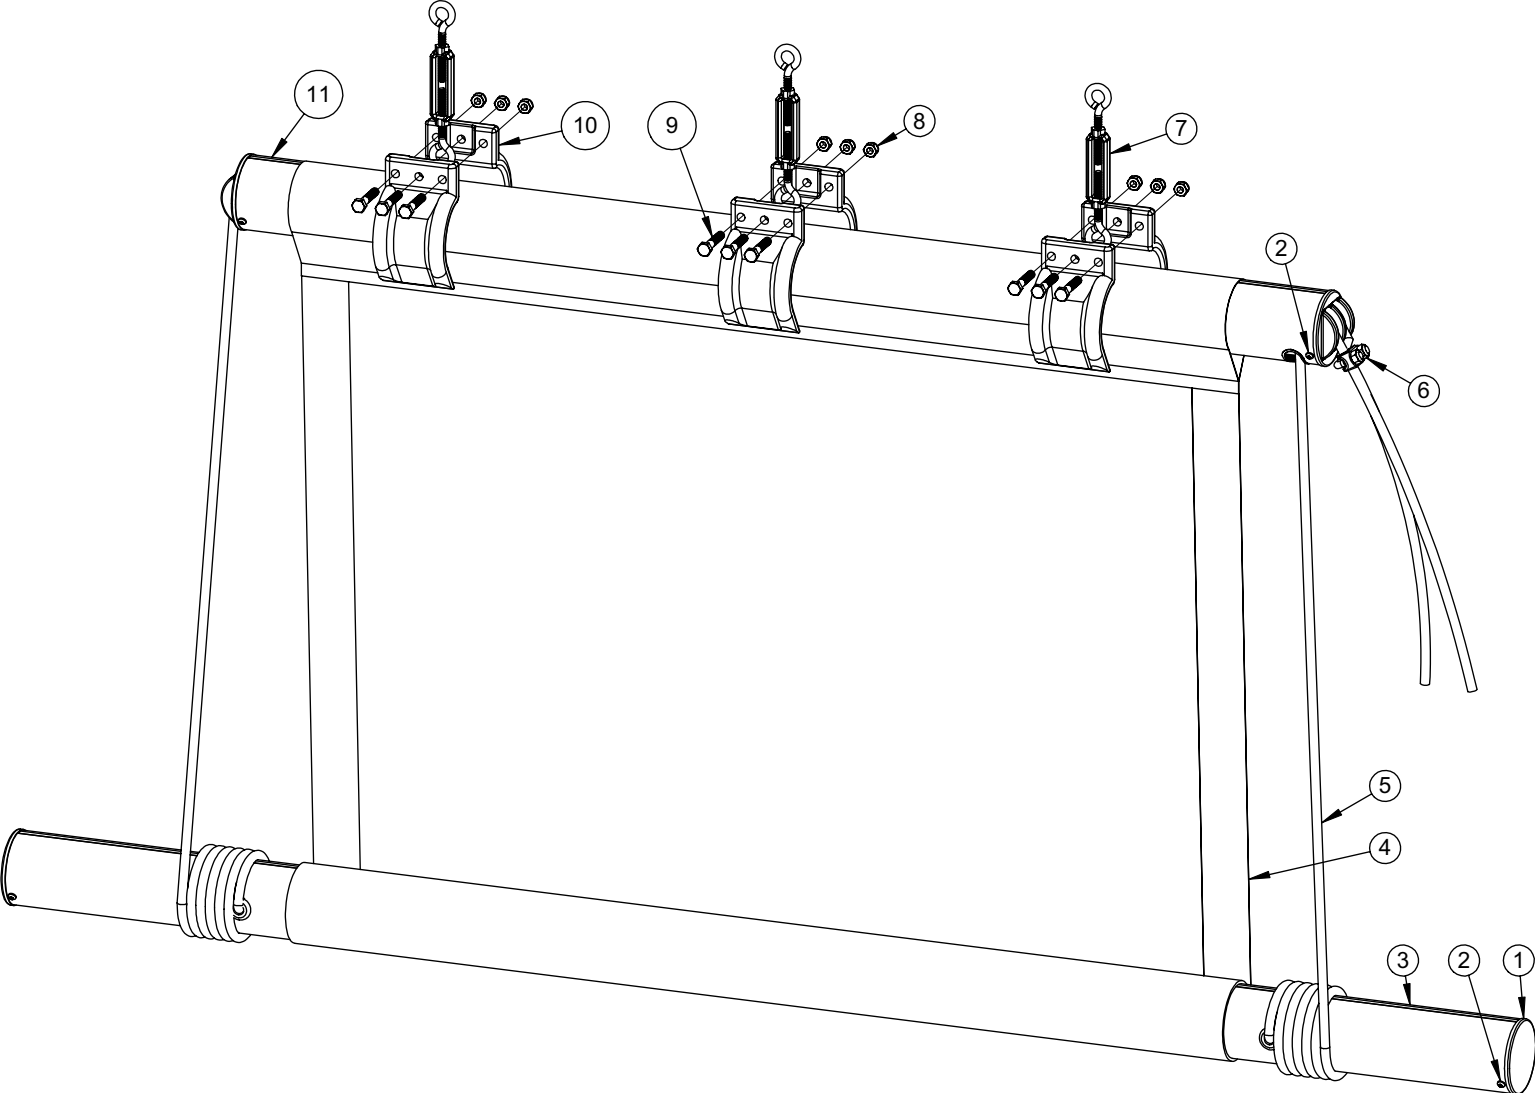

Scenic Roller

Parts List